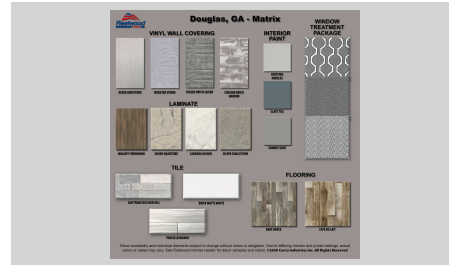

Floor Plan: Westfield Classic 14562K
2 Bedrooms, 2 Bathrooms, 765 Square Feet
Series: Westfield Classic | Type: Manufactured | Sections: Single-wide

**SCAN FOR
MORE DETAILS**

PHOTOS AND RENDERINGS

Lumbee Homes Darlington
107 Bethea Road, Darlington, SC 29532
843-393-8959

cavcohomes.com

Copyright © 2023 Cavco Industries, Inc. All rights reserved.