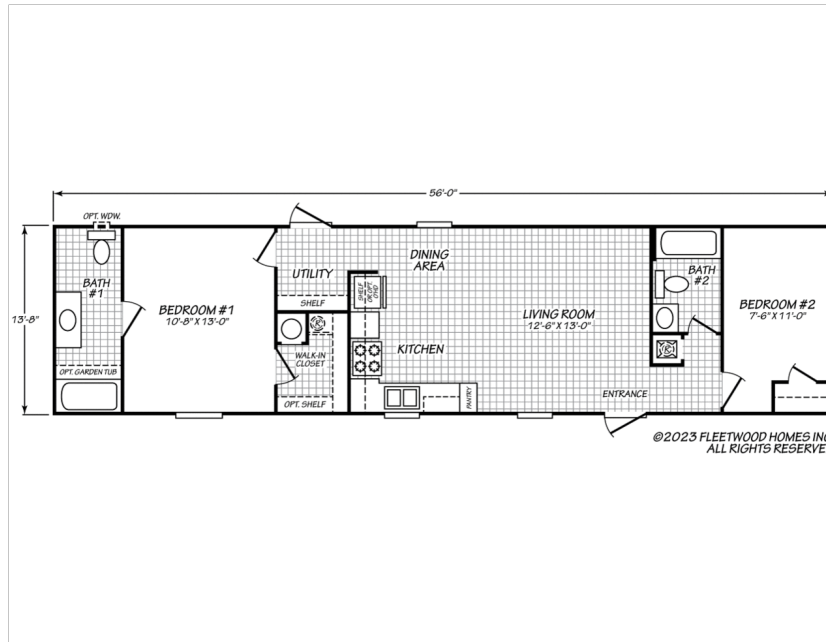

Floor Plan: Westfield Classic 14562K
 2 Bedrooms, 2 Bathrooms, 765 Square Feet
 Series: Westfield Classic | Type: Manufactured | Sections: Single-wide

**SCAN FOR
 MORE DETAILS**

FLOOR PLAN

Because we have a continuous product updating and improvement process, prices, plans, dimensions, features, materials, specifications and availability are subject to change without notice or obligation. Please refer to working drawings for actual dimensions. Renderings and floor plans are artist's depictions only and may vary from the completed home. Square footage calculations and room dimensions are approximate subject to industry standards. Some features shown are optional.

Lumbee Homes Darlington
 107 Bethea Road, Darlington, SC 29532
 843-393-8959

cavcohomes.com

Copyright © 2023 Cavco Industries, Inc. All rights reserved.

Floor Plan: Westfield Classic 14562K
2 Bedrooms, 2 Bathrooms, 765 Square Feet
Series: Westfield Classic | Type: Manufactured | Sections: Single-wide