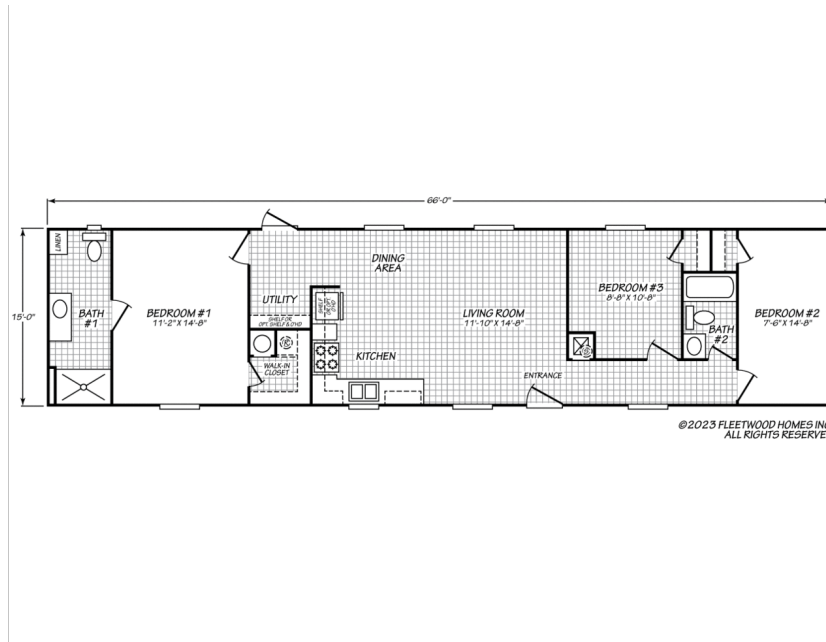

Floor Plan: Keystone 16663A

3 Bedrooms, 2 Bathrooms, 990 Square Feet

Series: Keystone | Type: Manufactured | Sections: Single-wide

SCAN FOR
MORE DETAILS

FLOOR PLAN

Because we have a continuous product updating and improvement process, prices, plans, dimensions, features, materials, specifications and availability are subject to change without notice or obligation. Please refer to working drawings for actual dimensions. Renderings and floor plans are artist's depictions only and may vary from the completed home. Square footage calculations and room dimensions are approximate subject to industry standards. Some features shown are optional.

Lumbee Homes Darlington

107 Bethea Road, Darlington, SC 29532

843-393-8959

cavcohomes.com

Copyright © 2023 Cavco Industries, Inc. All rights reserved.

Floor Plan: Keystone 16663A
3 Bedrooms, 2 Bathrooms, 990 Square Feet
Series: Keystone | Type: Manufactured | Sections: Single-wide