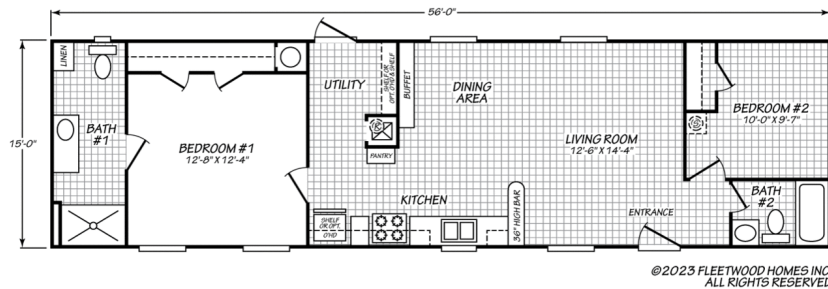

### Floor Plan: Keystone 16562A

2 Bedrooms, 2 Bathrooms, 840 Square Feet

Series: Keystone | Type: Manufactured | Sections: Single-wide

SCAN FOR  
MORE DETAILS

## FLOOR PLAN

Because we have a continuous product updating and improvement process, prices, plans, dimensions, features, materials, specifications and availability are subject to change without notice or obligation. Please refer to working drawings for actual dimensions. Renderings and floor plans are artist's depictions only and may vary from the completed home. Square footage calculations and room dimensions are approximate subject to industry standards. Some features shown are optional.

### Lumbee Homes Darlington

107 Bethea Road, Darlington, SC 29532

843-393-8959

cavcohomes.com

Copyright © 2023 Cavco Industries, Inc. All rights reserved.

**Floor Plan: Keystone 16562A**  
2 Bedrooms, 2 Bathrooms, 840 Square Feet  
Series: Keystone | Type: Manufactured | Sections: Single-wide