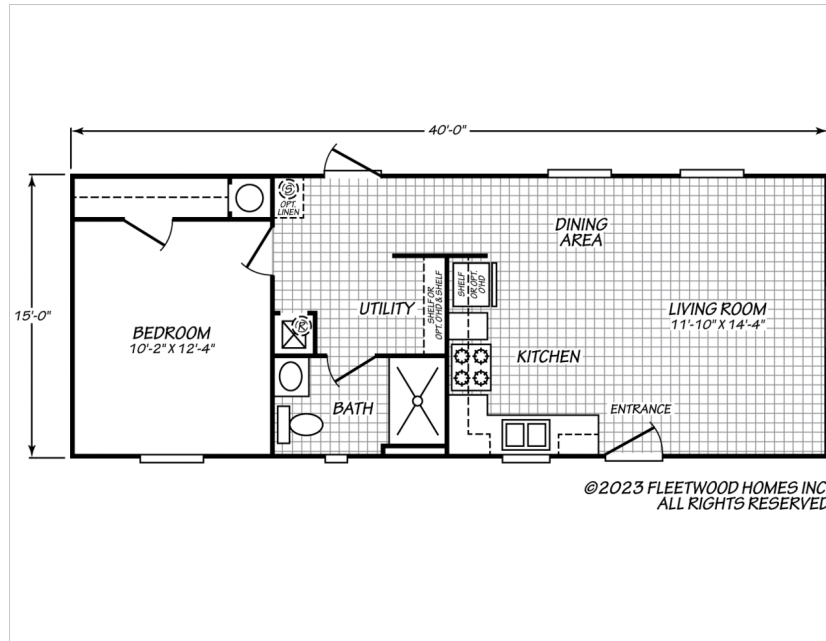

Floor Plan: Keystone 16401A

1 Bedrooms, 1 Bathrooms, 600 Square Feet

Series: Keystone | Type: Manufactured | Sections: Single-wide

SCAN FOR
MORE DETAILS

FLOOR PLAN

Because we have a continuous product updating and improvement process, prices, plans, dimensions, features, materials, specifications and availability are subject to change without notice or obligation. Please refer to working drawings for actual dimensions. Renderings and floor plans are artist's depictions only and may vary from the completed home. Square footage calculations and room dimensions are approximate subject to industry standards. Some features shown are optional.

Lumbee Homes Darlington

107 Bethea Road, Darlington, SC 29532

843-393-8959

cavcohomes.com

Copyright © 2023 Cavco Industries, Inc. All rights reserved.

Floor Plan: Keystone 16401A

1 Bedrooms, 1 Bathrooms, 600 Square Feet