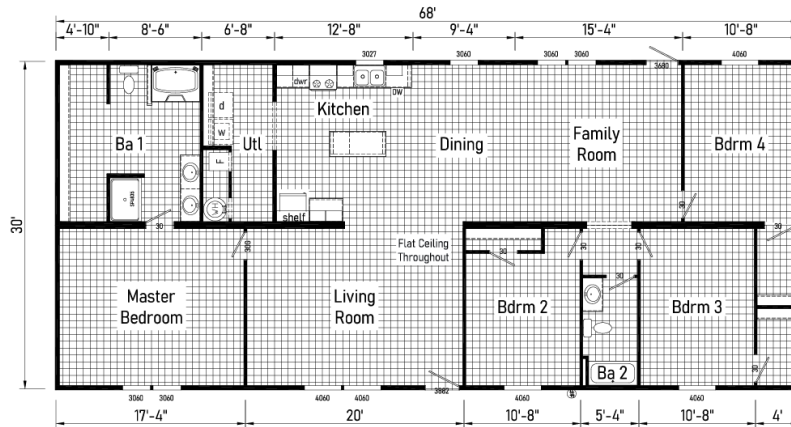

Floor Plan: The Phoenix 32684A

4 Bedrooms, 2 Bathrooms, 2040 Square Feet

Series: Phoenix | Type: Manufactured | Sections: Double-wide

SCAN FOR
MORE DETAILS

FLOOR PLAN

Because we have a continuous product updating and improvement process, prices, plans, dimensions, features, materials, specifications and availability are subject to change without notice or obligation. Please refer to working drawings for actual dimensions. Renderings and floor plans are artist's depictions only and may vary from the completed home. Square footage calculations and room dimensions are approximate subject to industry standards. Some features shown are optional.