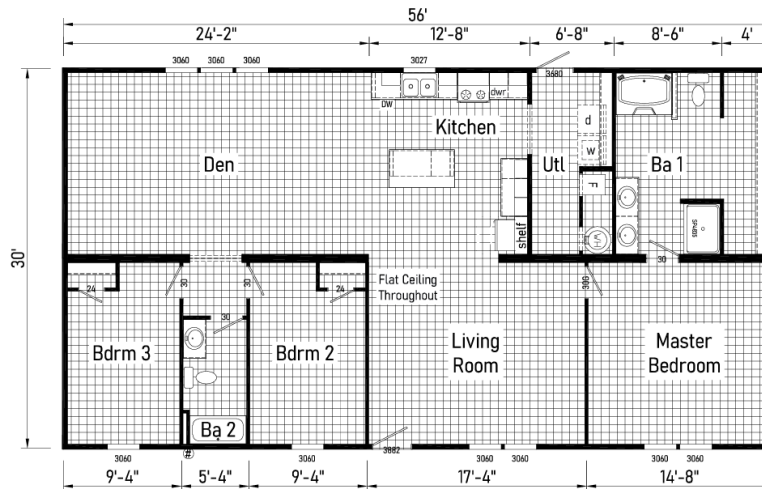

## Floor Plan: The Phoenix 32563A

3 Bedrooms, 2 Bathrooms, 1680 Square Feet

Series: Phoenix | Type: Manufactured | Sections: Double-wide

SCAN FOR  
MORE DETAILS

## FLOOR PLAN

Because we have a continuous product updating and improvement process, prices, plans, dimensions, features, materials, specifications and availability are subject to change without notice or obligation. Please refer to working drawings for actual dimensions. Renderings and floor plans are artist's depictions only and may vary from the completed home. Square footage calculations and room dimensions are approximate subject to industry standards. Some features shown are optional.

## Cavco

106 Innovative Way  
Hamlet, NC 28345

[cavcohomes.com](https://cavcohomes.com)

Copyright © 2023 Cavco Industries, Inc. All rights reserved.

**Floor Plan: The Phoenix 32563A**

3 Bedrooms, 2 Bathrooms, 1680 Square Feet