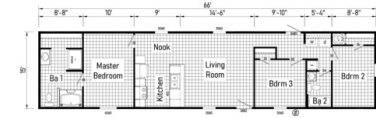

**Floor Plan: The Phoenix 16663A**

3 Bedrooms, 2 Bathrooms, 1056 Square Feet

Series: Phoenix | Type: Manufactured | Sections: Single-wide

**SCAN FOR  
MORE DETAILS**

**FLOOR PLAN**

LINE DRAWING COMING SOON

**ADDITIONAL FLOOR PLANS**

Because we have a continuous product updating and improvement process, prices, plans, dimensions, features, materials, specifications and availability are subject to change without notice or obligation. Please refer to working drawings for actual dimensions. Renderings and floor plans are artist's depictions only and may vary from the completed home. Square footage calculations and room dimensions are approximate subject to industry standards. Some features shown are optional.