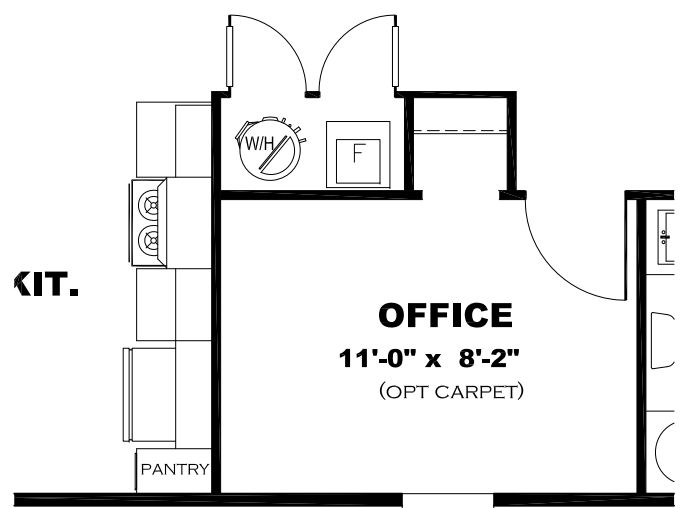

**** KODA CHROME DECOR ****

KITCHEN CABINET COLOR : CLUB GREY
KITCHEN COUNTERTOP COLOR: FROST
KITCHEN ISLAND COLOR: ALABASTER WHITE
KITCHEN ISLAND COUNTERTOP COLOR: WHITE
CYPRESS
BATHS CABINET COLOR: CLUB GREY
BATHS COUNTERTOP COLOR: FROST
TRIM COLOR: CLUB GREY
VINYL COLOR:
CARPET COLOR

DRAWING# MAC-22S163
MODEL# MAC16763A
16' x 76' CLASSIC