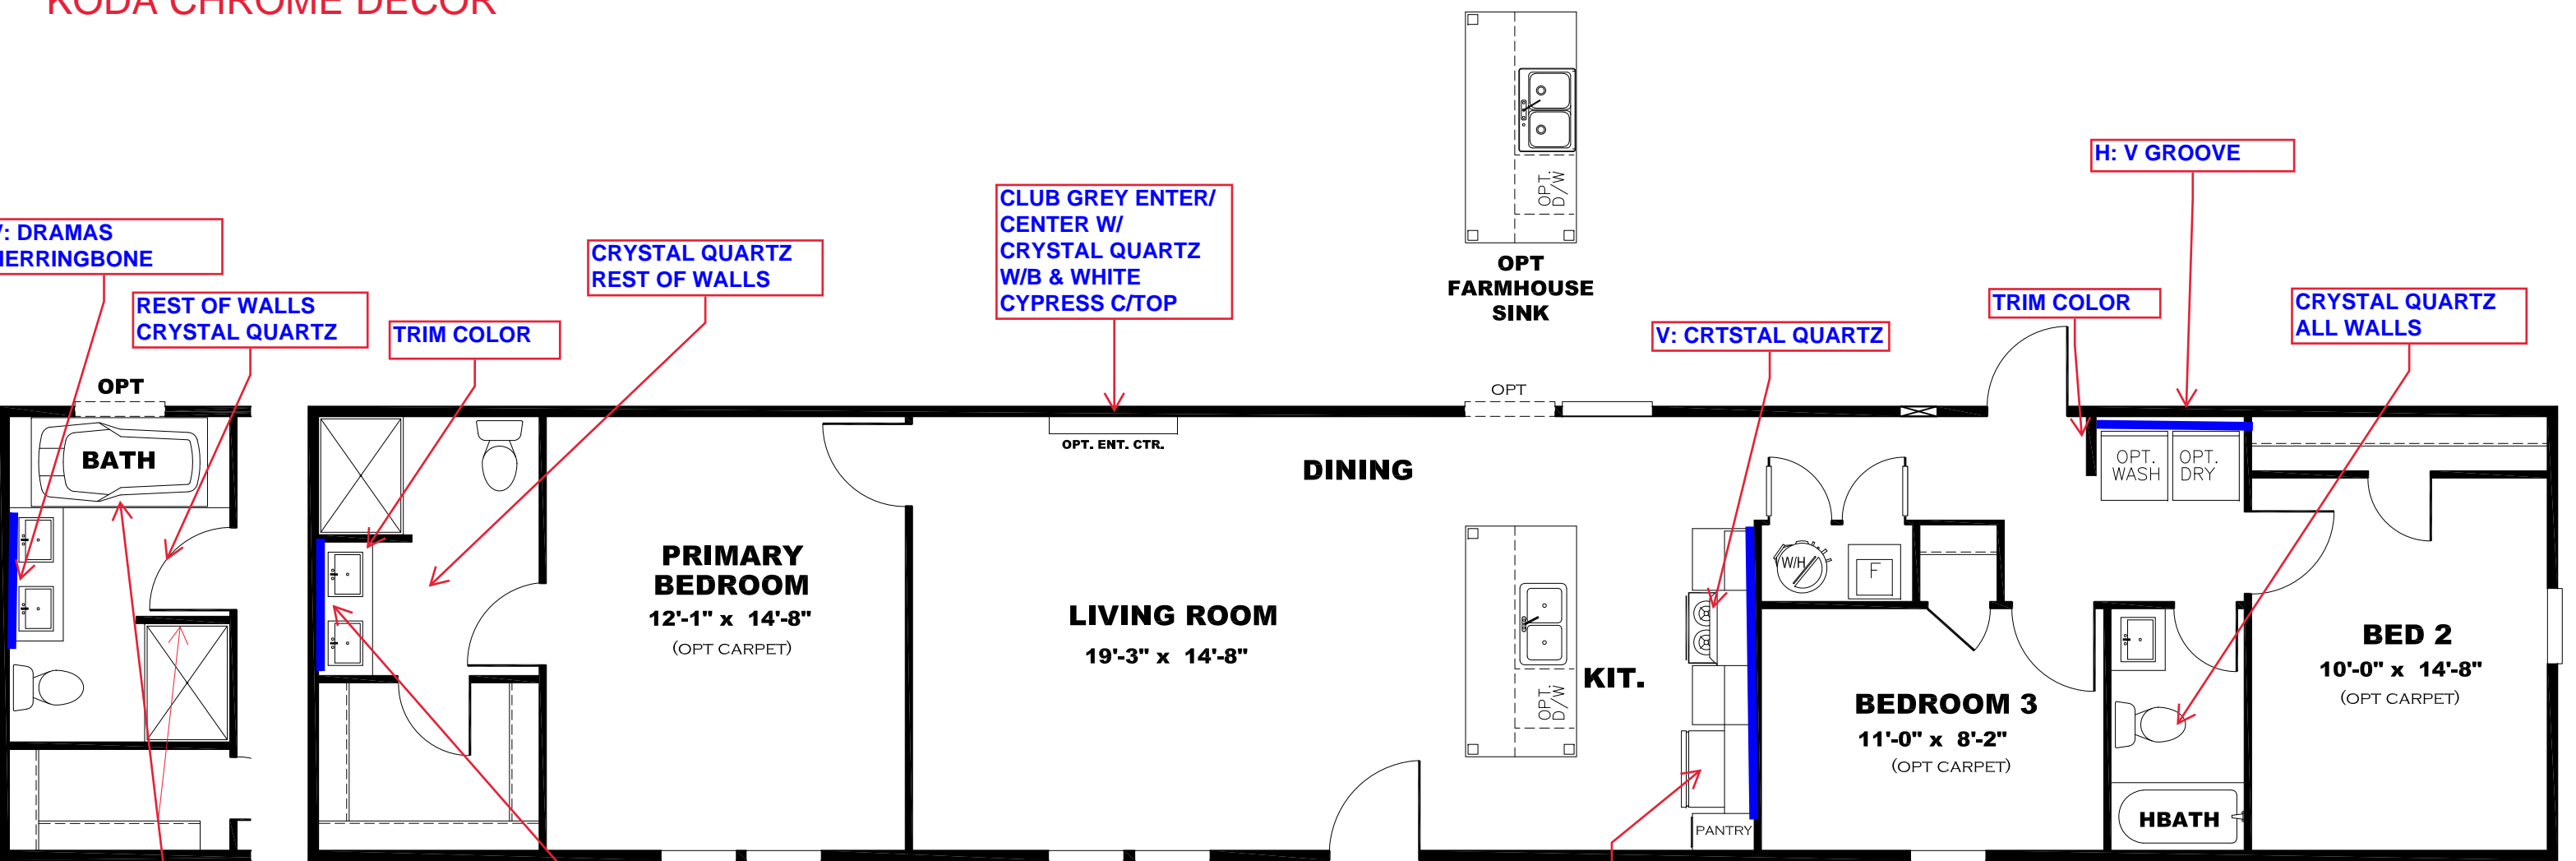

**** KODA CHROME DECOR ****

KITCHEN CABINET COLOR : CLUB GREY
KITCHEN COUNTERTOP COLOR: FROST
KITCHEN ISLAND COLOR: ALABASTER WHITE
KITCHEN ISLAND COUNTERTOP COLOR: WHITE
CYPRESS
BATHS CABINET COLOR: CLUB GREY
BATHS COUNTERTOP COLOR: FROST
TRIM COLOR: CLUB GREY
VINYL COLOR:
CARPET COLOR

DRAWING# MAC-22S163
MODEL# MAC16763A
16' x 76' CLASSIC