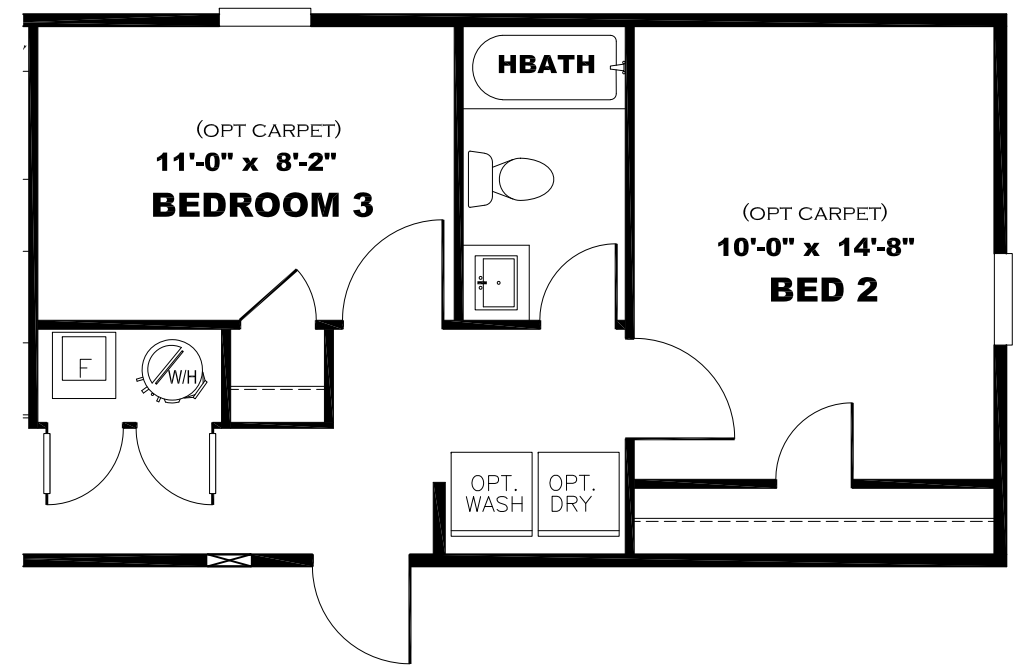

**** KODA CHROME DECOR ****

KITCHEN CABINET COLOR : CLUB GREY
KITCHEN COUNTERTOP COLOR: FROST
KITCHEN ISLAND COLOR: ALABASTER WHITE
KITCHEN ISLAND COUNTERTOP COLOR: WHITE
CYPRESS
BATHS CABINET COLOR: CLUB GREY
BATHS COUNTERTOP COLOR: FROST
TRIM COLOR: CLUB GREY
VINYL COLOR:
CARPET COLOR

DRAWING# MAC-22S163
MODEL# MAC16763A
16' x 76' CLASSIC