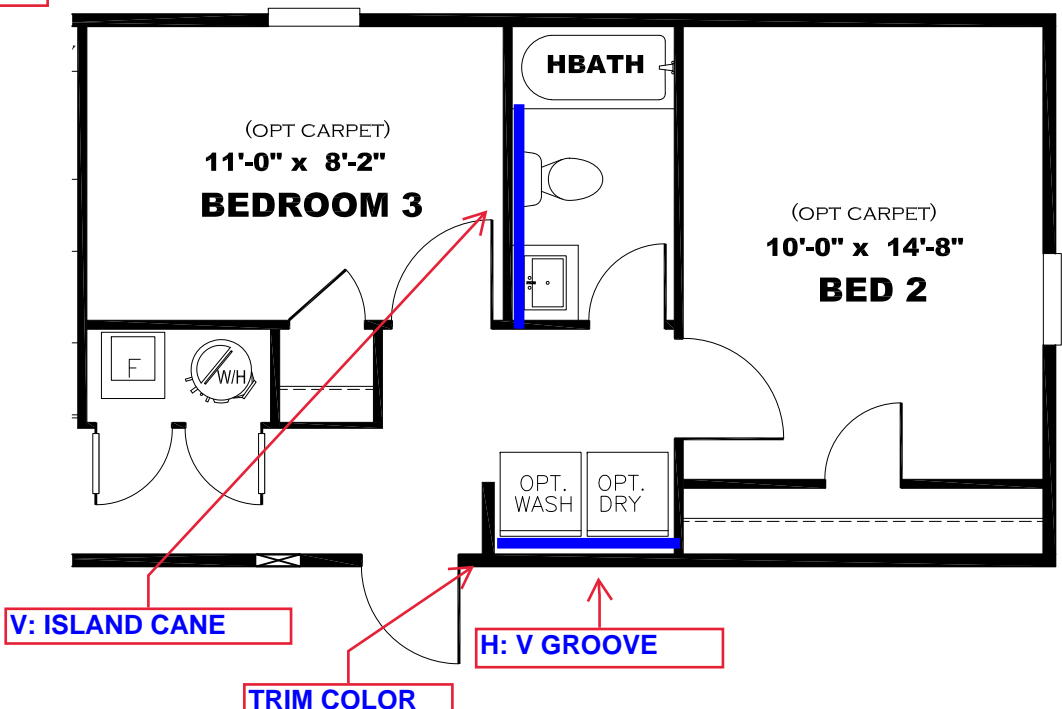

**** GREEN RIVER DECOR ****

OPTIONAL VENETIAN BATH
TRIM COLOR

KITCHEN CABINET COLOR : OAKLEY
KITCHEN COUNTERTOP COLOR: LISOLA
KITCHEN ISLAND COLOR: PLOVER
KITCHEN ISLAND COUNTERTOP COLOR: FIELD ELM
BATHS CABINET COLOR: OAKLEY
BATHS COUNTERTOP COLOR: LISOLA
TRIM COLOR: OAKLEY
VINYL COLOR:
CARPET COLOR:

DRAWING# MAC-22S163
MODEL# MAC16763A
16' x 76' CLASSIC