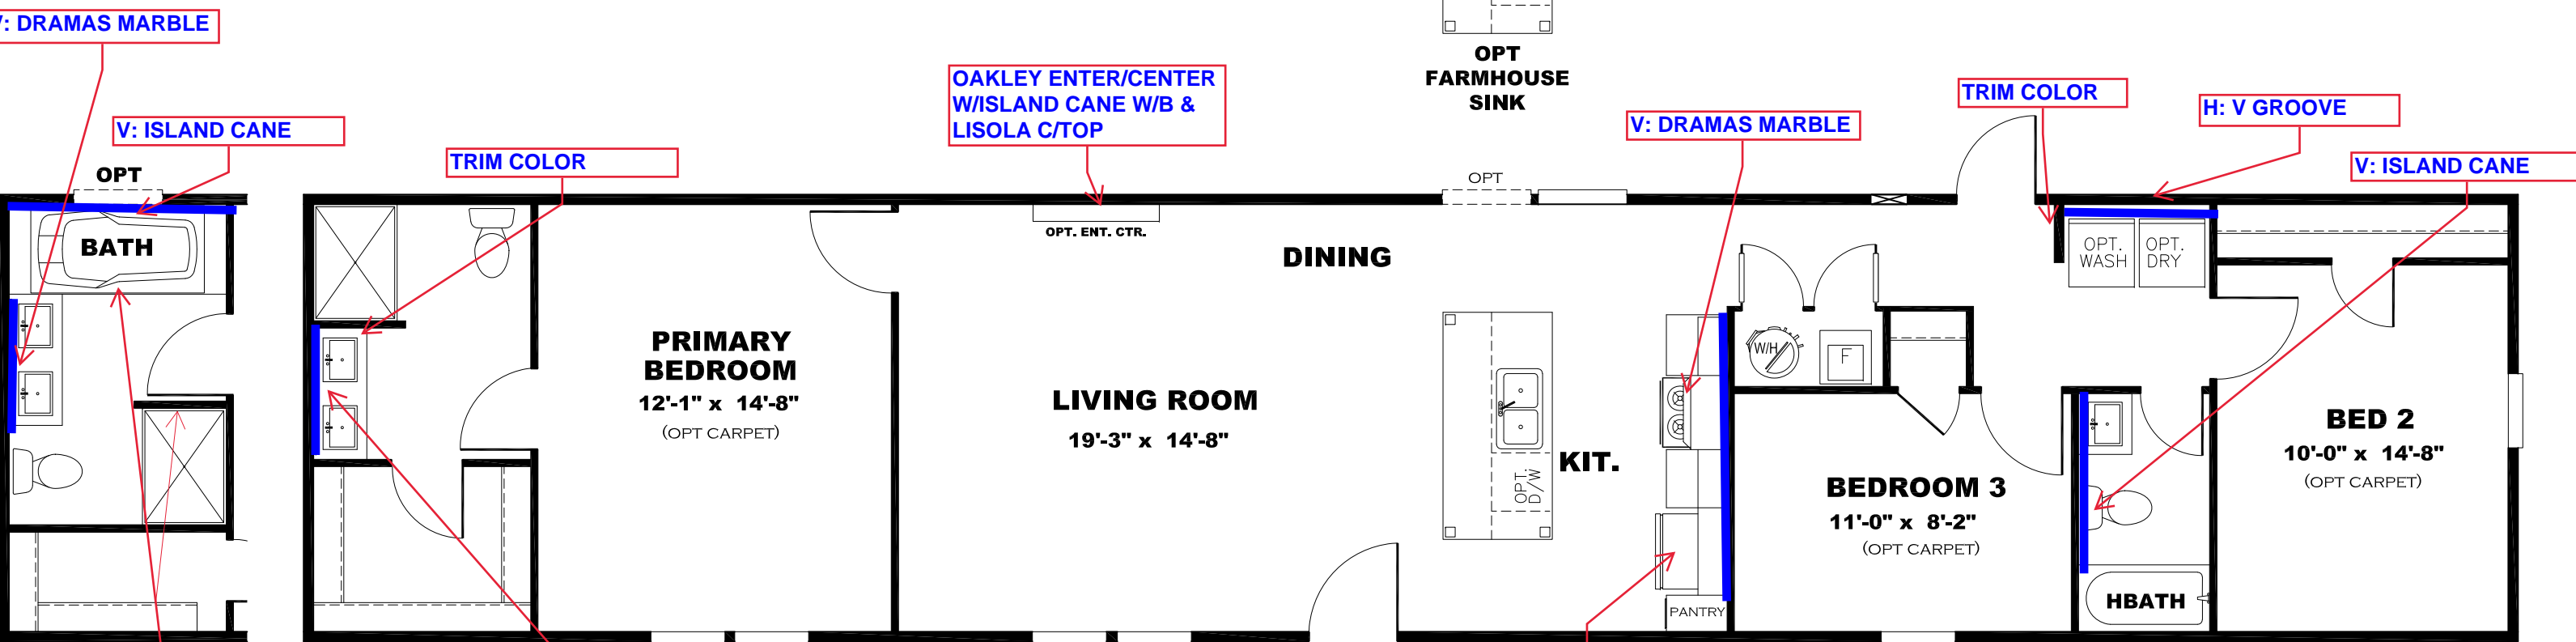

**** GREEN RIVER DECOR ****

OPTIONAL VENETIAN BATH
TRIM COLOR

KITCHEN CABINET COLOR : OAKLEY
KITCHEN COUNTERTOP COLOR: LISOLA
KITCHEN ISLAND COLOR: PLOVER
KITCHEN ISLAND COUNTERTOP COLOR: FIELD ELM
BATHS CABINET COLOR: OAKLEY
BATHS COUNTERTOP COLOR: LISOLA
TRIM COLOR: OAKLEY
VINYL COLOR:
CARPET COLOR:

DRAWING# MAC-22S163
MODEL# MAC16763A
16' x 76' CLASSIC