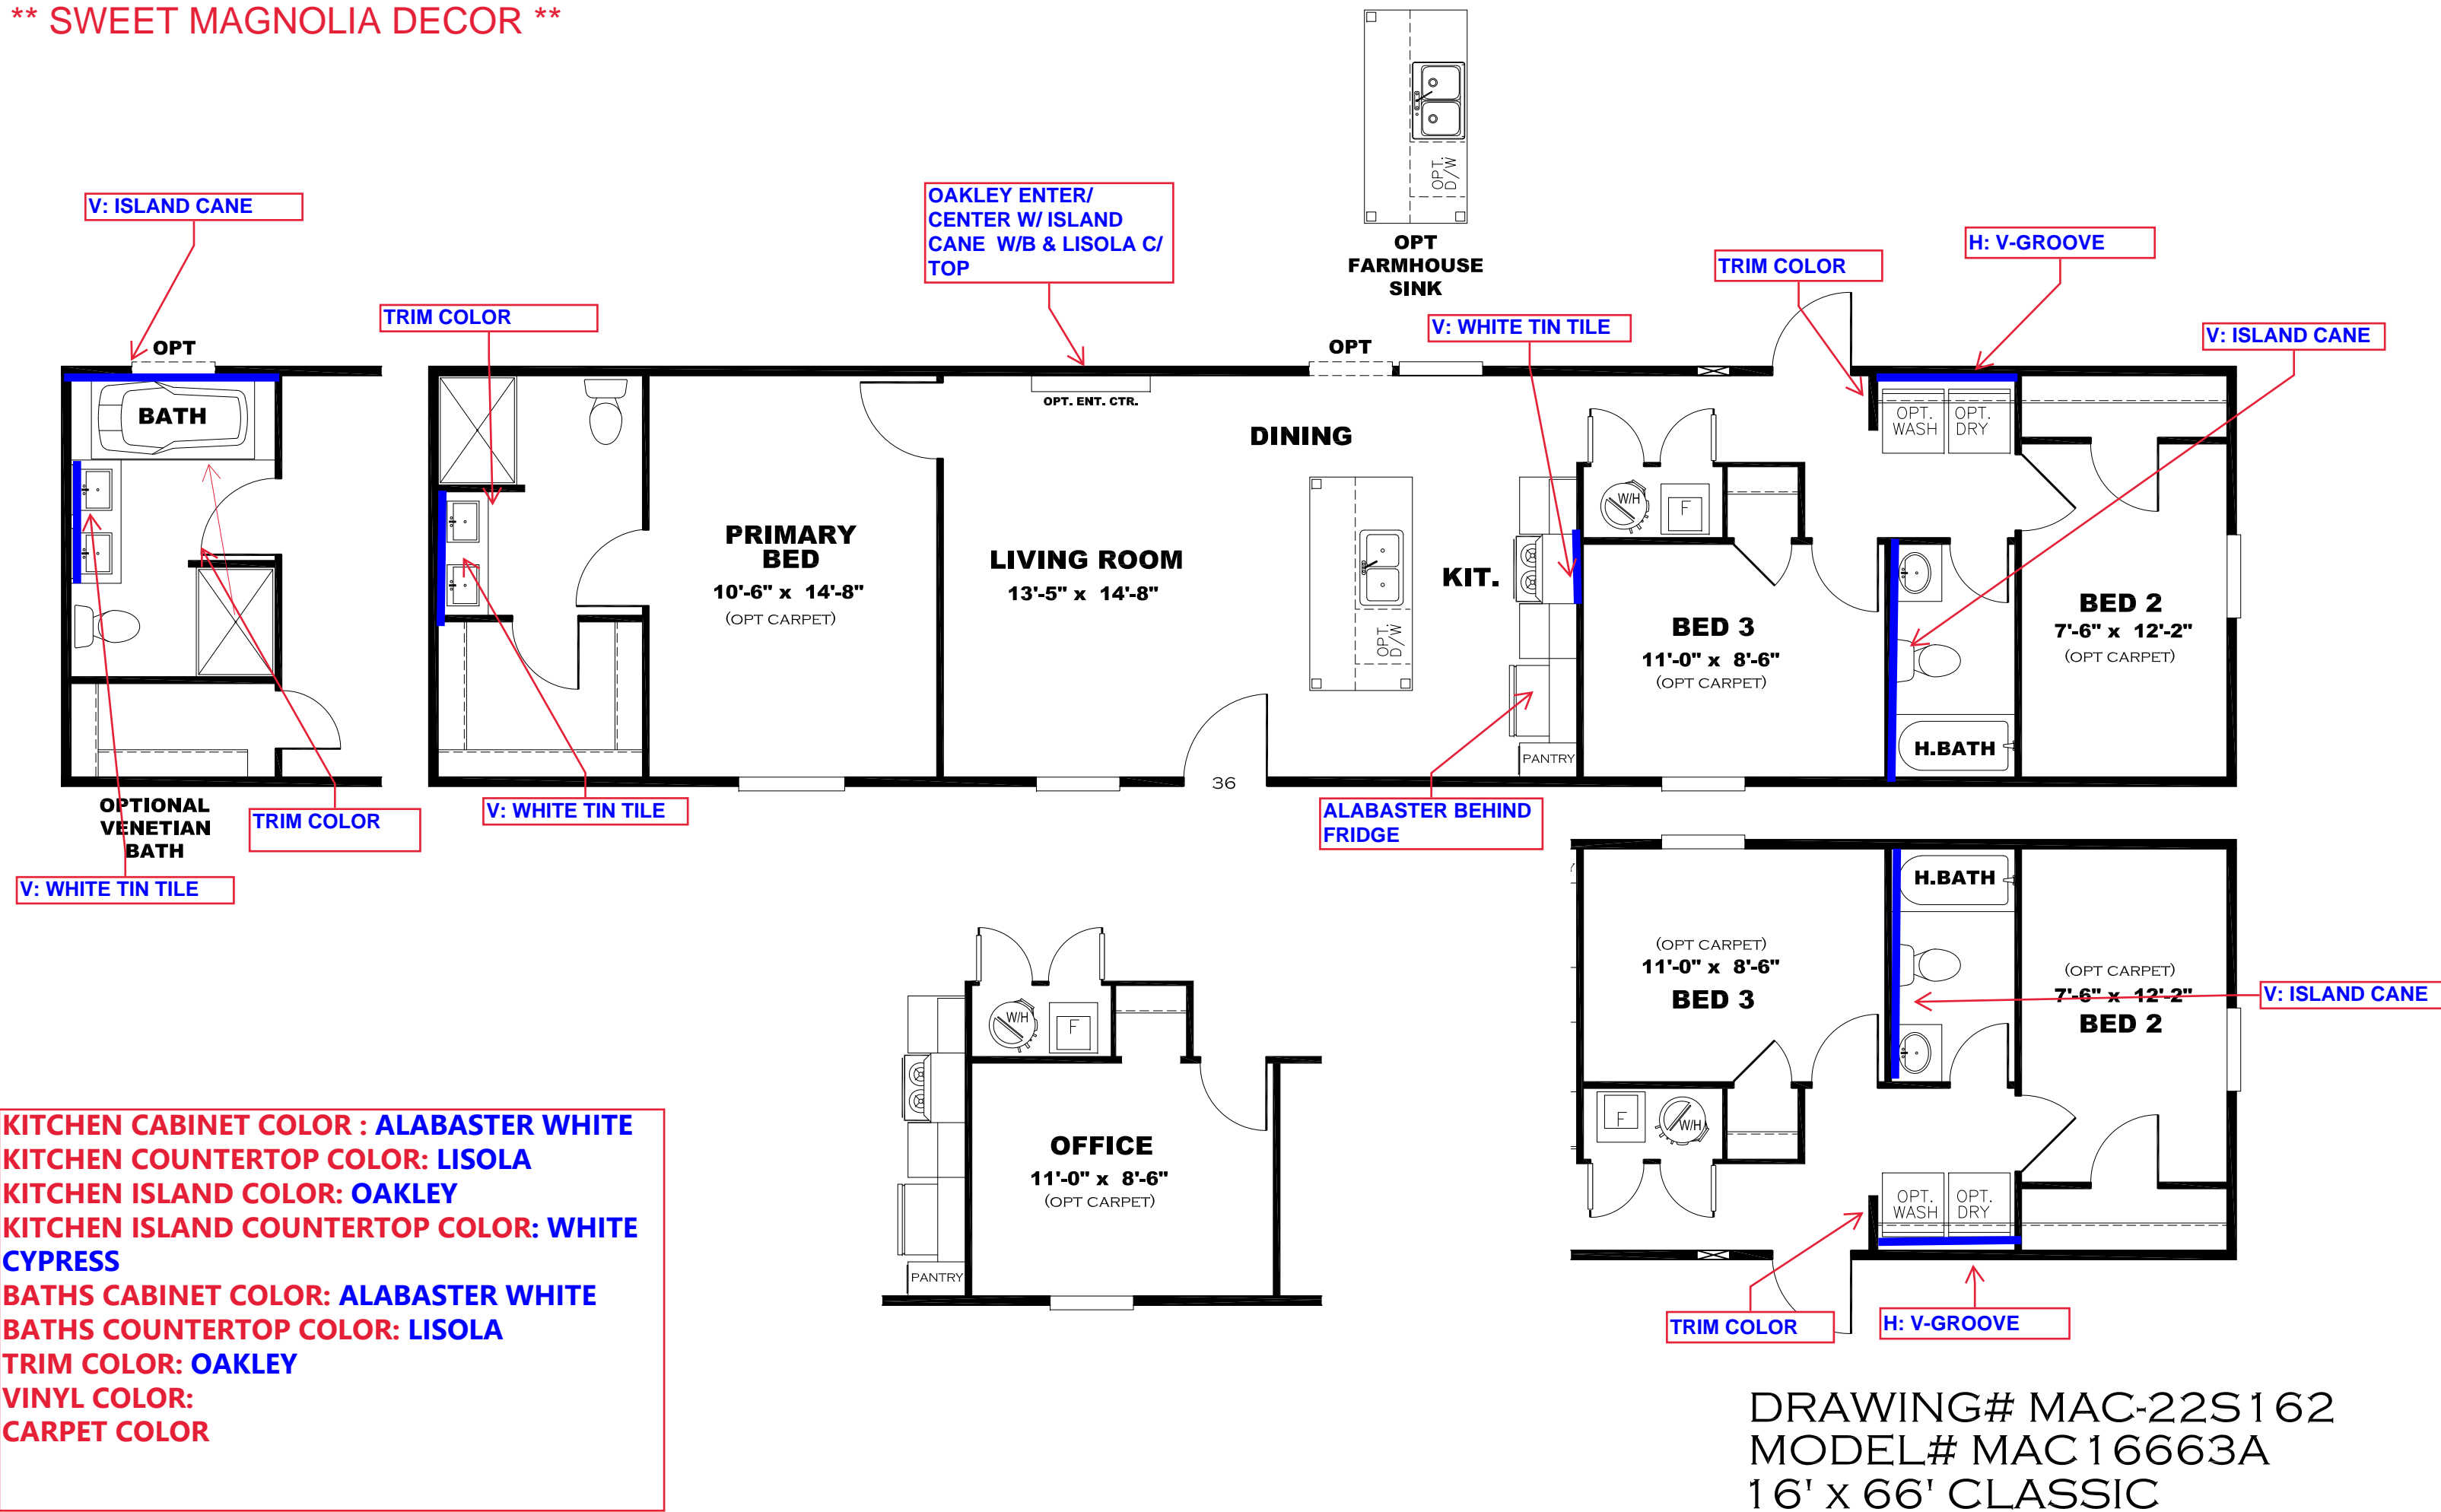

**** SWEET MAGNOLIA DECOR ****

KITCHEN CABINET COLOR : ALABASTER WHITE
KITCHEN COUNTERTOP COLOR: LISOLA
KITCHEN ISLAND COLOR: OAKLEY
KITCHEN ISLAND COUNTERTOP COLOR: WHITE CYPRESS
BATHS CABINET COLOR: ALABASTER WHITE
BATHS COUNTERTOP COLOR: LISOLA
TRIM COLOR: OAKLEY
VINYL COLOR:
CARPET COLOR

DRAWING# MAC-22S162
MODEL# MAC16663A
16' x 66' CLASSIC