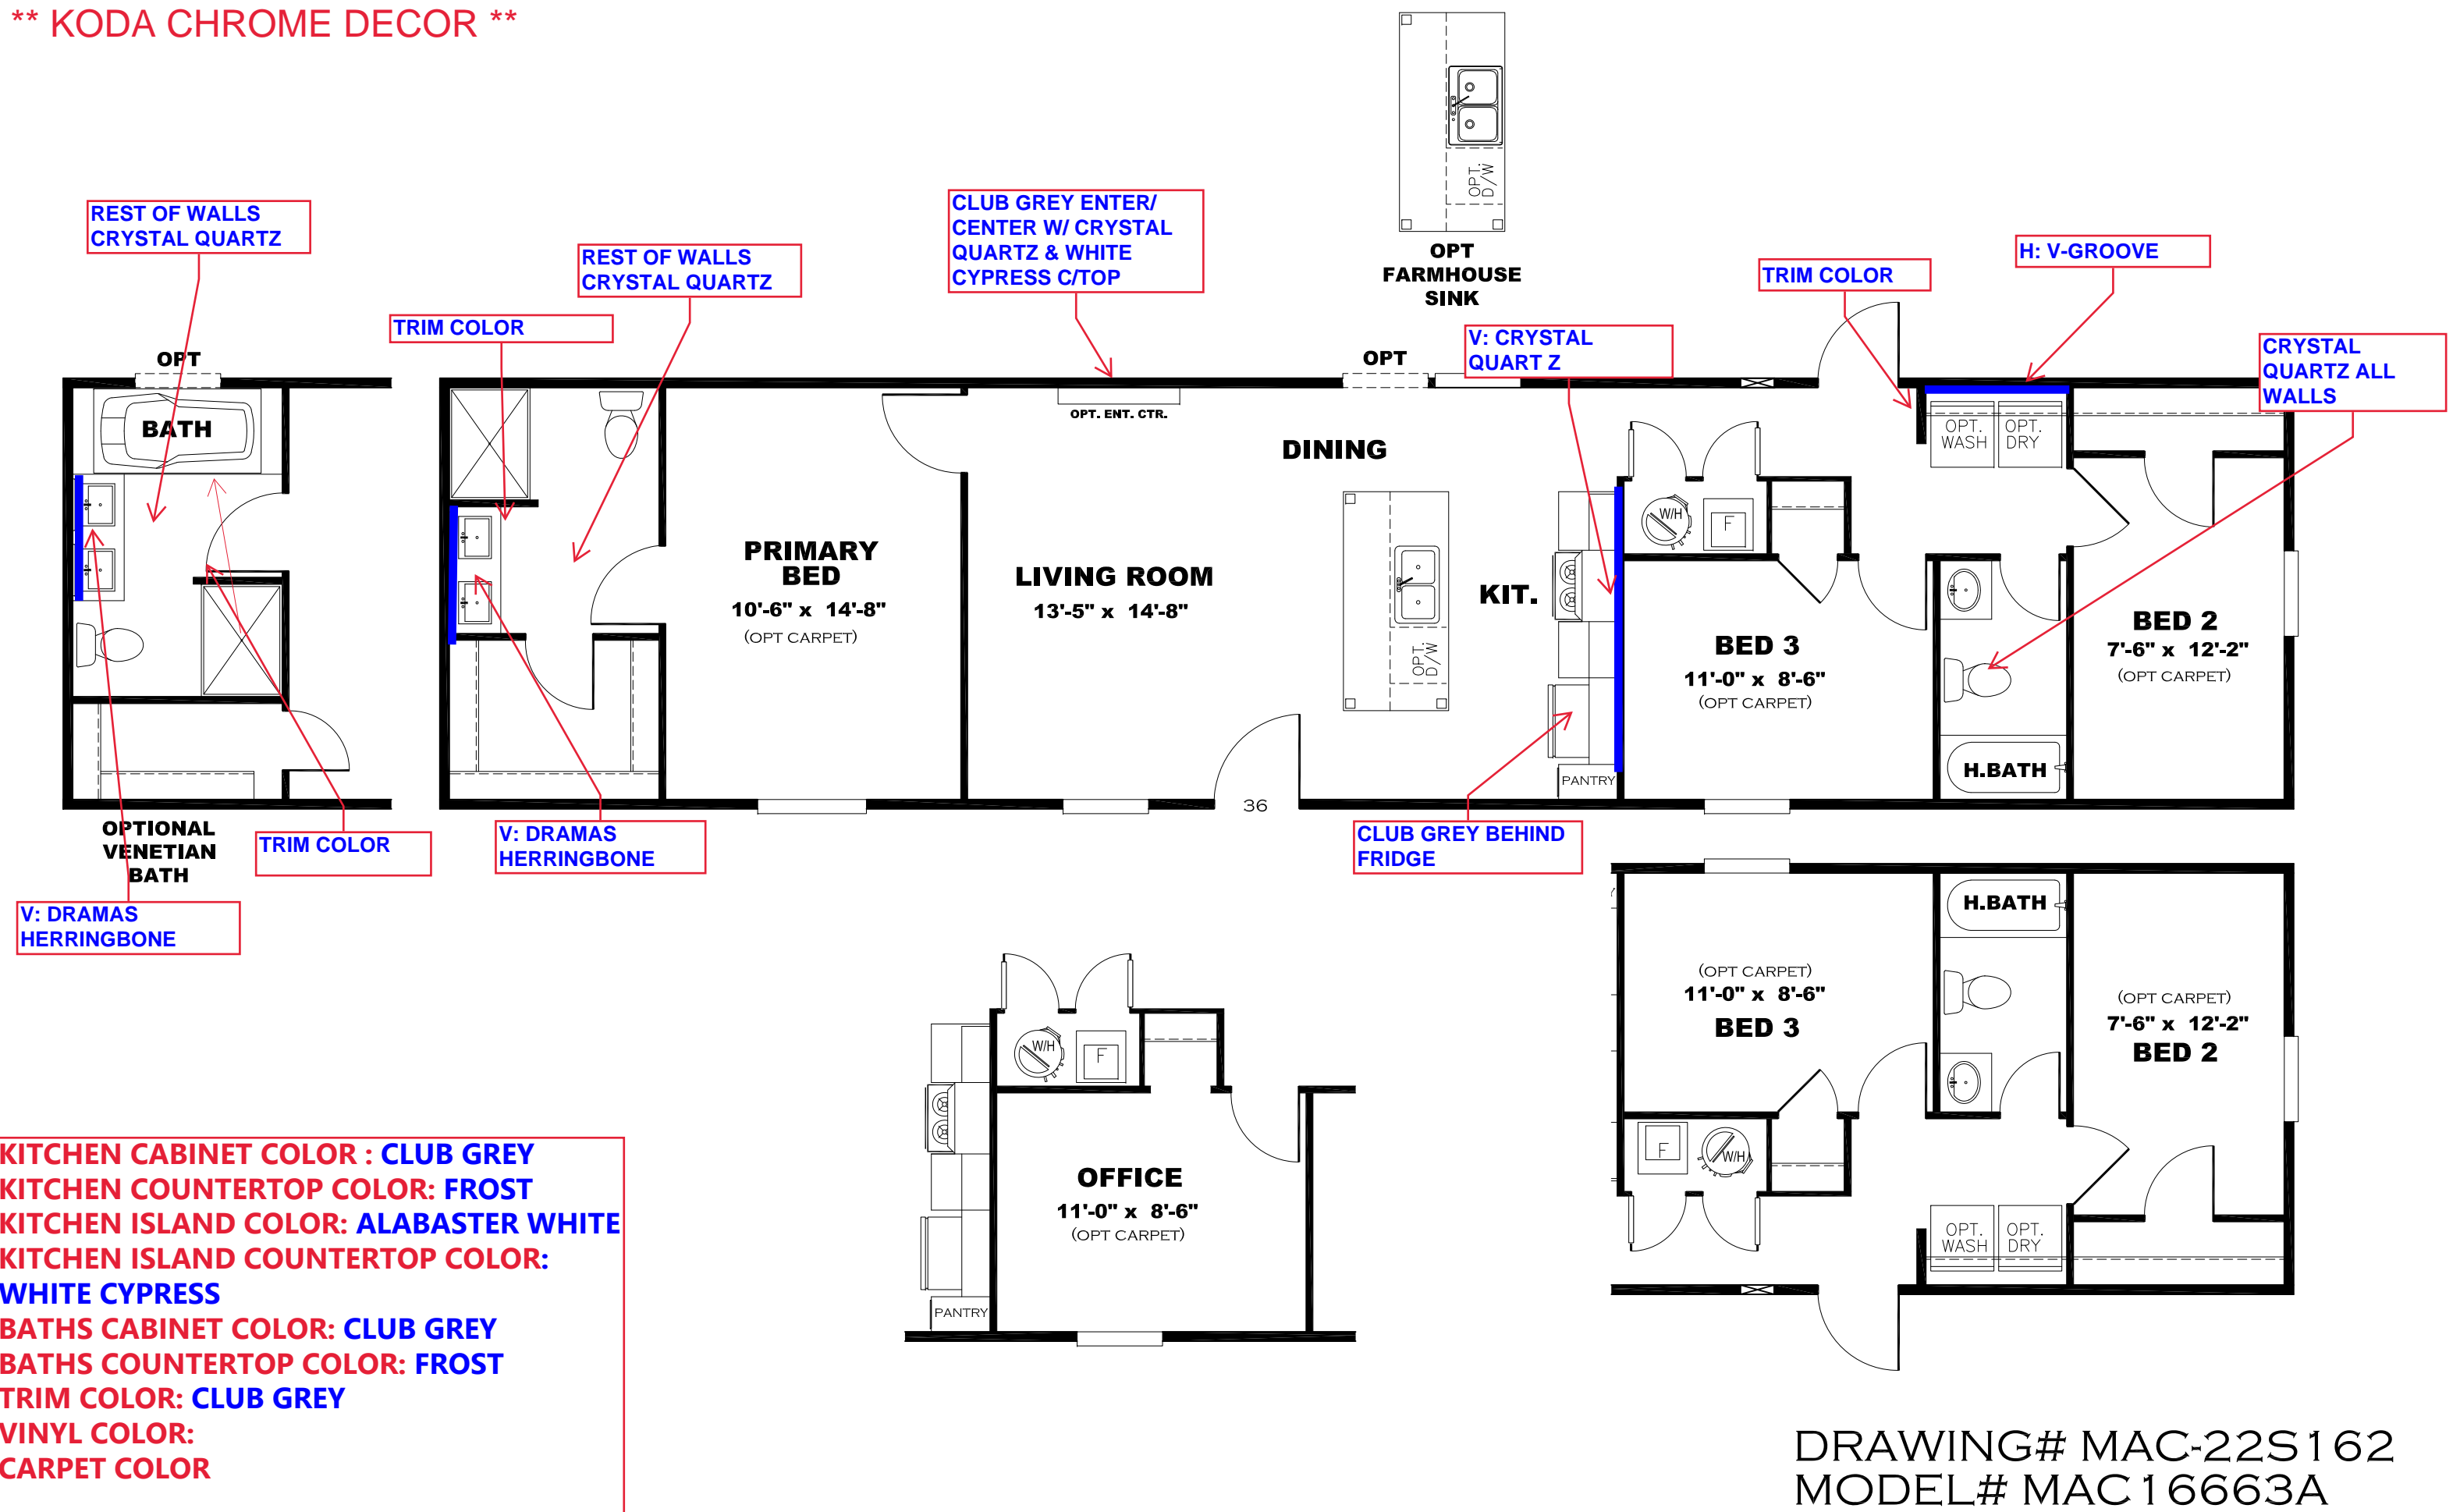

**** KODA CHROME DECOR ****

DRAWING# MAC-22S162
 MODEL# MAC16663A
 16' x 66' CLASSIC