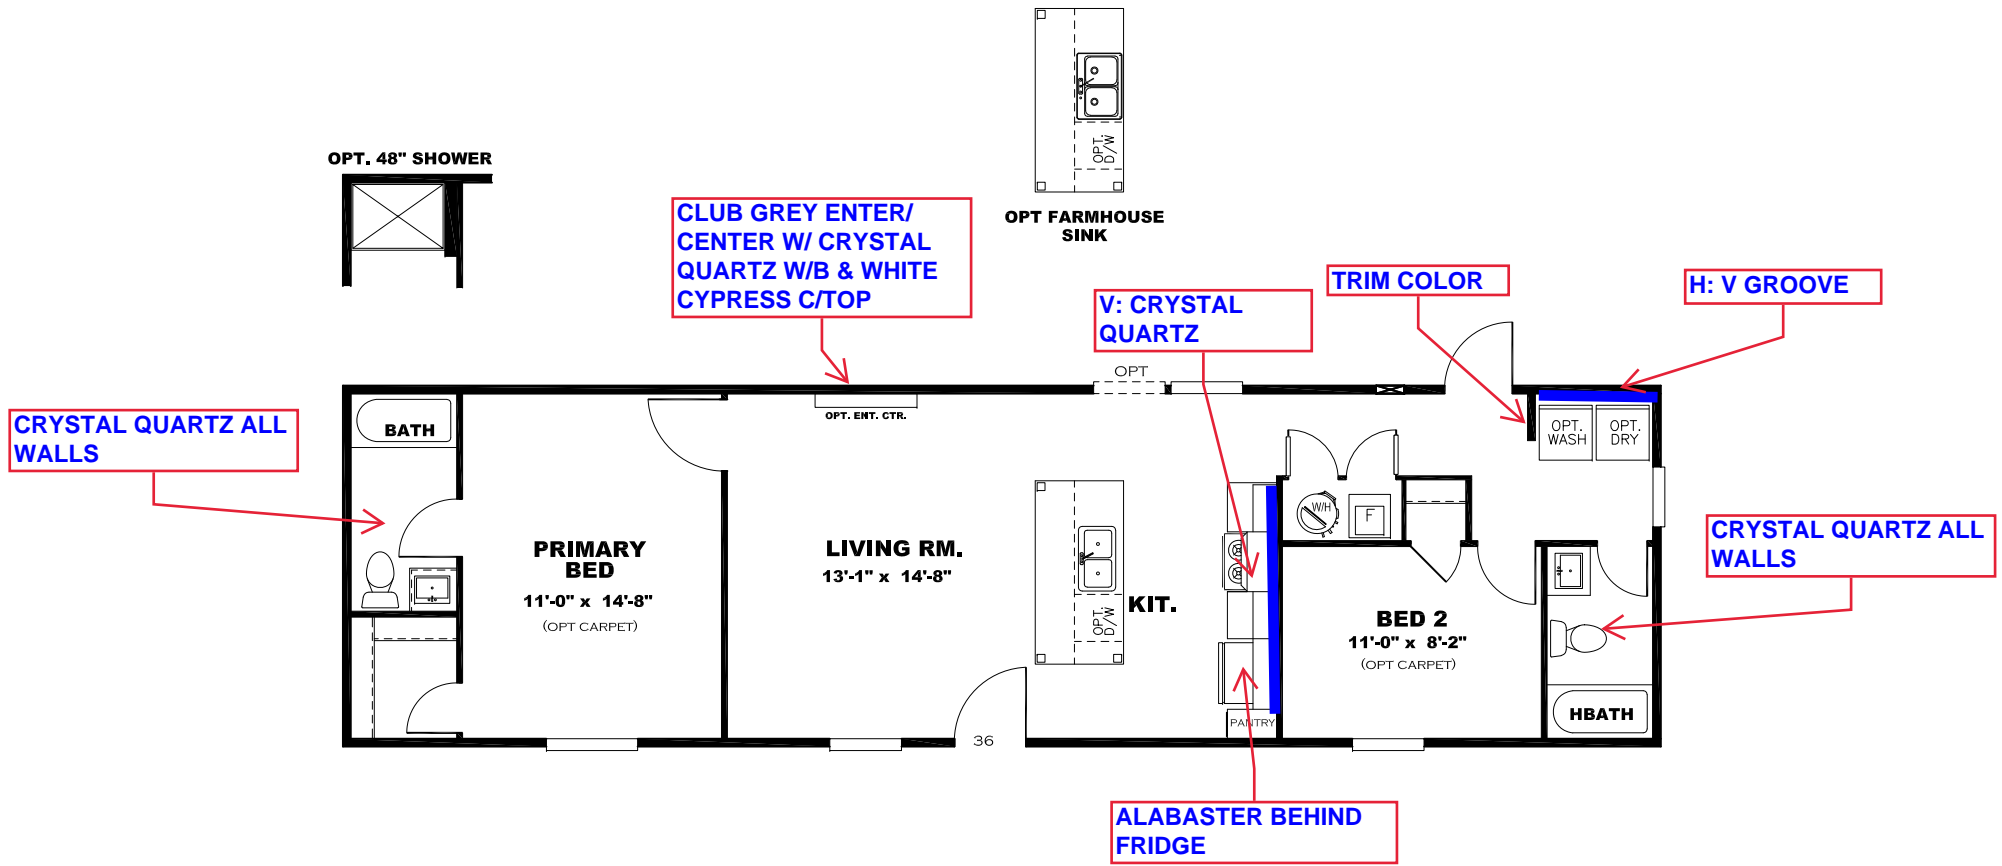

**** SHINING STAR DECOR ****

KITCHEN CABINET COLOR: ALABASTER WHITE
KITCHEN COUNTERTOP COLOR: BRAZILIAN BLUE
KITCHEN ISLAND CABINET COLOR: CLUB GREY
KITCHEN ISLAND COUNTERTOP COLOR: WHITE CYPRESS
HBATH CABINET COLOR: ALABASTER WHITE
HBATH COUNTERTOP COLOR: BRAZILIAN BLUE
PBATH CABINET COLOR: CLUB GREY
PBATH COUNTERTOP COLOR: WHITE CYPRESS
TRIM COLOR: CLUB GREY
FLOOR VINYL:
CARPET:

DRAWING# MAC-22S161
MODEL# MAC16562A
16' x 56' CLASSIC