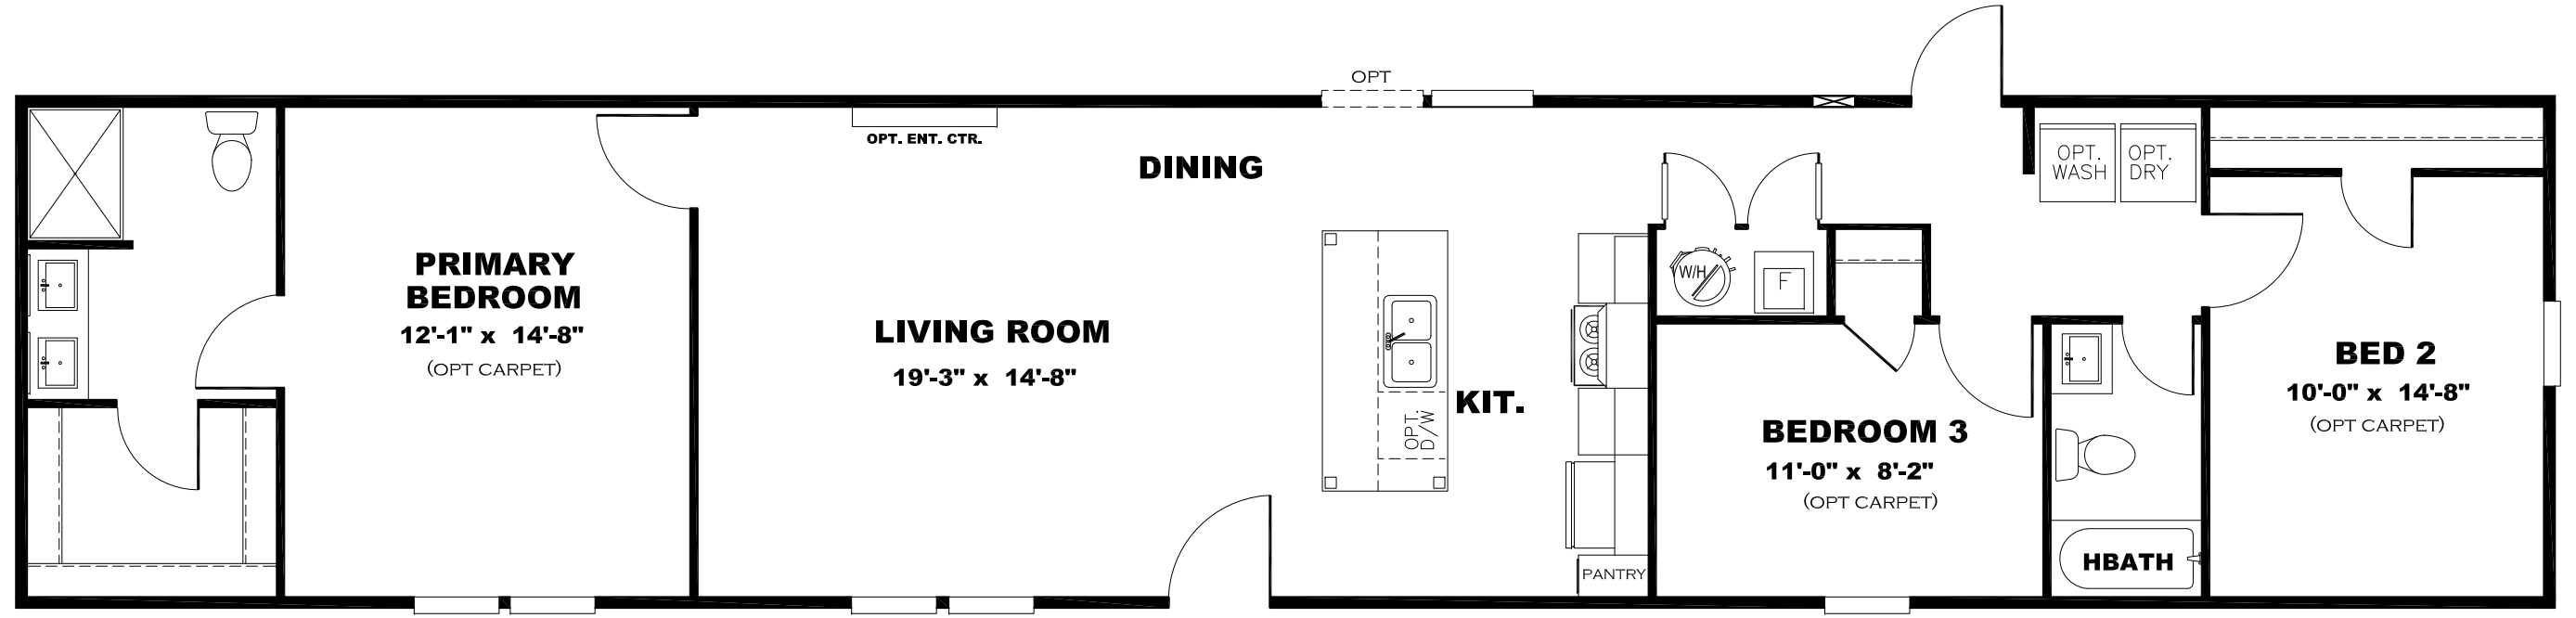

**OPT FARMHOUSE SINK**

**OPTIONAL VENETIAN BATH**

DRAWING# MAC-22S163  
 MODEL# MAC16763A  
 16' x 76' CLASSIC