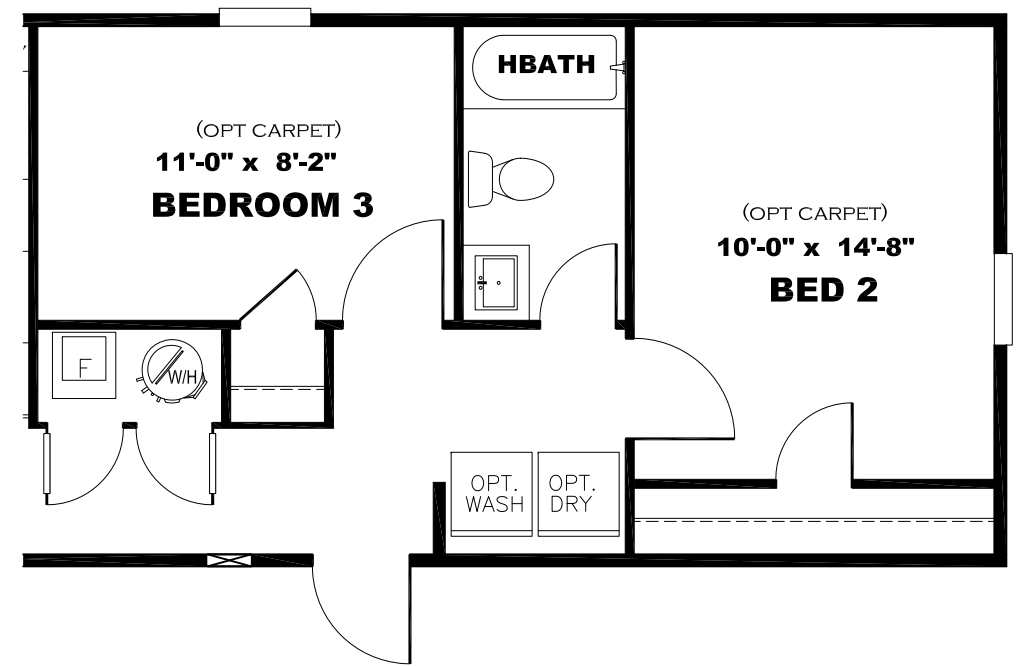

**OPT FARMHOUSE SINK**

**OPTIONAL VENETIAN BATH**

DRAWING# MAC-22S163  
 MODEL# MAC16763A  
 16' x 76' CLASSIC