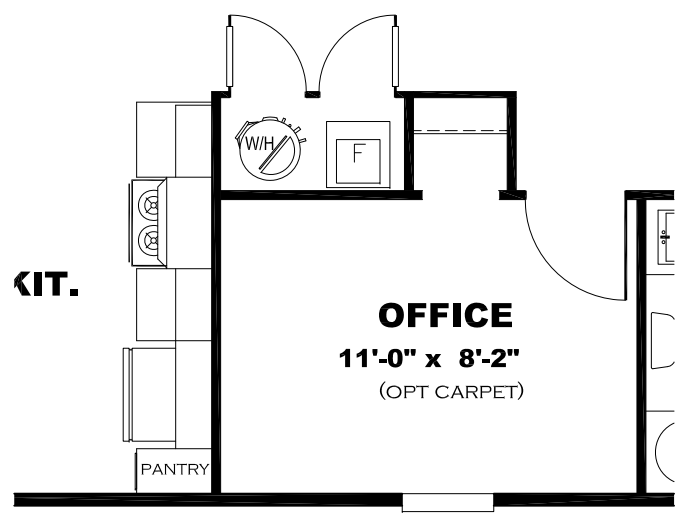

**OPT FARMHOUSE SINK**

**OPTIONAL VENETIAN BATH**

DRAWING# MAC-22S163  
 MODEL# MAC16763A  
 16' x 76' CLASSIC