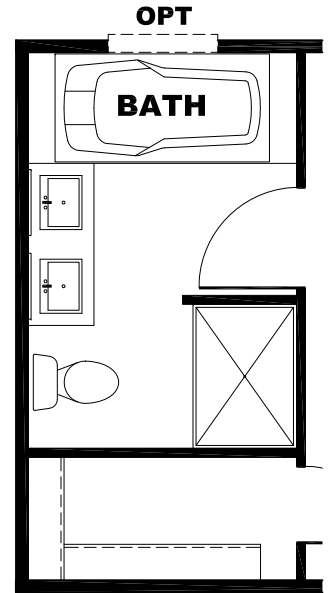

**OPT FARMHOUSE SINK**

**OPTIONAL VENETIAN BATH**

DRAWING# MAC-22S163  
 MODEL# MAC16763A  
 16' x 76' CLASSIC