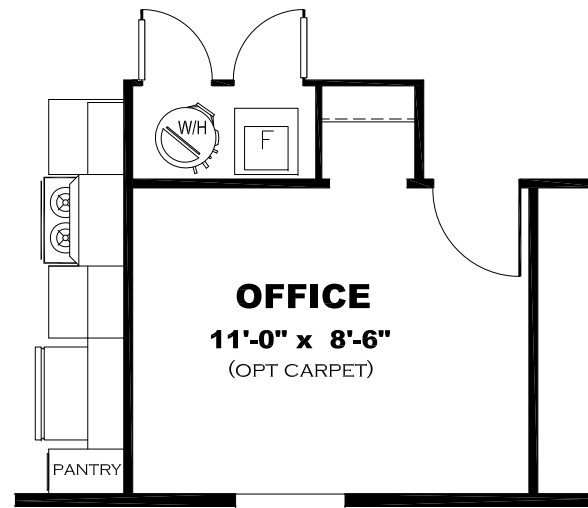

**OPTIONAL VENETIAN BATH**

DRAWING# MAC-22S162  
MODEL# MAC16663A  
16' x 66' CLASSIC