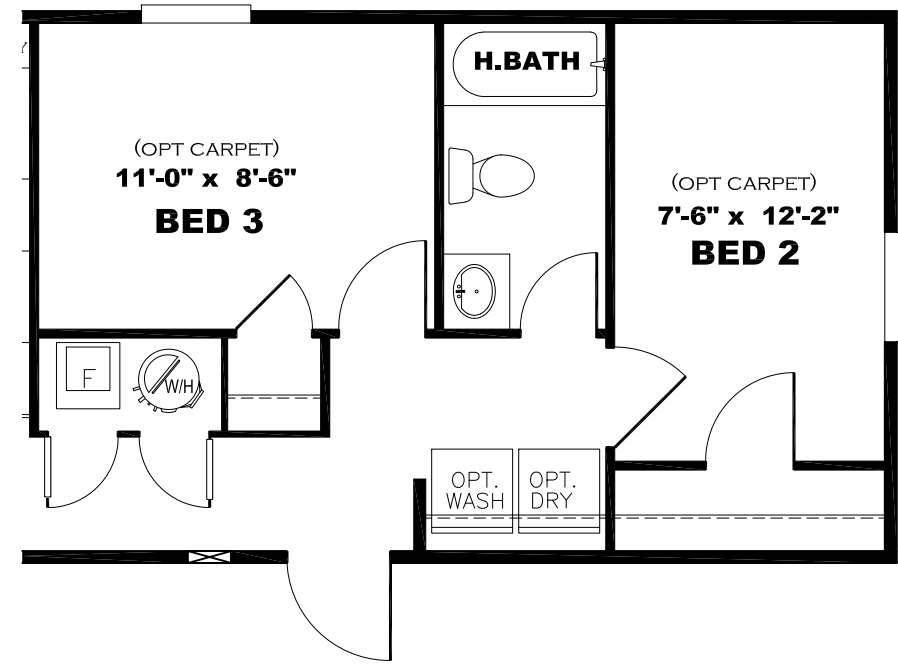

**OPTIONAL VENETIAN BATH**

DRAWING# MAC-22S162  
MODEL# MAC16663A  
16' x 66' CLASSIC