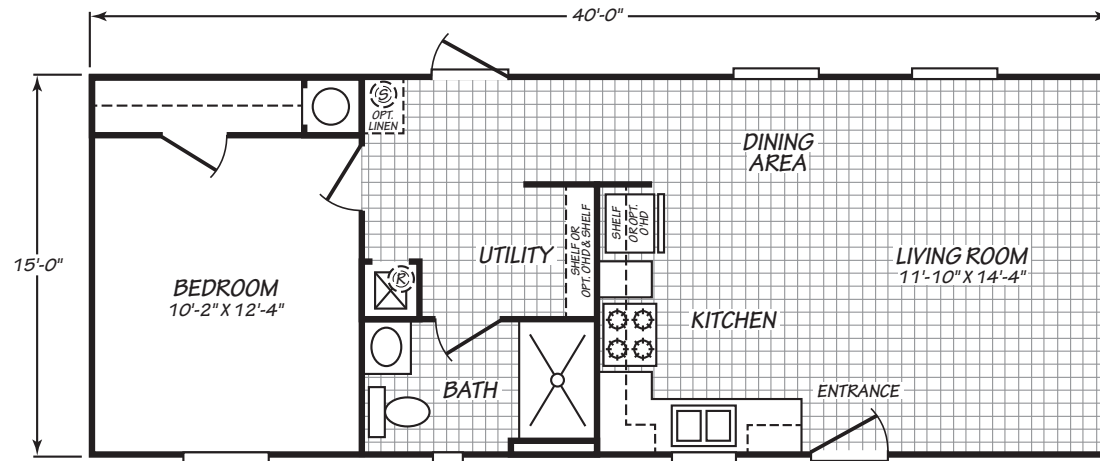

KEYSTONE

MODEL 16401A

1 Bedroom • 1 Bath • 600 Square Feet

©2023 FLEETWOOD HOMES INC. ALL RIGHTS RESERVED

Important: Because we continually update and modify our products, it is important for you to know that our brochures and literature are for illustrative purposes only. **ILLUSTRATIONS MAY SHOW OPTIONAL FEATURES.** All information contained herein may vary from the actual home we build. Dimensions are nominal length and width measurements are from exterior wall to exterior wall. We reserve the right to make changes at any time, without notice or obligation, in prices, colors, materials, specifications, features and models. Please check with your retailer for specific information about the home you select.