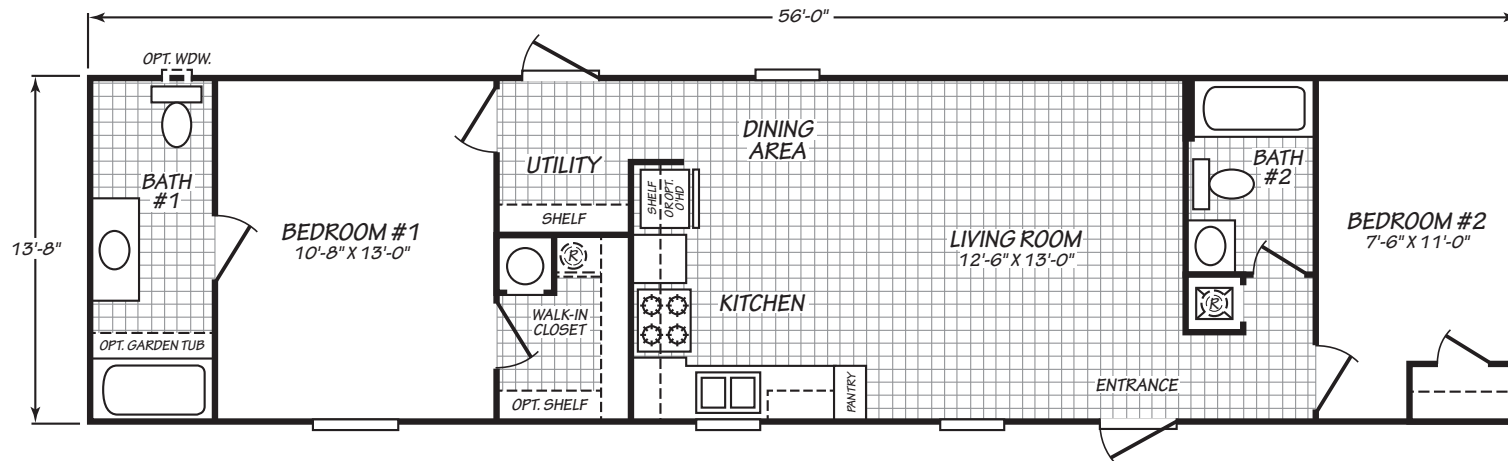

WESTFIELD CLASSIC

MODEL 14562K

2 Bedroom • 2 Bath • 765 Square Feet

©2023 FLEETWOOD HOMES INC. ALL RIGHTS RESERVED

Important: Because we continually update and modify our products, it is important for you to know that our brochures and literature are for illustrative purposes only. **ILLUSTRATIONS MAY SHOW OPTIONAL FEATURES.** All information contained herein may vary from the actual home we build. Dimensions are nominal length and width measurements are from exterior wall to exterior wall. We reserve the right to make changes at any time, without notice or obligation, in prices, colors, materials, specifications, features and models. Please check with your retailer for specific information about the home you select.