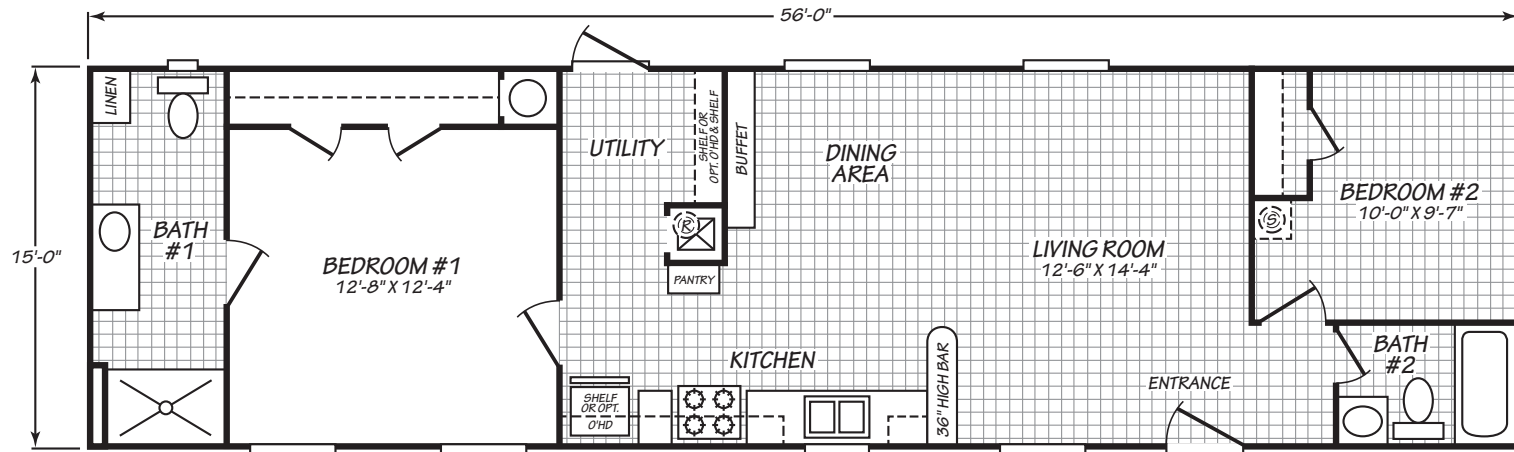

KEYSTONE

MODEL 16562A

2 Bedroom • 2 Bath • 840 Square Feet

©2023 FLEETWOOD HOMES INC. ALL RIGHTS RESERVED

Important: Because we continually update and modify our products, it is important for you to know that our brochures and literature are for illustrative purposes only. **ILLUSTRATIONS MAY SHOW OPTIONAL FEATURES.** All information contained herein may vary from the actual home we build. Dimensions are nominal length and width measurements are from exterior wall to exterior wall. We reserve the right to make changes at any time, without notice or obligation, in prices, colors, materials, specifications, features and models. Please check with your retailer for specific information about the home you select.