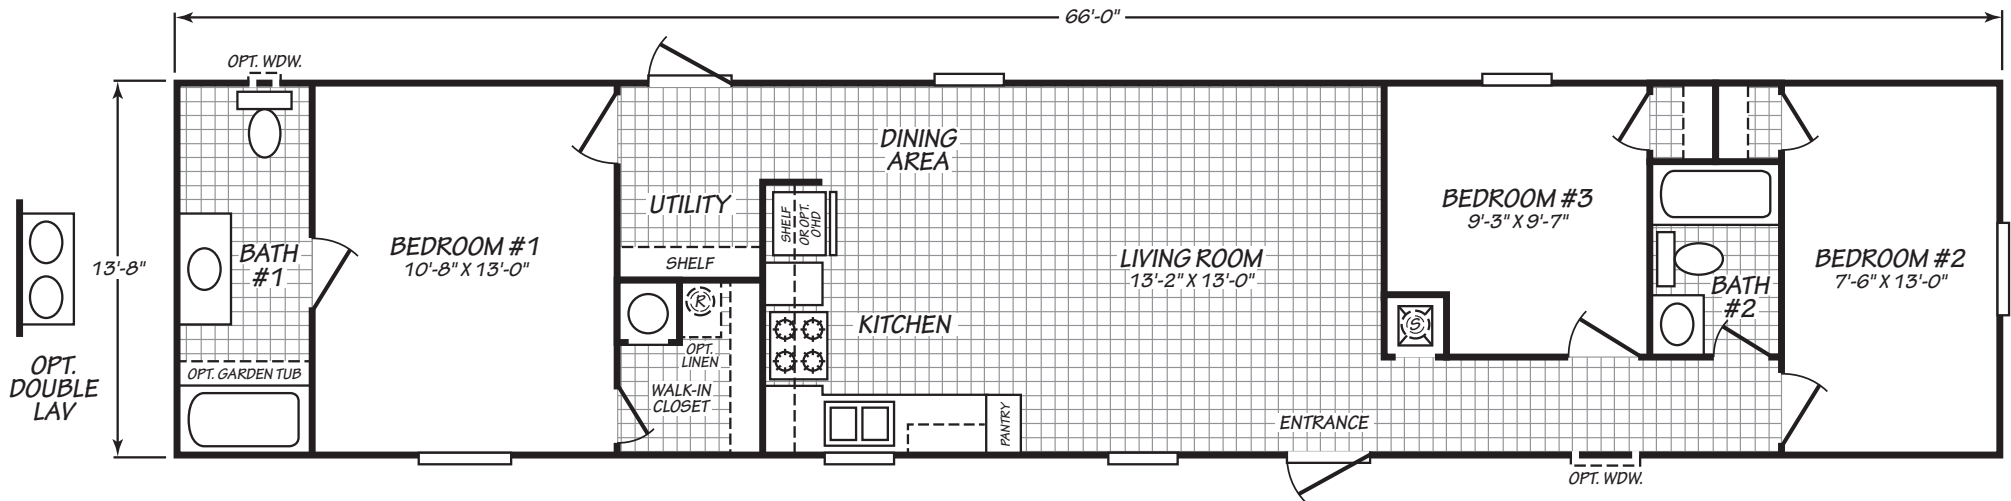

WESTFIELD CLASSIC

MODEL 146631

3 Bedroom • 2 Bath • 902 Square Feet

©2023 FLEETWOOD HOMES INC. ALL RIGHTS RESERVED

Important: Because we continually update and modify our products, it is important for you to know that our brochures and literature are for illustrative purposes only. **ILLUSTRATIONS MAY SHOW OPTIONAL FEATURES.** All information contained herein may vary from the actual home we build. Dimensions are nominal length and width measurements are from exterior wall to exterior wall. We reserve the right to make changes at any time, without notice or obligation, in prices, colors, materials, specifications, features and models. Please check with your retailer for specific information about the home you select.