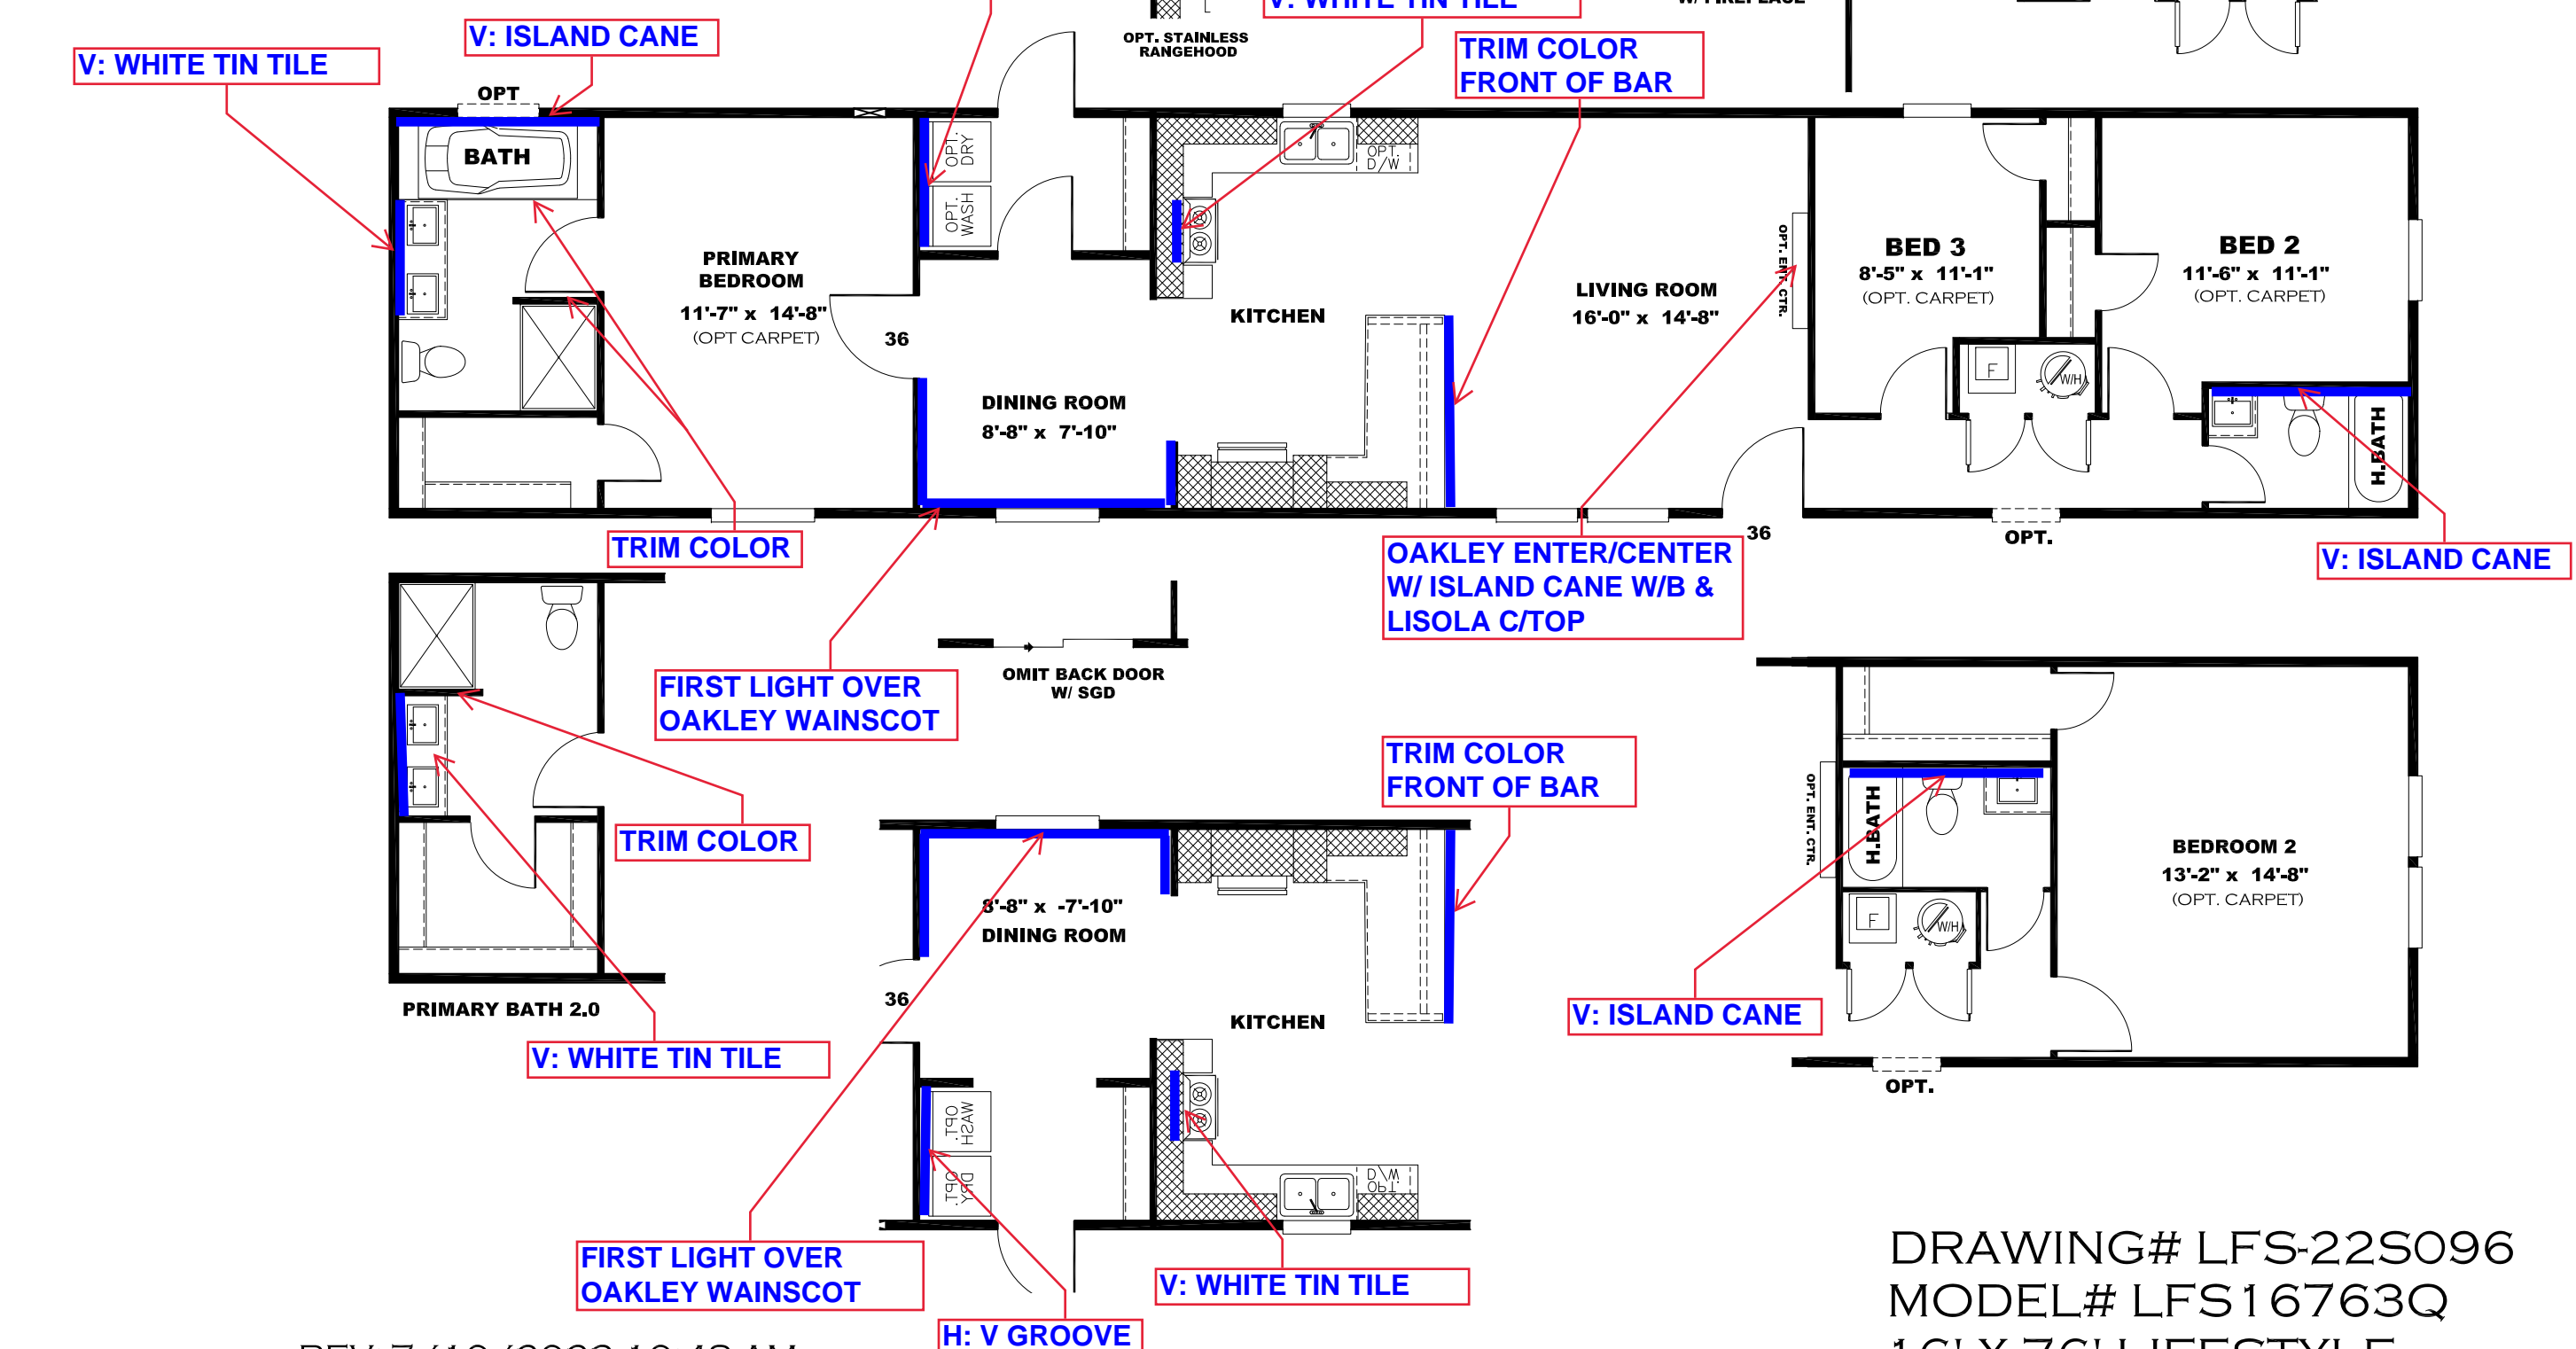

**\*\* SWEET MAGNOLIA DECOR \*\***

**KITCHEN CABINET COLOR : ALABASTER WHITE**  
**KITCHEN COUNTERTOP COLOR: LISOLA**  
**BATHS CABINET COLOR: ALABASTER WHITE**  
**BATHS COUNTERTOP COLOR: LISOLA**  
**TRIM COLOR: OAKLEY**  
**VINYL COLOR:**  
**CARPET:**

DRAWING# LFS-22S096  
 MODEL# LFS16763Q  
 16' X 76' LIFESTYLE