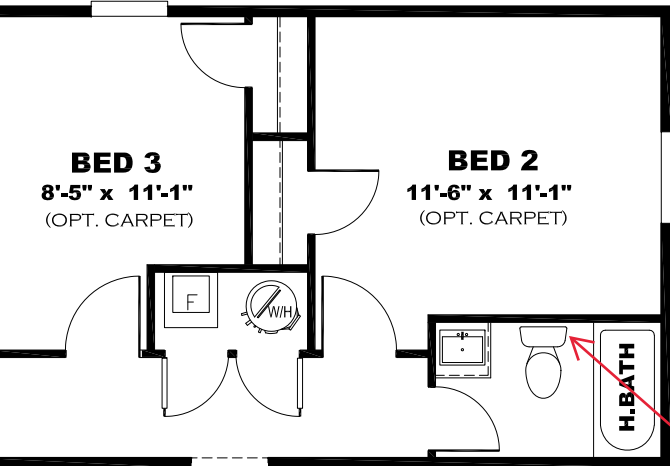

** SHINING STAR DECOR **

KITCHEN CABINET COLOR: ALABASTER WHITE
KITCHEN COUNTERTOP COLOR: BRAZILIAN BLUE
HBATH CABINET COLOR: ALABASTER WHITE
HBATH COUNTERTOP COLOR: BRAZILIAN BLUE
PBATH CABINET COLOR: CLUB GREY
PBATH COUNTERTOP COLOR: WHITE CYPRESS
TRIM COLOR: CLUB GREY
FLOOR VINYL:
CARPET:

V: DRAMAS HERRINGBONE

CRYSTAL QUZRTZ REST OF WALLS

H: V GROOVE

V: DRAMAS HERRINGBONE