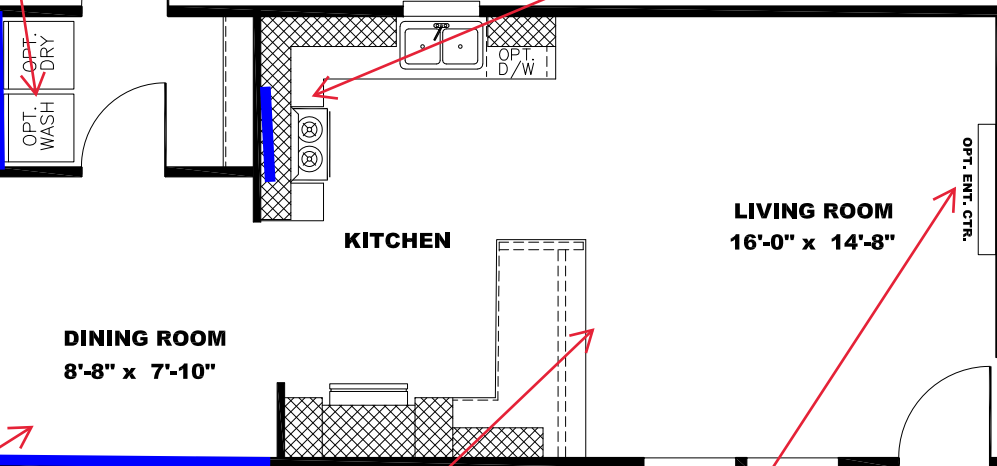

** SHINING STAR DECOR **

KITCHEN CABINET COLOR: ALABASTER WHITE
KITCHEN COUNTERTOP COLOR: BRAZILIAN BLUE
HBATH CABINET COLOR: ALABASTER WHITE
HBATH COUNTERTOP COLOR: BRAZILIAN BLUE
PBATH CABINET COLOR: CLUB GREY
PBATH COUNTERTOP COLOR: WHITE CYPRESS
TRIM COLOR: CLUB GREY
FLOOR VINYL:
CARPET:

V: DRAMAS HERRINGBONE

CRYSTAL QUZRTZ REST OF WALLS

H: V GROOVE

V: DRAMAS HERRINGBONE