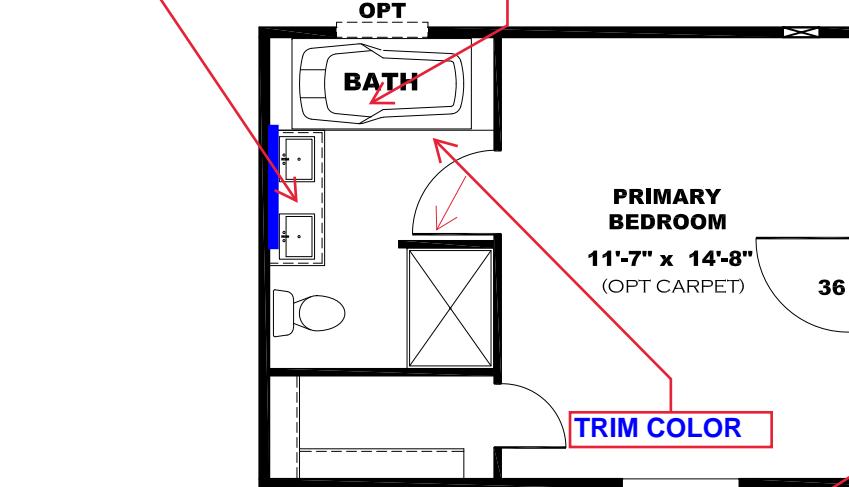

**** SHINING STAR DECOR ****

KITCHEN CABINET COLOR: ALABASTER WHITE
KITCHEN COUNTERTOP COLOR: BRAZILIAN BLUE
HBATH CABINET COLOR: ALABASTER WHITE
HBATH COUNTERTOP COLOR: BRAZILIAN BLUE
PBATH CABINET COLOR: CLUB GREY
PBATH COUNTERTOP COLOR: WHITE CYPRESS
TRIM COLOR: CLUB GREY
FLOOR VINYL:
CARPET:

V: DRAMAS HERRINGBONE

CRYSTAL QUZRTZ REST OF WALLS

H: V GROOVE

V: DRAMAS HERRINGBONE

V: DRAMAS HERRINGBONE

OPT FIRST LIGHT OVER CLUB GREY WAINSCOT

TRIM FRONT OF BAR

CLUB GREY ENTER/CENTER W/ CRYSTAL QUARTZ W/B & WHITE CYPRESS C/ TOP