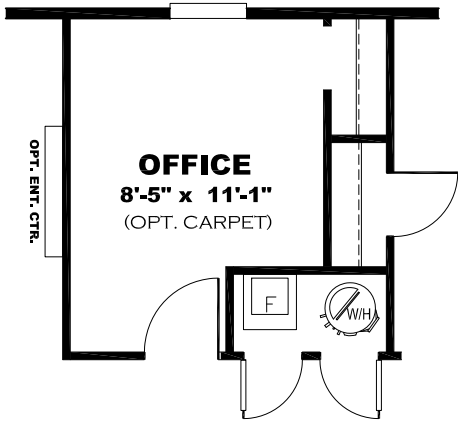

** KODA CHROME DECOR **

KITCHEN CABINET COLOR : CLUB GREY
KITCHEN COUNTERTOP COLOR: FROST
BATHS CABINET COLOR: CLUB GREY
BATHS COUNTERTOP COLOR: FROST
TRIM COLOR: CLUB GREY
VINYL COLOR:
CARPET:

V: DRAMAS HERRINGBONE

CRYSTAL QUZRTZ REST OF WALLS

H: V GROOVE

V: DRAMAS HERRINGBONE