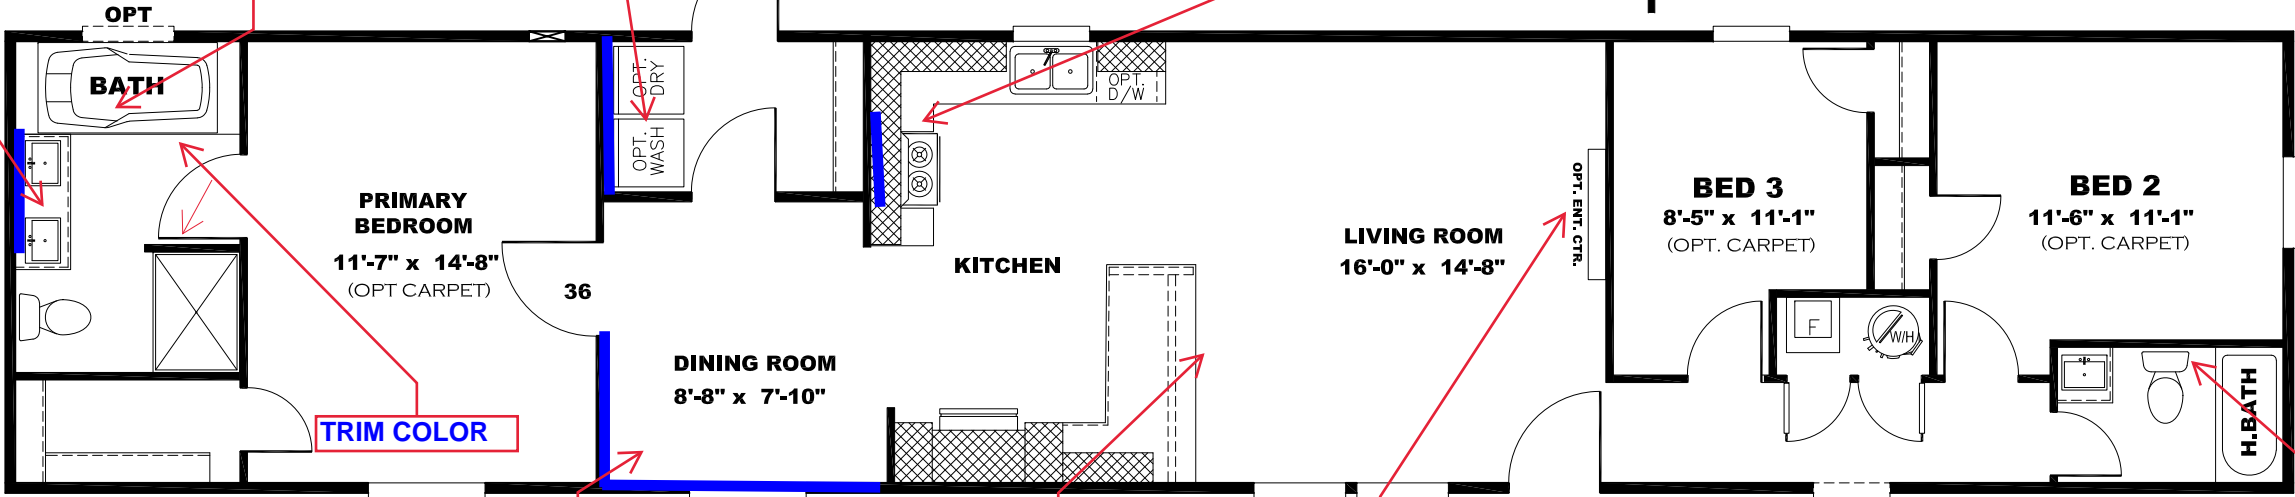

**** KODA CHROME DECOR ****

KITCHEN CABINET COLOR : CLUB GREY
KITCHEN COUNTERTOP COLOR: FROST
BATHS CABINET COLOR: CLUB GREY
BATHS COUNTERTOP COLOR: FROST
TRIM COLOR: CLUB GREY
VINYL COLOR:
CARPET:

V: DRAMAS HERRINGBONE

CRYSTAL QUZRTZ REST OF WALLS

H: V GROOVE

V: DRAMAS HERRINGBONE

LIVING ROOM W/ FIREPLACE

TRIM COLOR

V: DRAMAS HERRINGBONE

OPT FIRST LIGHT OVER CLUB GREY WAINSCOT

TRIM FRONT OF BAR

CLUB GREY ENTER/CENTER W/ CRYSTAL QUARTZ W/B & WHITE CYPRESS C/ TOP

CRYSTAL QUARTZ ALL WALLS

CRYSTAL QUZRTZ REST OF WALLS

TRIM COLOR

OMIT BACK DOOR W/ SGD