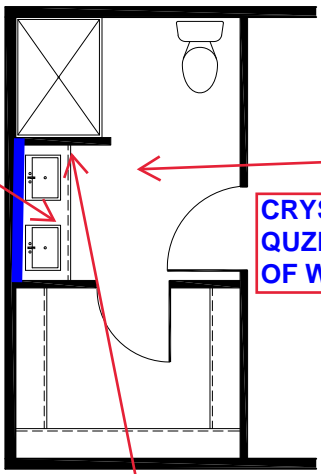

CRYSTAL QUZRTZ REST OF WALLS

TRIM COLOR

OMIT BACK DOOR W/ SGD