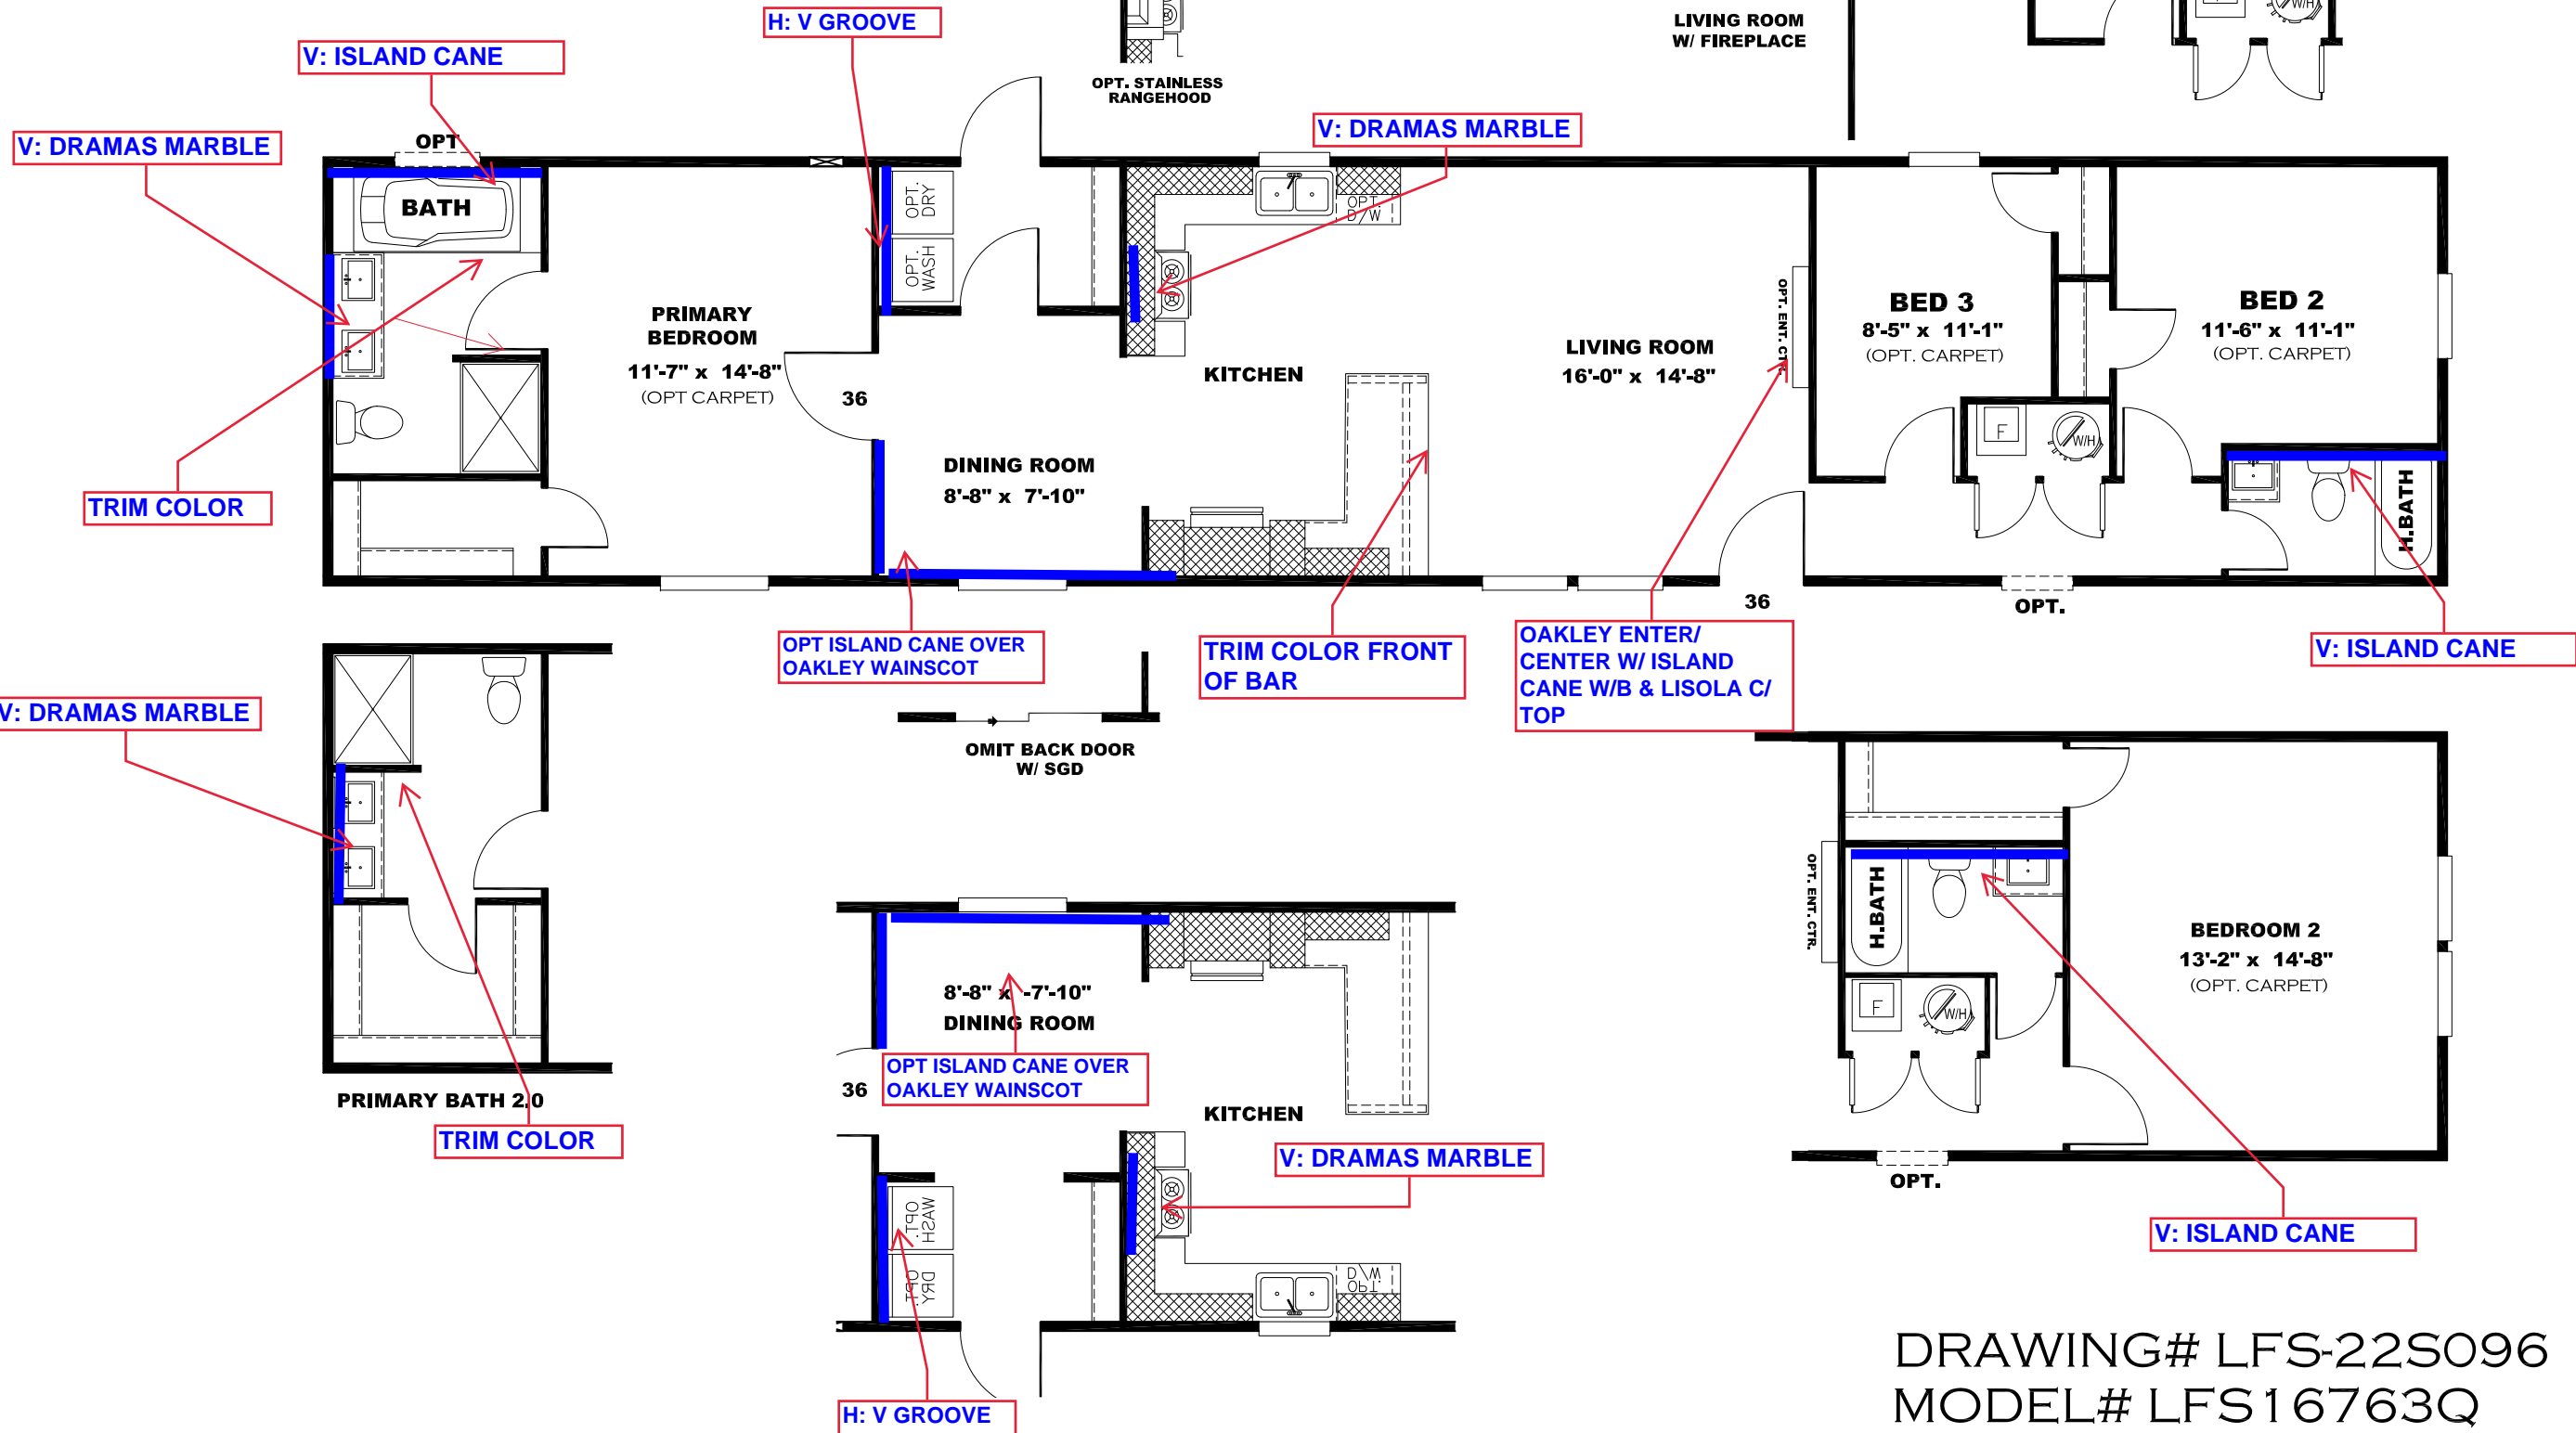

**** GREEN RIVER DECOR ****

KITCHEN CABINET COLOR : OAKLEY
KITCHEN COUNTERTOP COLOR: LISOLA
BATHS CABINET COLOR: OAKLEY
BATHS COUNTERTOP COLOR: LISOLA
TRIM COLOR: OAKLEY
VINYL COLOR:
CARPET:

REV:-7/10/2023 10:48 AM

DRAWING# LFS-22S096
MODEL# LFS16763Q
16' X 76' LIFESTYLE