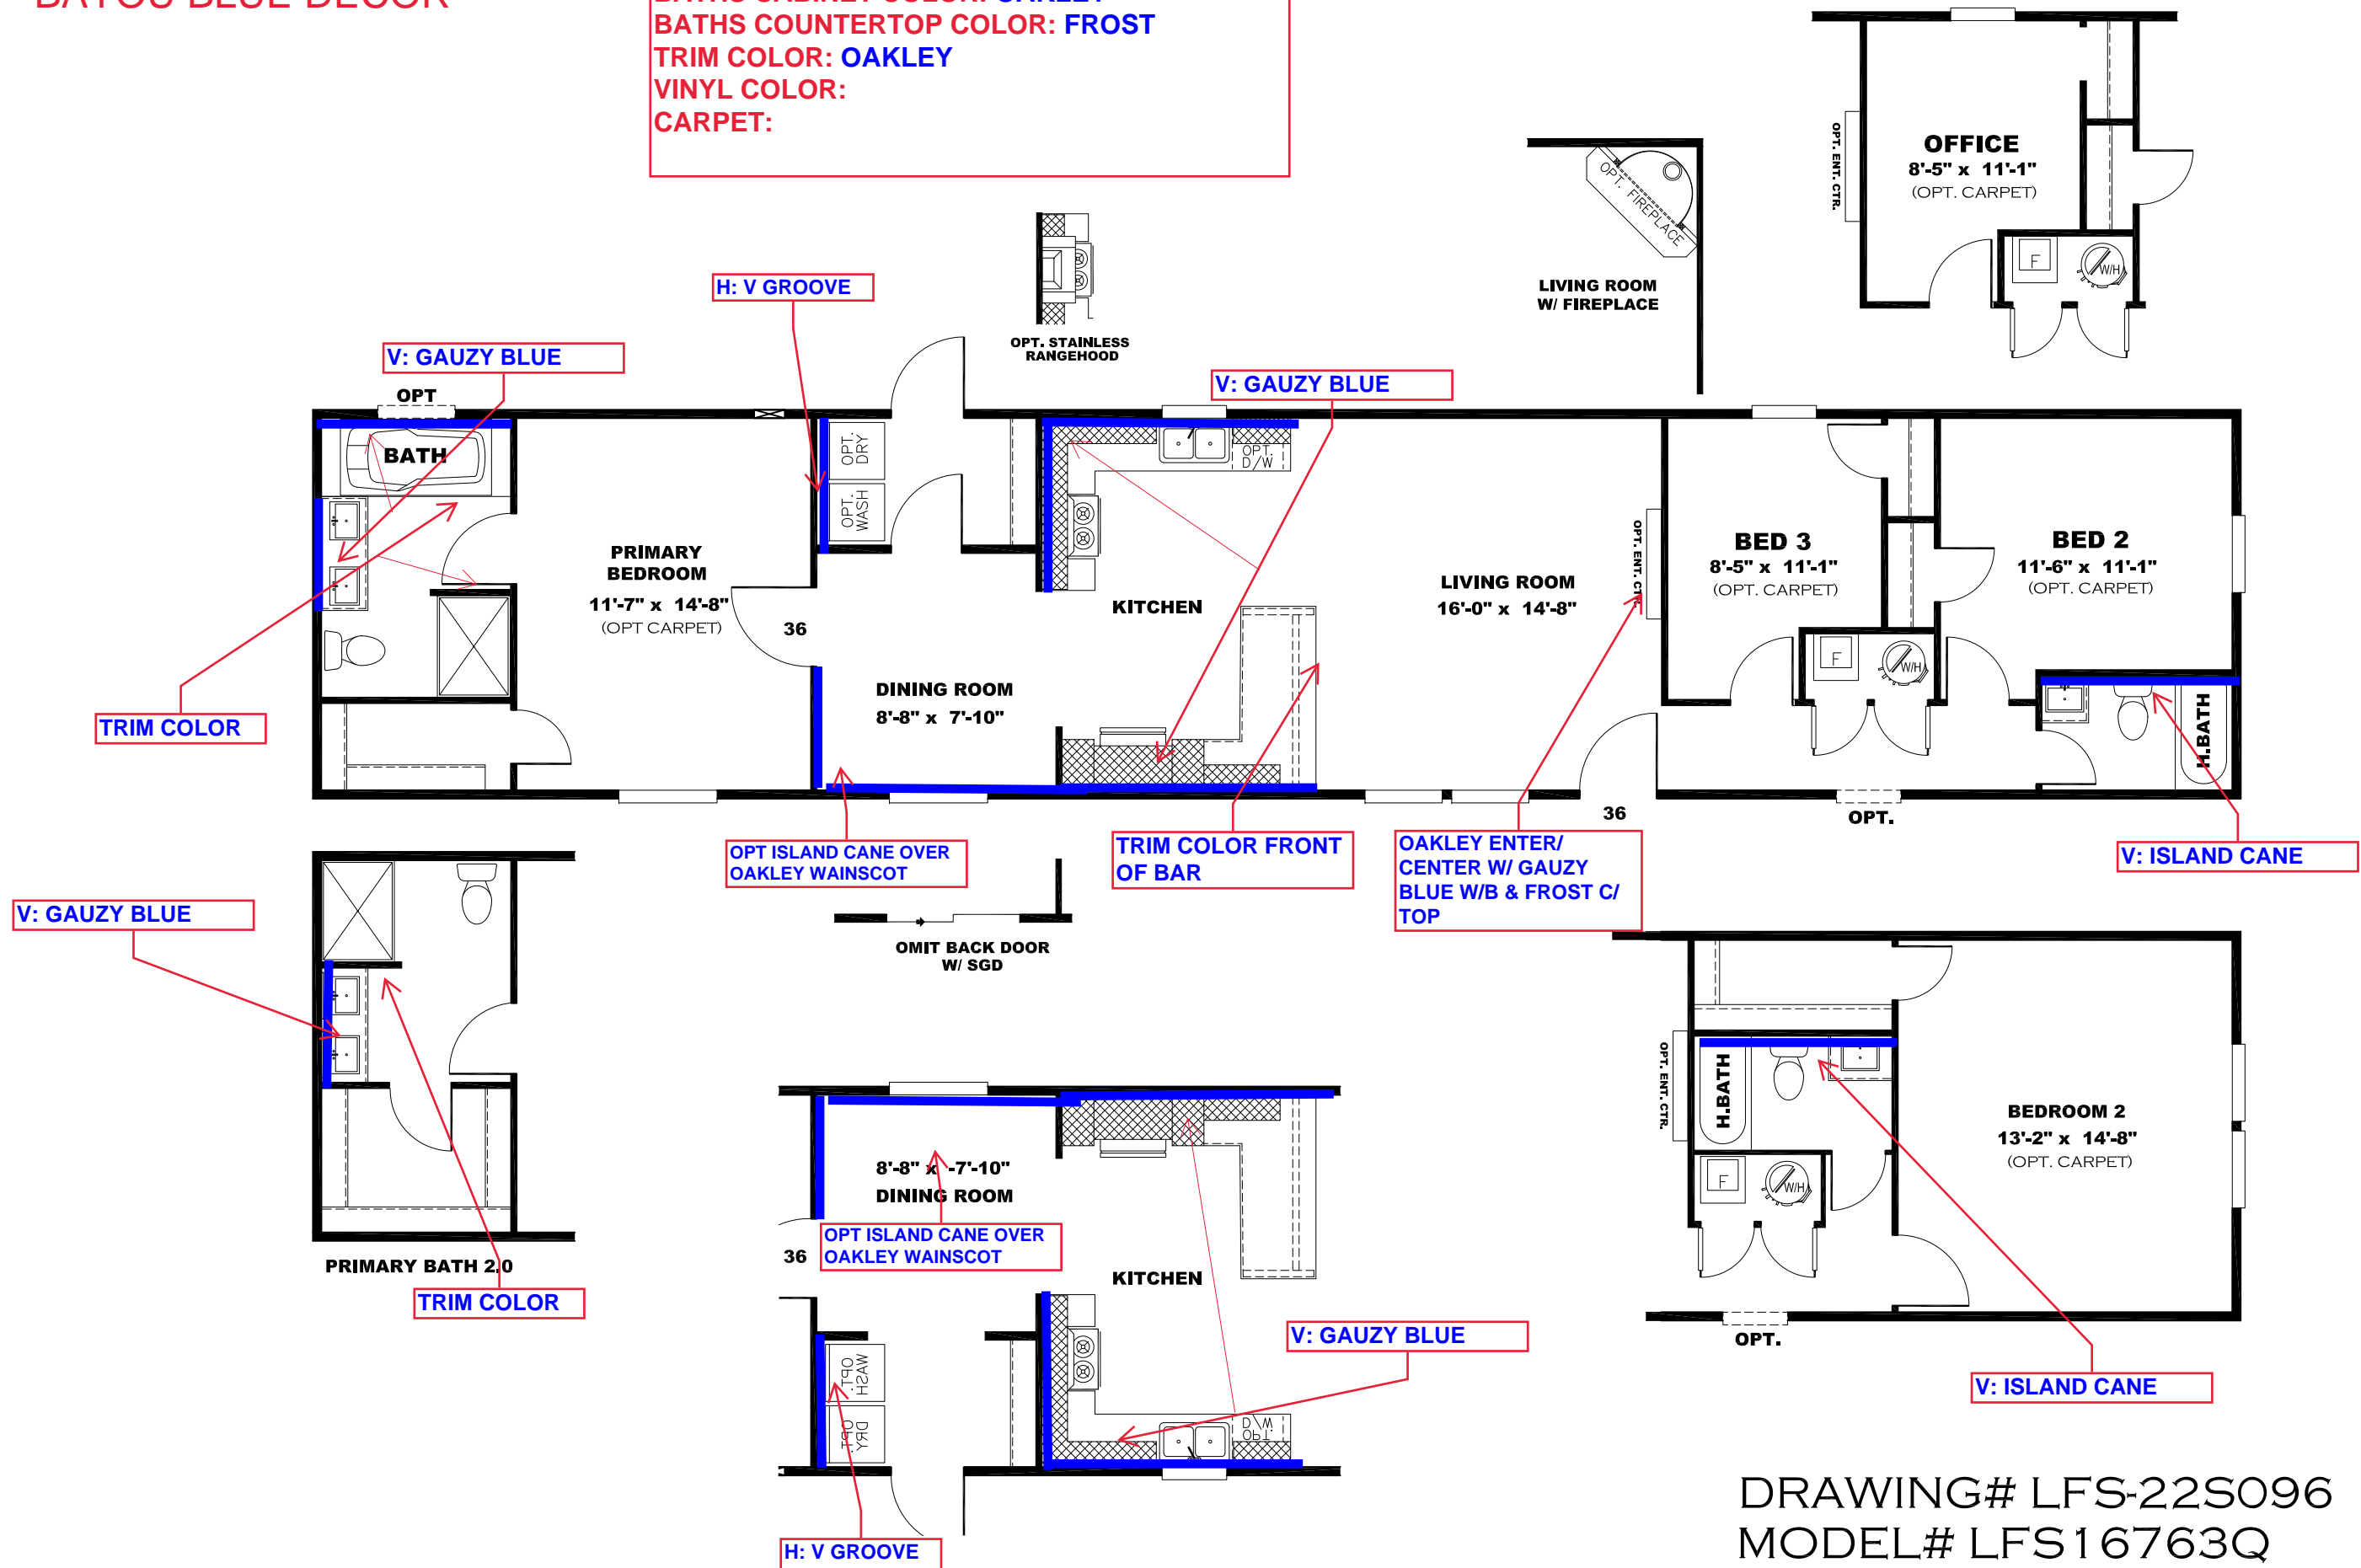

**** BAYOU BLUE DECOR ****

KITCHEN CABINET COLOR : OAKLEY
KITCHEN COUNTERTOP COLOR: FROST
BATHS CABINET COLOR: OAKLEY
BATHS COUNTERTOP COLOR: FROST
TRIM COLOR: OAKLEY
VINYL COLOR:
CARPET:

REV:-7/10/2023 10:48 AM

DRAWING# LFS-22S096
MODEL# LFS16763Q
16' X 76' LIFESTYLE