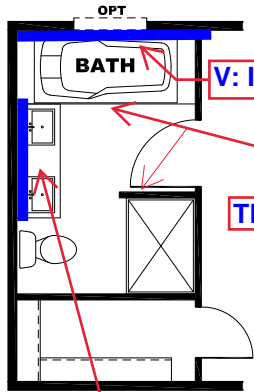

**** SWEET MAGNOLIA DECOR ****

H: V-GROOVE

**OAKLEY ENTER/
CENTER W/ ISLAND
CANE W/B & LISOLA
C/TOP**

TRIM COLOR

**V: WHITE TIN
TILE**

OMIT BACK DOOR W/ OPT SGD

V: ISLAND CANE

**OPT ISLAND CANE
OVER OAKLEY
WAINSCOT**

**V: WHITE TIN
TILE**

2 BEDROOM OPTION

V: ISLAND CANE

TRIM COLOR

**V: WHITE TIN
TILE**

KITCHEN CABINET COLOR : ALABASTER WHITE
KITCHEN COUNTERTOP COLOR: LISOLA
KITCHEN ISLAND COLOR: OAKLEY
KITCHEN ISLAND COUNTERTOP COLOR: WHITE CYPRESS
BATHS CABINET COLOR: ALABASTER WHITE
BATHS COUNTERTOP COLOR: LISOLA
TRIM COLOR: OAKLEY
VINYL COLOR:
CARPET COLOR

**2 BEDROOM OPTION
(FLIPPED)**

DRAWING# LFS-S130
 MODEL# LFS16763S
 16' x 76' LIFESTYLE