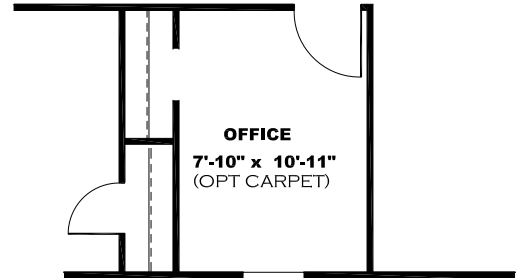

KITCHEN CABINET COLOR : ALABASTER WHITE
KITCHEN COUNTERTOP COLOR: LISOLA
KITCHEN ISLAND COLOR: OAKLEY
KITCHEN ISLAND COUNTERTOP COLOR: WHITE CYPRESS
BATHS CABINET COLOR: ALABASTER WHITE
BATHS COUNTERTOP COLOR: LISOLA
TRIM COLOR: OAKLEY
VINYL COLOR:
CARPET COLOR