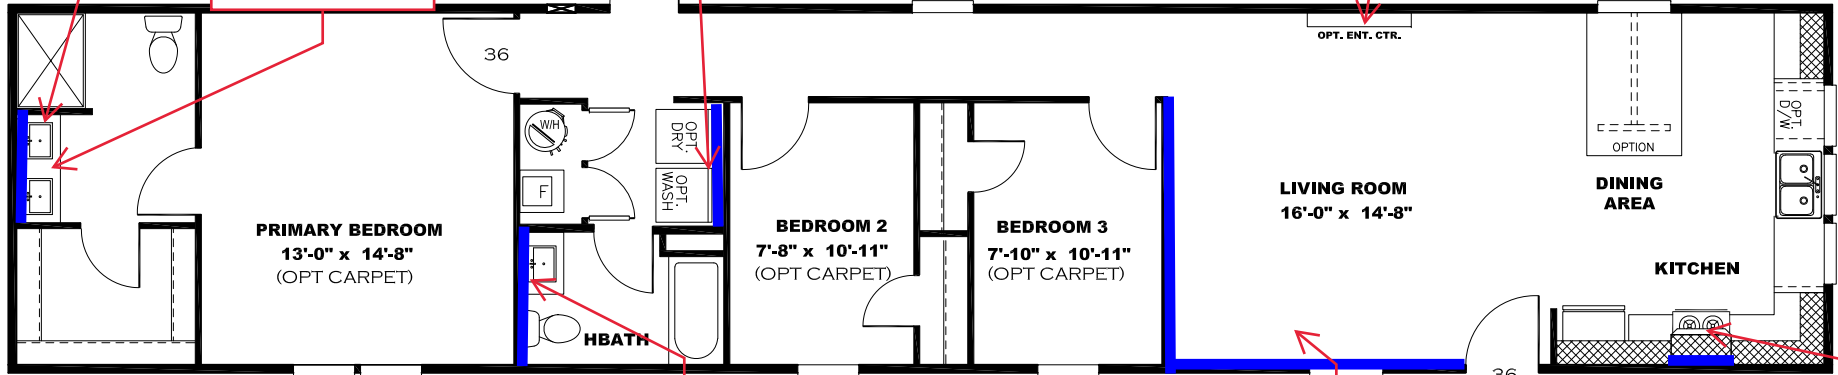

**** SWEET MAGNOLIA DECOR ****

H: V-GROOVE

**OAKLEY ENTER/
CENTER W/ ISLAND
CANE W/B & LISOLA
C/TOP**

TRIM COLOR

**V: WHITE TIN
TILE**

OMIT BACK DOOR W/ OPT SGD

V: ISLAND CANE

**OPT ISLAND CANE
OVER OAKLEY
WAINSCOT**

**V: WHITE TIN
TILE**

2 BEDROOM OPTION

V: ISLAND CANE

TRIM COLOR

**V: WHITE TIN
TILE**

KITCHEN CABINET COLOR : ALABASTER WHITE
KITCHEN COUNTERTOP COLOR: LISOLA
KITCHEN ISLAND COLOR: OAKLEY
KITCHEN ISLAND COUNTERTOP COLOR: WHITE CYPRESS
BATHS CABINET COLOR: ALABASTER WHITE
BATHS COUNTERTOP COLOR: LISOLA
TRIM COLOR: OAKLEY
VINYL COLOR:
CARPET COLOR

**2 BEDROOM OPTION
(FLIPPED)**

DRAWING# LFS-S130
 MODEL# LFS16763S
 16' x 76' LIFESTYLE