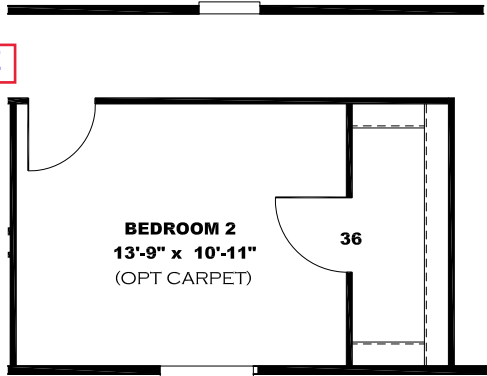

**** SWEET MAGNOLIA DECOR ****

H: V-GROOVE

**OAKLEY ENTER/
CENTER W/ ISLAND
CANE W/B & LISOLA
C/TOP**

TRIM COLOR

**V: WHITE TIN
TILE**

OMIT BACK DOOR W/ OPT SGD

V: ISLAND CANE

**OPT ISLAND CANE
OVER OAKLEY
WAINSCOT**

**V: WHITE TIN
TILE**

2 BEDROOM OPTION

V: ISLAND CANE

TRIM COLOR

**V: WHITE TIN
TILE**

KITCHEN CABINET COLOR : ALABASTER WHITE
KITCHEN COUNTERTOP COLOR: LISOLA
KITCHEN ISLAND COLOR: OAKLEY
KITCHEN ISLAND COUNTERTOP COLOR: WHITE CYPRESS
BATHS CABINET COLOR: ALABASTER WHITE
BATHS COUNTERTOP COLOR: LISOLA
TRIM COLOR: OAKLEY
VINYL COLOR:
CARPET COLOR

**2 BEDROOM OPTION
(FLIPPED)**

DRAWING# LFS-S130
 MODEL# LFS16763S
 16' x 76' LIFESTYLE