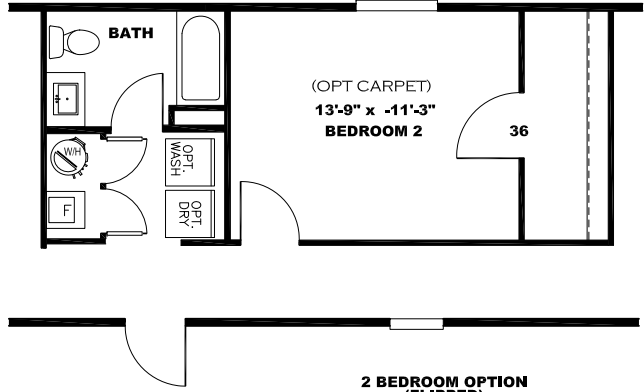

**** SWEET MAGNOLIA DECOR ****

H: V-GROOVE

**OAKLEY ENTER/
CENTER W/ ISLAND
CANE W/B & LISOLA
C/TOP**

TRIM COLOR

**V: WHITE TIN
TILE**

OMIT BACK DOOR W/ OPT SGD

V: ISLAND CANE

**OPT ISLAND CANE
OVER OAKLEY
WAINSCOT**

**V: WHITE TIN
TILE**

2 BEDROOM OPTION

V: ISLAND CANE

TRIM COLOR

**V: WHITE TIN
TILE**

KITCHEN CABINET COLOR : ALABASTER WHITE
KITCHEN COUNTERTOP COLOR: LISOLA
KITCHEN ISLAND COLOR: OAKLEY
KITCHEN ISLAND COUNTERTOP COLOR: WHITE CYPRESS
BATHS CABINET COLOR: ALABASTER WHITE
BATHS COUNTERTOP COLOR: LISOLA
TRIM COLOR: OAKLEY
VINYL COLOR:
CARPET COLOR

**2 BEDROOM OPTION
(FLIPPED)**

DRAWING# LFS-S130
 MODEL# LFS16763S
 16' x 76' LIFESTYLE