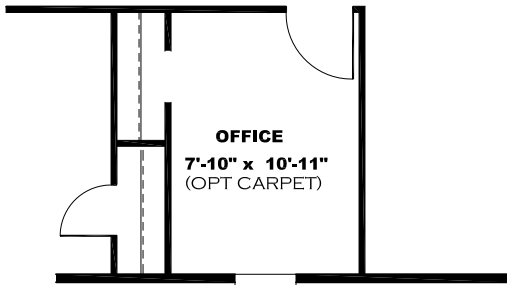

**TRIM COLOR**

**BEDROOM 2  
13'-9" x 10'-11"  
(OPT CARPET)**

**LIVING ROOM  
W/ FIREPLACE**

**OFFICE  
7'-10" x 10'-11"  
(OPT CARPET)**

**OPT. VENETIAN BATH  
V: DRAMAS  
HERRIGBONE**

**KITCHEN CABINET COLOR: ALABASTER WHITE  
KITCHEN COUNTERTOP COLOR: BRAZILIAN BLUE  
KITCHEN ISLAND CABINET COLOR: CLUB GREY  
KITCHEN ISLAND COUNTERTOP COLOR: WHITE CYPRESS  
HBATH CABINET COLOR: ALABASTER WHITE  
HBATH COUNTERTOP COLOR: BRAZILIAN BLUE  
PBATH CABINET COLOR: CLUB BLUE  
PBATH COUNTERTOP COLOR: WHITE CYPRESS  
TRIM COLOR: CLUB GREY  
FLOOR VINYL:  
CARPET:**

**(OPT CARPET)  
13'-9" x 11'-3"  
BEDROOM 2**

**2 BEDROOM OPTION  
(FLIPPED)**

**DRAWING# LFS-S130  
MODEL# LFS16763S  
16' x 76' LIFESTYLE**