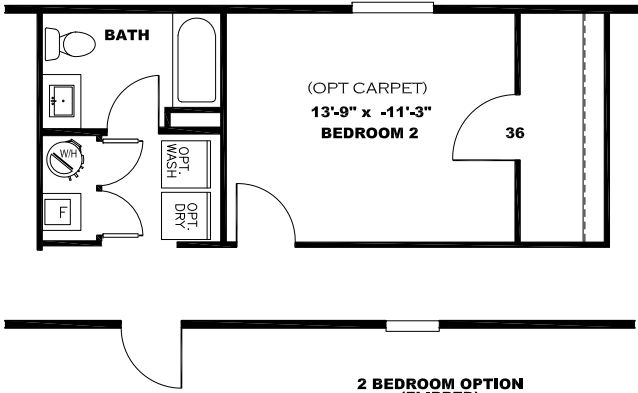

OMIT BACK DOOR W/ OPT SGD

OPT. ENT. CTR.

**PRIMARY BEDROOM  
13'-0" x 14'-8"  
(OPT CARPET)**

**BEDROOM 2  
7'-8" x 10'-11"  
(OPT CARPET)**

**BEDROOM 3  
7'-10" x 10'-11"  
(OPT CARPET)**

**LIVING ROOM  
16'-0" x 14'-8"**

**TRIM COLOR**

**BEDROOM 2  
13'-9" x 10'-11"  
(OPT CARPET)**

**LIVING ROOM  
W/ FIREPLACE**

**OFFICE  
7'-10" x 10'-11"  
(OPT CARPET)**

**OPT. VENETIAN BATH  
V: DRAMAS  
HERRIGBONE**

**KITCHEN CABINET COLOR: ALABASTER WHITE  
KITCHEN COUNTERTOP COLOR: BRAZILIAN BLUE  
KITCHEN ISLAND CABINET COLOR: CLUB GREY  
KITCHEN ISLAND COUNTERTOP COLOR: WHITE CYPRESS  
HBATH CABINET COLOR: ALABASTER WHITE  
HBATH COUNTERTOP COLOR: BRAZILIAN BLUE  
PBATH CABINET COLOR: CLUB BLUE  
PBATH COUNTERTOP COLOR: WHITE CYPRESS  
TRIM COLOR: CLUB GREY  
FLOOR VINYL:  
CARPET:**

**(OPT CARPET)  
13'-9" x 11'-3"  
BEDROOM 2**

**2 BEDROOM OPTION  
(FLIPPED)**

**DRAWING# LFS-S130  
MODEL# LFS16763S  
16' x 76' LIFESTYLE**