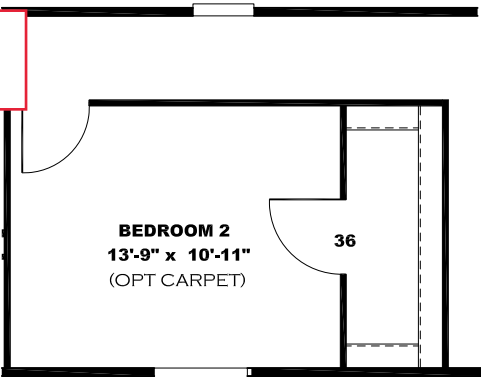

OMIT BACK DOOR W/ OPT SGD

OPT. ENT. CTR.

**PRIMARY BEDROOM  
13'-0" x 14'-8"  
(OPT CARPET)**

**BEDROOM 2  
7'-8" x 10'-11"  
(OPT CARPET)**

**BEDROOM 3  
7'-10" x 10'-11"  
(OPT CARPET)**

**LIVING ROOM  
16'-0" x 14'-8"**

**TRIM COLOR**

**BEDROOM 2  
13'-9" x 10'-11"  
(OPT CARPET)**

**LIVING ROOM  
W/ FIREPLACE**

**OFFICE  
7'-10" x 10'-11"  
(OPT CARPET)**

**OPT. VENETIAN BATH  
V: DRAMAS  
HERRIGBONE**

**KITCHEN CABINET COLOR: ALABASTER WHITE  
KITCHEN COUNTERTOP COLOR: BRAZILIAN BLUE  
KITCHEN ISLAND CABINET COLOR: CLUB GREY  
KITCHEN ISLAND COUNTERTOP COLOR: WHITE CYPRESS  
HBATH CABINET COLOR: ALABASTER WHITE  
HBATH COUNTERTOP COLOR: BRAZILIAN BLUE  
PBATH CABINET COLOR: CLUB BLUE  
PBATH COUNTERTOP COLOR: WHITE CYPRESS  
TRIM COLOR: CLUB GREY  
FLOOR VINYL:  
CARPET:**

**(OPT CARPET)  
13'-9" x 11'-3"  
BEDROOM 2**

**2 BEDROOM OPTION  
(FLIPPED)**

**DRAWING# LFS-S130  
MODEL# LFS16763S  
16' x 76' LIFESTYLE**