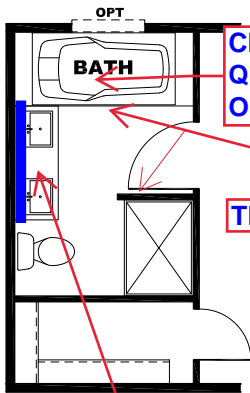

**CRYSTAL
QUARTZ REST
OF WALLS**

TRIM COLOR