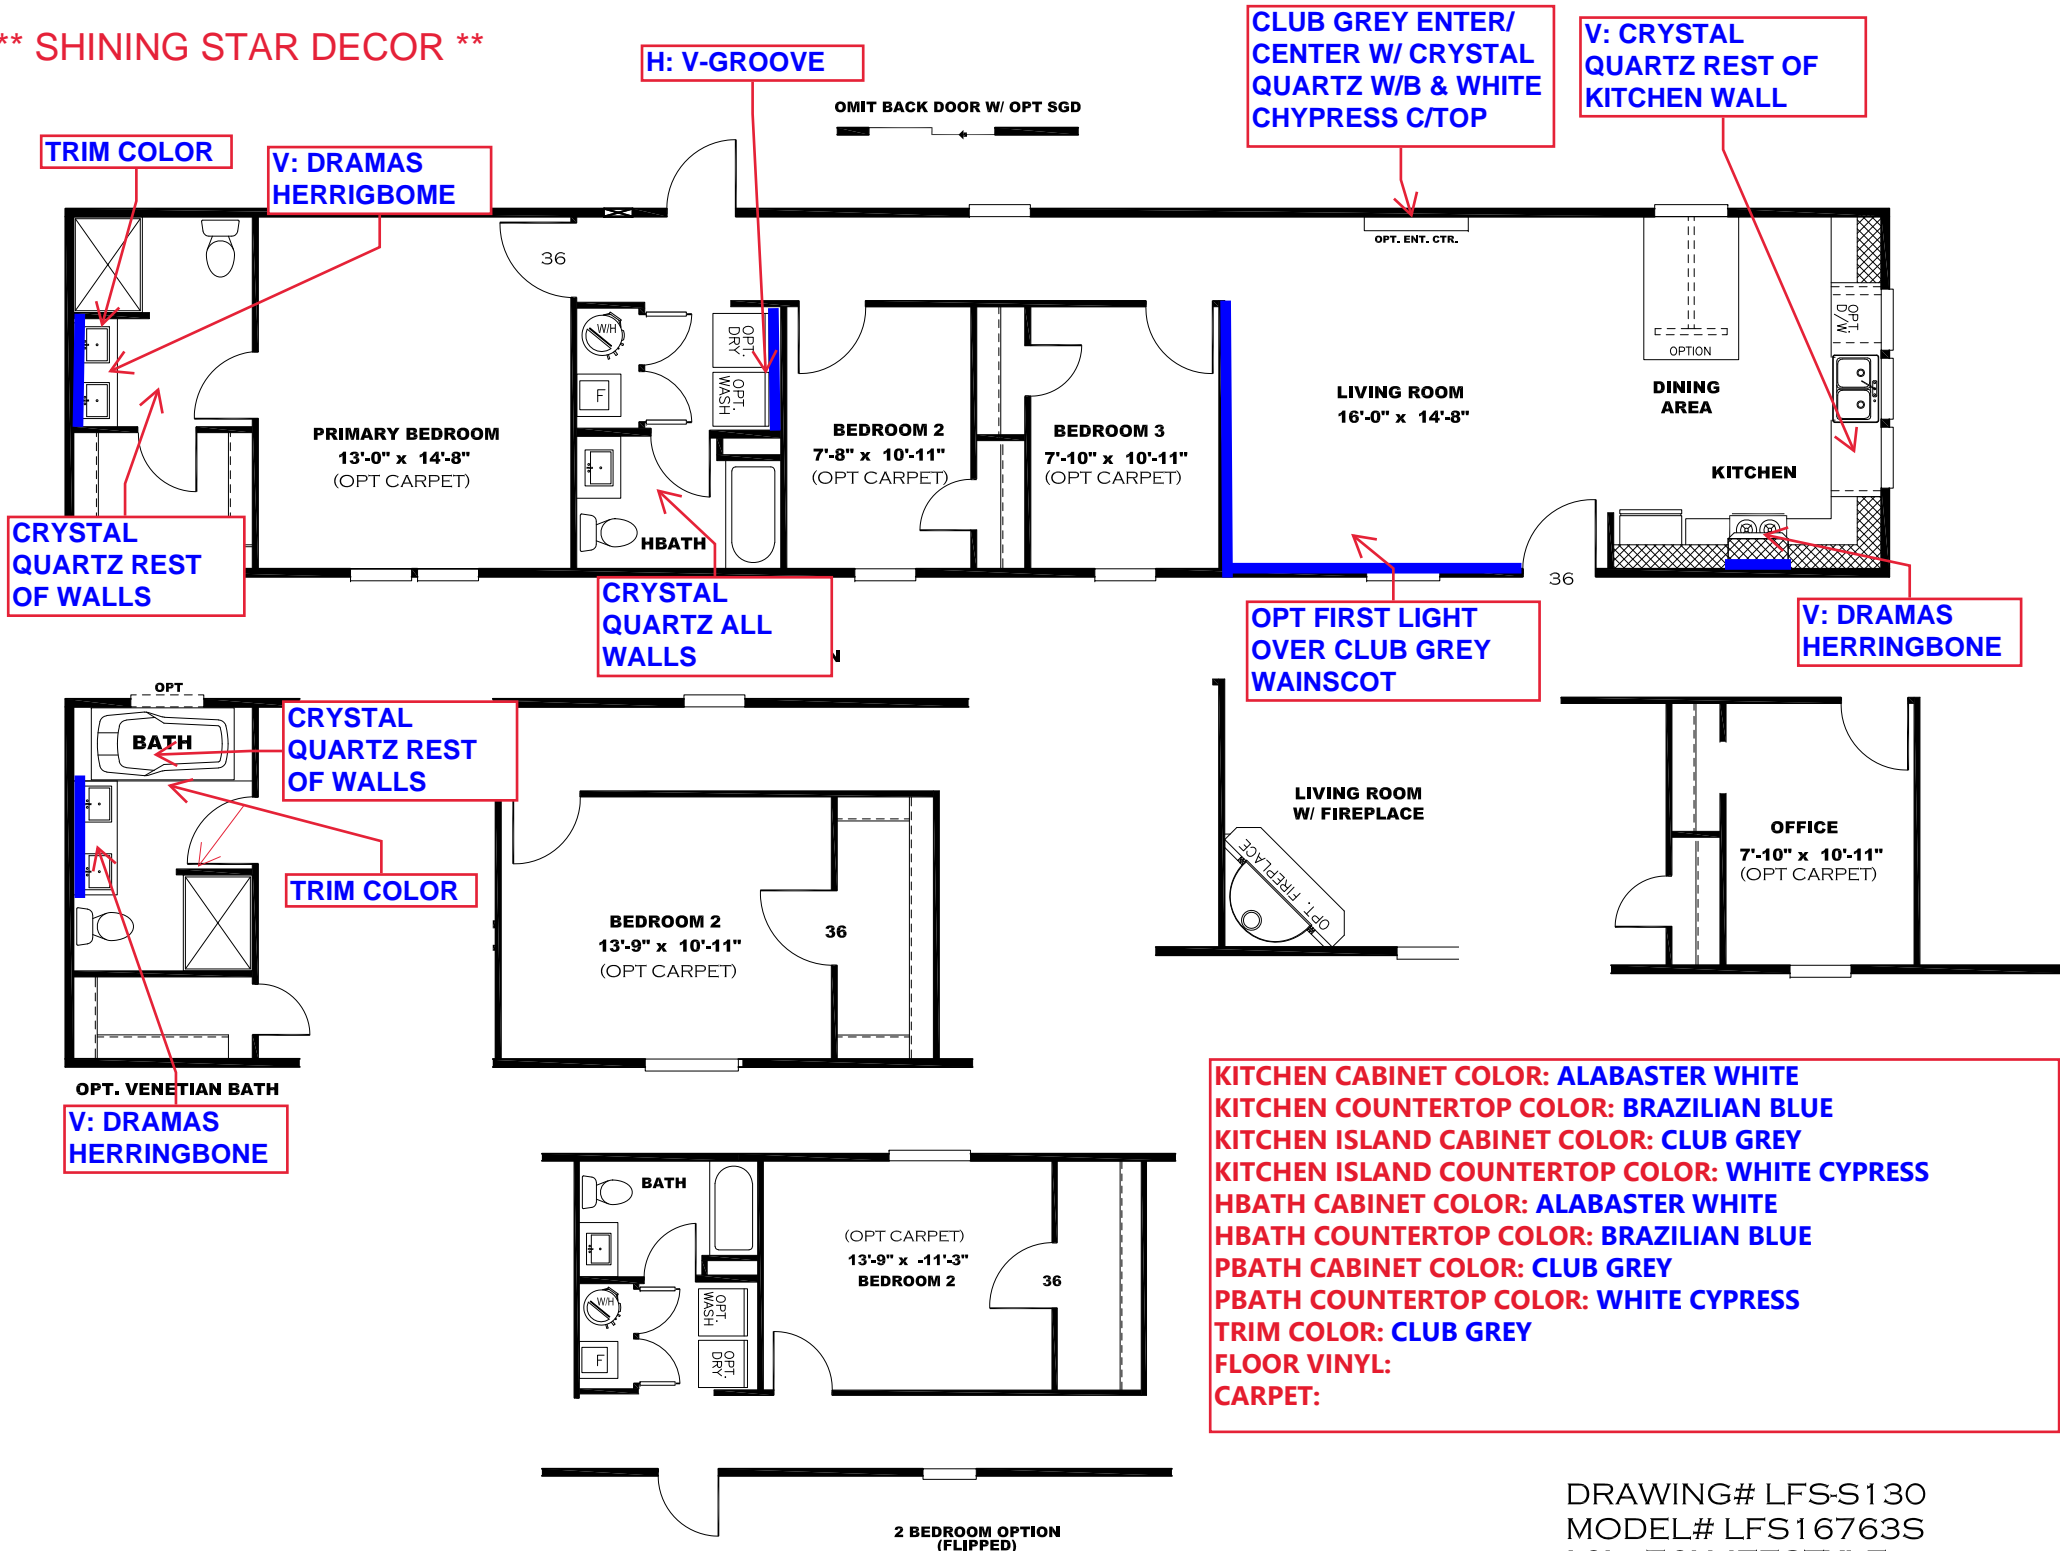

**\*\* SHINING STAR DECOR \*\***

**CLUB GREY ENTER/  
CENTER W/ CRYSTAL  
QUARTZ W/B & WHITE  
CHYPRESS C/TOP**

**V: CRYSTAL  
QUARTZ REST OF  
KITCHEN WALL**

**H: V-GROOVE**

**TRIM COLOR**

**V: DRAMAS  
HERRIGBOME**

OMIT BACK DOOR W/ OPT SGD

OPT. ENT. CTR.

**PRIMARY BEDROOM  
13'-0" x 14'-8"  
(OPT CARPET)**

**BEDROOM 2  
7'-8" x 10'-11"  
(OPT CARPET)**

**BEDROOM 3  
7'-10" x 10'-11"  
(OPT CARPET)**

**LIVING ROOM  
16'-0" x 14'-8"**

**TRIM COLOR**

**BEDROOM 2  
13'-9" x 10'-11"  
(OPT CARPET)**

**LIVING ROOM  
W/ FIREPLACE**

**OFFICE  
7'-10" x 10'-11"  
(OPT CARPET)**

**OPT. VENETIAN BATH  
V: DRAMAS  
HERRIGBONE**

**KITCHEN CABINET COLOR: ALABASTER WHITE  
KITCHEN COUNTERTOP COLOR: BRAZILIAN BLUE  
KITCHEN ISLAND CABINET COLOR: CLUB GREY  
KITCHEN ISLAND COUNTERTOP COLOR: WHITE CYPRESS  
HBATH CABINET COLOR: ALABASTER WHITE  
HBATH COUNTERTOP COLOR: BRAZILIAN BLUE  
PBATH CABINET COLOR: CLUB BLUE  
PBATH COUNTERTOP COLOR: WHITE CYPRESS  
TRIM COLOR: CLUB GREY  
FLOOR VINYL:  
CARPET:**

**(OPT CARPET)  
13'-9" x 11'-3"  
BEDROOM 2**

**2 BEDROOM OPTION  
(FLIPPED)**

**DRAWING# LFS-S130  
MODEL# LFS16763S  
16' x 76' LIFESTYLE**