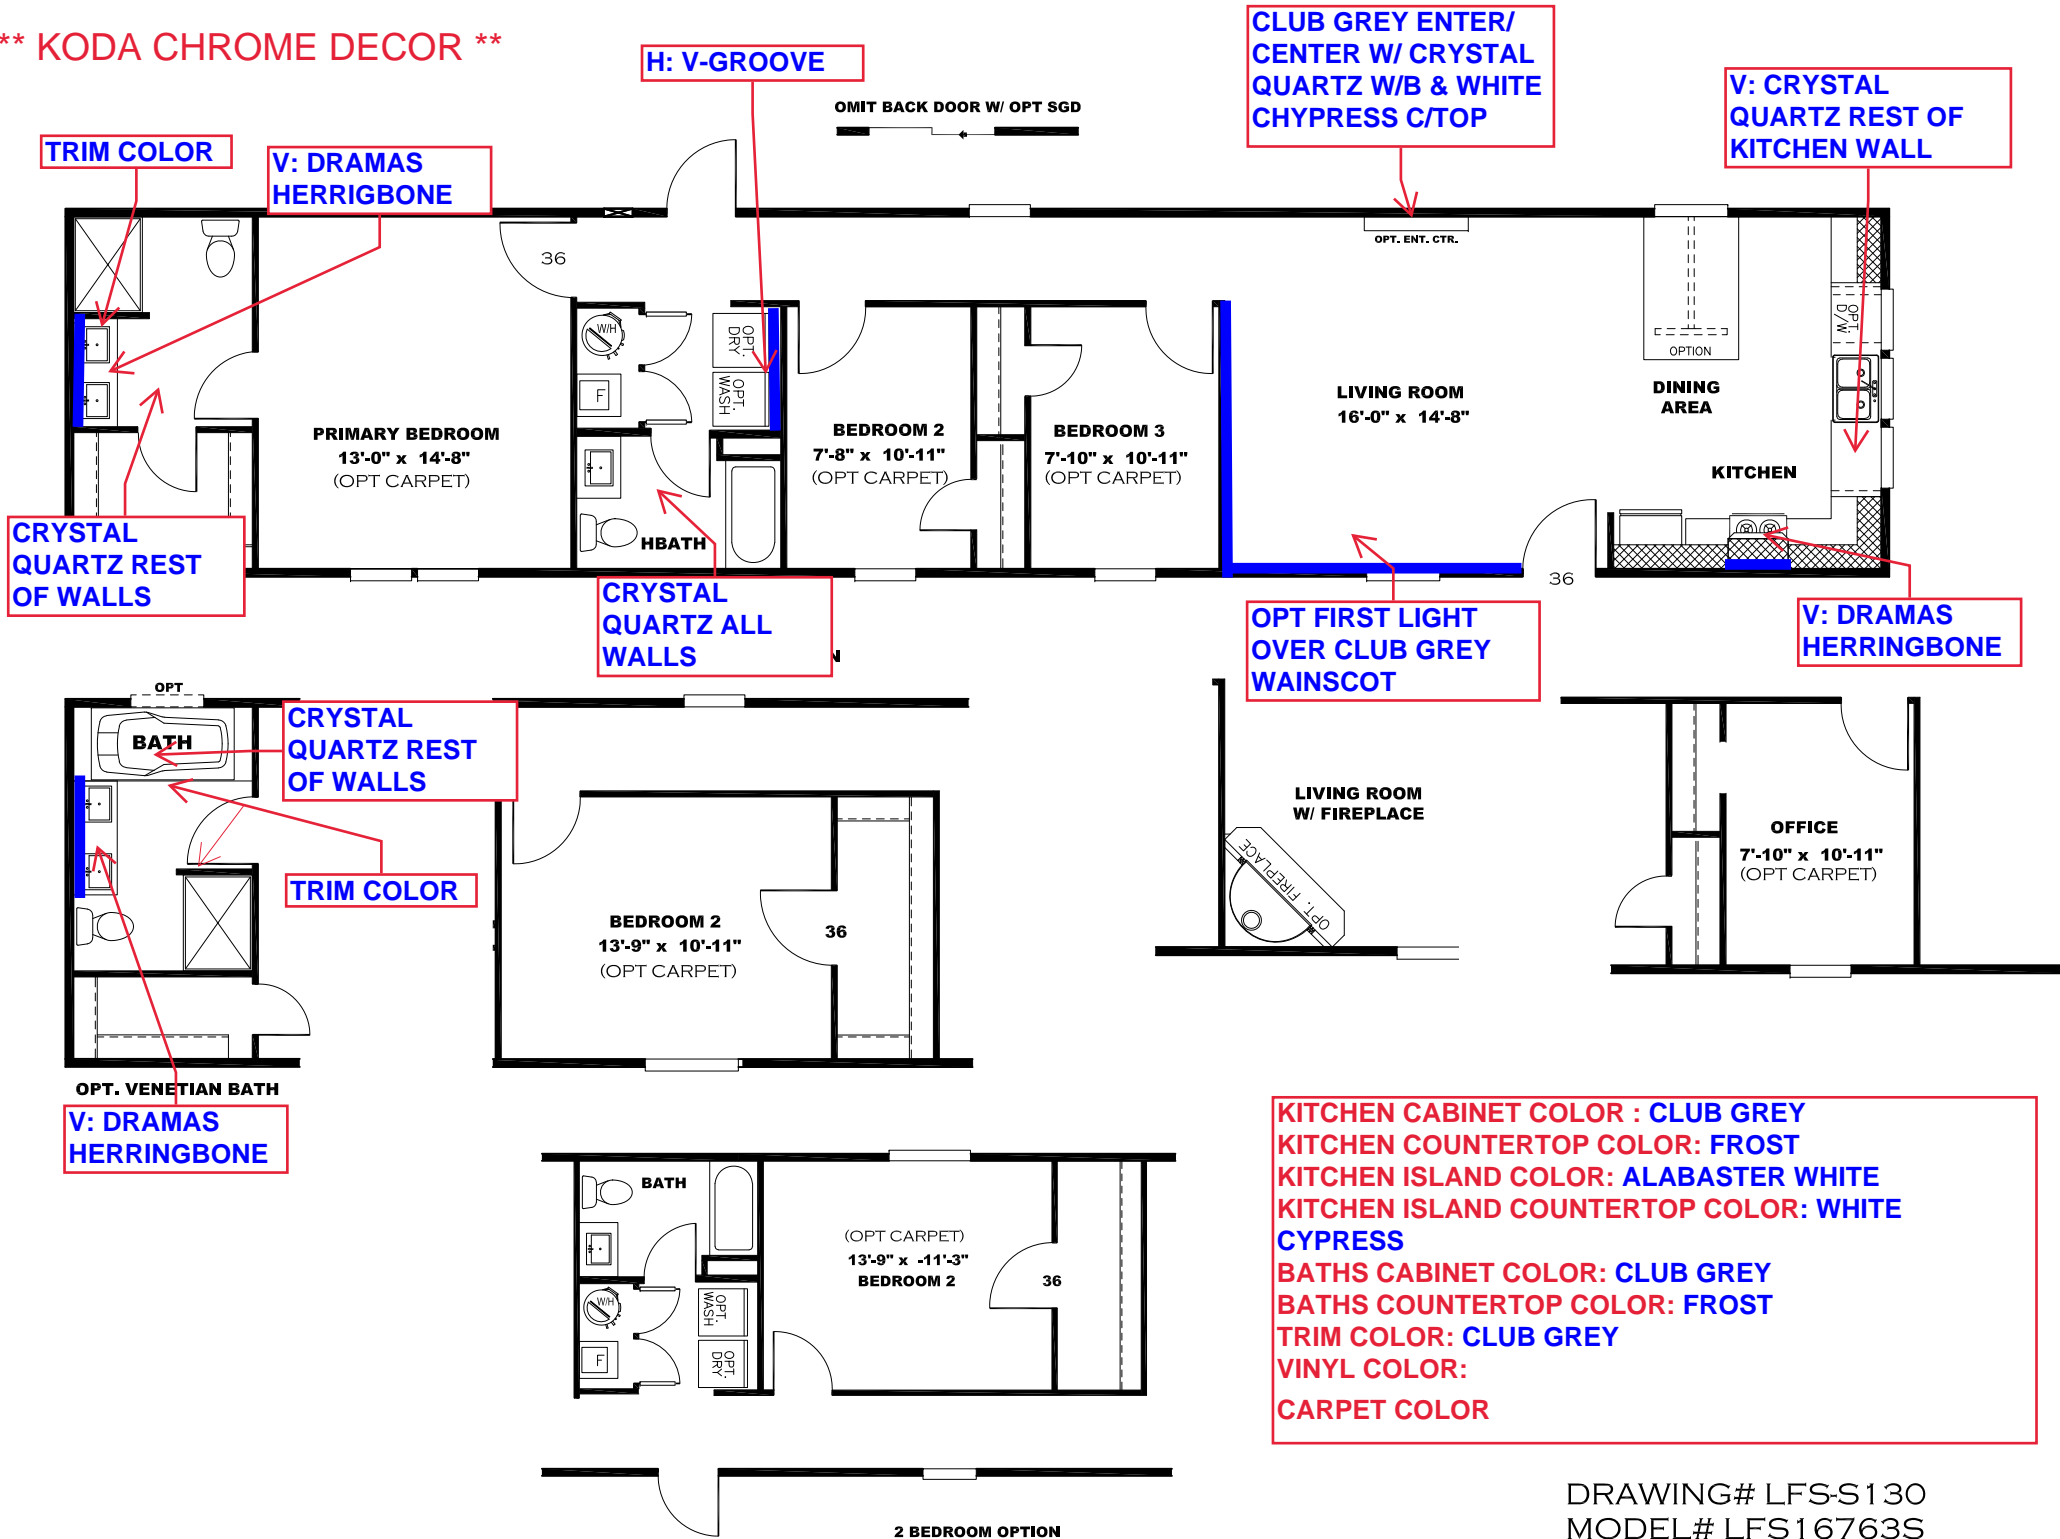

**** KODA CHROME DECOR ****

DRAWING# LFS-S130
 MODEL# LFS16763S
 16' x 76' LIFESTYLE