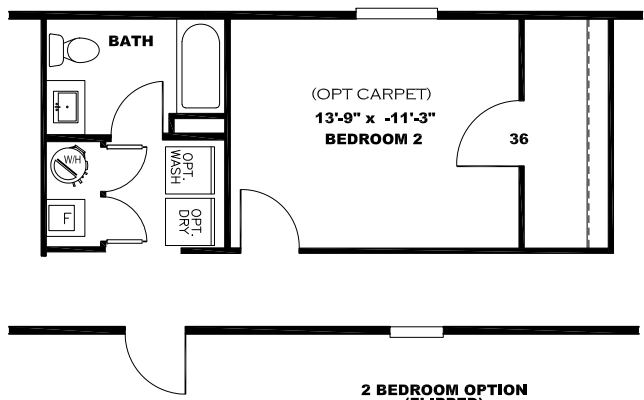

**** KODA CHROME DECOR ****

DRAWING# LFS-S130
 MODEL# LFS16763S
 16' x 76' LIFESTYLE