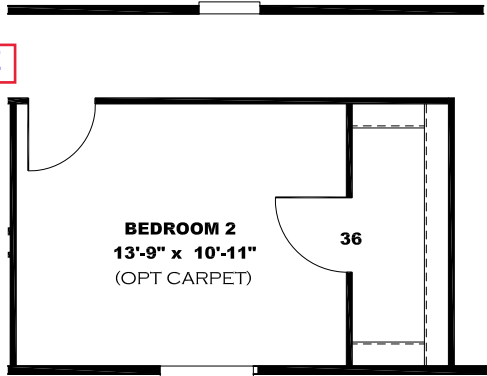

** GREEN RIVER DECOR **

H: V-GROOVE

**OAKLEY ENTER/
CENTER W/ ISLAND
CANE W/B & LISOLA
C/TOP**

TRIM COLOR

**V: DRAMAS
MARBLE**

OMIT BACK DOOR W/ OPT SGD

V: ISLAND CANE

**OPT ISLAND CANE
OVER OAKLEY
WAINSCOT**

**V: DRAMAS
MARBLE**

2 BEDROOM OPTION

V: ISLAND CANE

TRIM COLOR

OPT. VENETIAN BATH

**V: DRAMAS
MARBLE**

**KITCHEN CABINET COLOR : OAKLEY
KITCHEN COUNTERTOP COLOR: LISOLA
KITCHEN ISLAND COLOR: PLOVER
KITCHEN ISLAND COUNTERTOP COLOR: FIELD ELM
BATHS CABINET COLOR: OAKLEY
BATHS COUNTERTOP COLOR: LISOLA
TRIM COLOR: OAKLEY
VINYL COLOR:
CARPET COLOR**

**2 BEDROOM OPTION
(FLIPPED)**

**DRAWING# LFS-S130
MODEL# LFS16763S
16' x 76' LIFESTYLE**