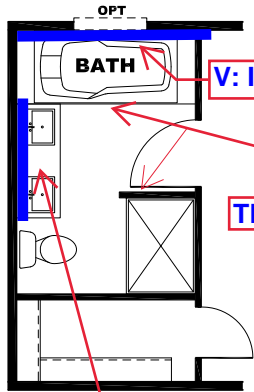

V: ISLAND CANE

TRIM COLOR