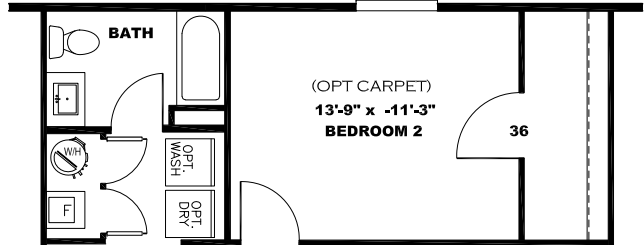

**2 BEDROOM OPTION
(FLIPPED)**

**DRAWING# LFS-S130
MODEL# LFS16763S
16' x 76' LIFESTYLE**