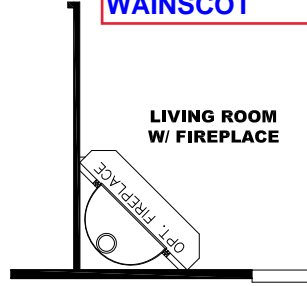

** GREEN RIVER DECOR **

H: V-GROOVE

**OAKLEY ENTER/
CENTER W/ ISLAND
CANE W/B & LISOLA
C/TOP**

TRIM COLOR

**V: DRAMAS
MARBLE**

OMIT BACK DOOR W/ OPT SGD

V: ISLAND CANE

**OPT ISLAND CANE
OVER OAKLEY
WAINSCOT**

**V: DRAMAS
MARBLE**

2 BEDROOM OPTION

V: ISLAND CANE

TRIM COLOR

OPT. VENETIAN BATH

**V: DRAMAS
MARBLE**

**KITCHEN CABINET COLOR : OAKLEY
KITCHEN COUNTERTOP COLOR: LISOLA
KITCHEN ISLAND COLOR: PLOVER
KITCHEN ISLAND COUNTERTOP COLOR: FIELD ELM
BATHS CABINET COLOR: OAKLEY
BATHS COUNTERTOP COLOR: LISOLA
TRIM COLOR: OAKLEY
VINYL COLOR:
CARPET COLOR**

**2 BEDROOM OPTION
(FLIPPED)**

**DRAWING# LFS-S130
MODEL# LFS16763S
16' x 76' LIFESTYLE**