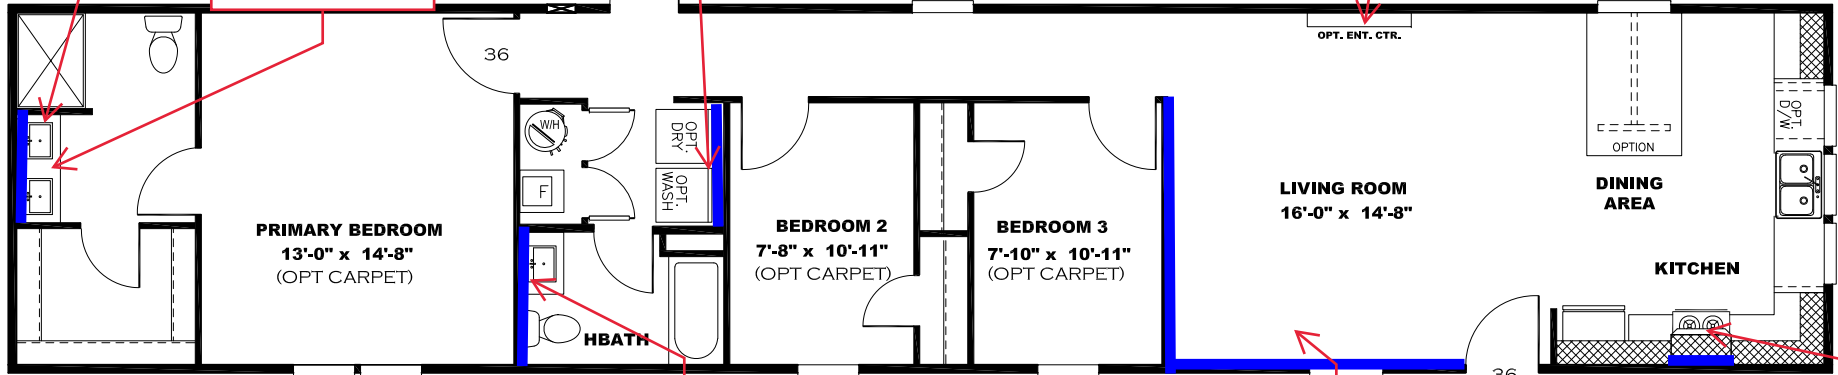

**** GREEN RIVER DECOR ****

H: V-GROOVE

**OAKLEY ENTER/
CENTER W/ ISLAND
CANE W/B & LISOLA
C/TOP**

TRIM COLOR

**V: DRAMAS
MARBLE**

OMIT BACK DOOR W/ OPT SGD

V: ISLAND CANE

**OPT ISLAND CANE
OVER OAKLEY
WAINSCOT**

**V: DRAMAS
MARBLE**

2 BEDROOM OPTION

V: ISLAND CANE

TRIM COLOR

OPT. VENETIAN BATH

**V: DRAMAS
MARBLE**

**KITCHEN CABINET COLOR : OAKLEY
KITCHEN COUNTERTOP COLOR: LISOLA
KITCHEN ISLAND COLOR: PLOVER
KITCHEN ISLAND COUNTERTOP COLOR: FIELD ELM
BATHS CABINET COLOR: OAKLEY
BATHS COUNTERTOP COLOR: LISOLA
TRIM COLOR: OAKLEY
VINYL COLOR:
CARPET COLOR**

**2 BEDROOM OPTION
(FLIPPED)**

**DRAWING# LFS-S130
MODEL# LFS16763S
16' x 76' LIFESTYLE**