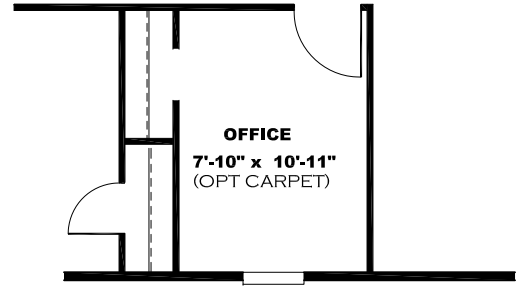

** GREEN RIVER DECOR **

H: V-GROOVE

**OAKLEY ENTER/
CENTER W/ ISLAND
CANE W/B & LISOLA
C/TOP**

TRIM COLOR

**V: DRAMAS
MARBLE**

OMIT BACK DOOR W/ OPT SGD

V: ISLAND CANE

**OPT ISLAND CANE
OVER OAKLEY
WAINSCOT**

**V: DRAMAS
MARBLE**

2 BEDROOM OPTION

V: ISLAND CANE

TRIM COLOR

OPT. VENETIAN BATH

**V: DRAMAS
MARBLE**

**KITCHEN CABINET COLOR : OAKLEY
KITCHEN COUNTERTOP COLOR: LISOLA
KITCHEN ISLAND COLOR: PLOVER
KITCHEN ISLAND COUNTERTOP COLOR: FIELD ELM
BATHS CABINET COLOR: OAKLEY
BATHS COUNTERTOP COLOR: LISOLA
TRIM COLOR: OAKLEY
VINYL COLOR:
CARPET COLOR**

**2 BEDROOM OPTION
(FLIPPED)**

**DRAWING# LFS-S130
MODEL# LFS16763S
16' x 76' LIFESTYLE**