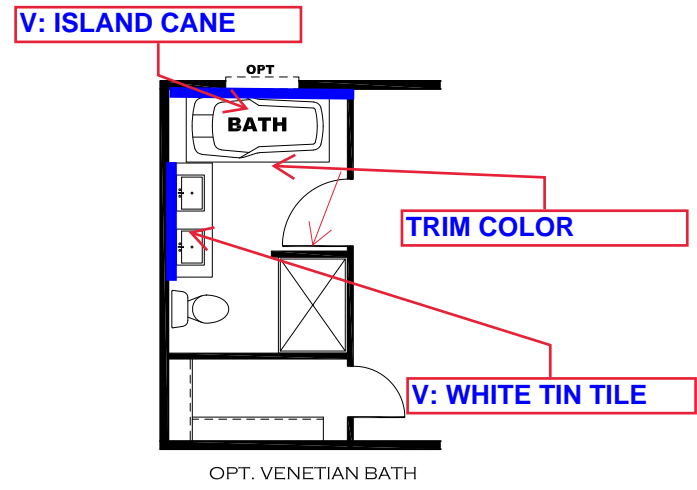

**\*\* SWEET MAGNOLIA DECOR \*\***

**2 BEDROOM OPTION**

**KITCHEN CABINET COLOR : ALABASTER WHITE**  
**KITCHEN COUNTERTOP COLOR: LISOLA**  
**KITCHEN ISLAND COLOR: OAKLEY**  
**KITCHEN ISLAND COUNTERTOP COLOR: WHITE CYPRESS**  
**BATHS CABINET COLOR: ALABASTER WHITE**  
**BATHS COUNTERTOP COLOR: LISOLA**  
**TRIM COLOR: OAKLEY**  
**VINYL COLOR:**  
**CARPET COLOR**

DRAWING# LFS-S128  
 MODEL# LFS16723S  
 16' x 72' LIFESTYLE