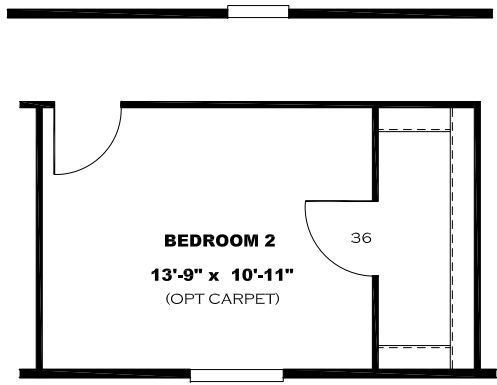

**\*\* SWEET MAGNOLIA DECOR \*\***

**2 BEDROOM OPTION**

**KITCHEN CABINET COLOR : ALABASTER WHITE**  
**KITCHEN COUNTERTOP COLOR: LISOLA**  
**KITCHEN ISLAND COLOR: OAKLEY**  
**KITCHEN ISLAND COUNTERTOP COLOR: WHITE CYPRESS**  
**BATHS CABINET COLOR: ALABASTER WHITE**  
**BATHS COUNTERTOP COLOR: LISOLA**  
**TRIM COLOR: OAKLEY**  
**VINYL COLOR:**  
**CARPET COLOR**

DRAWING# LFS-S128  
 MODEL# LFS16723S  
 16' x 72' LIFESTYLE