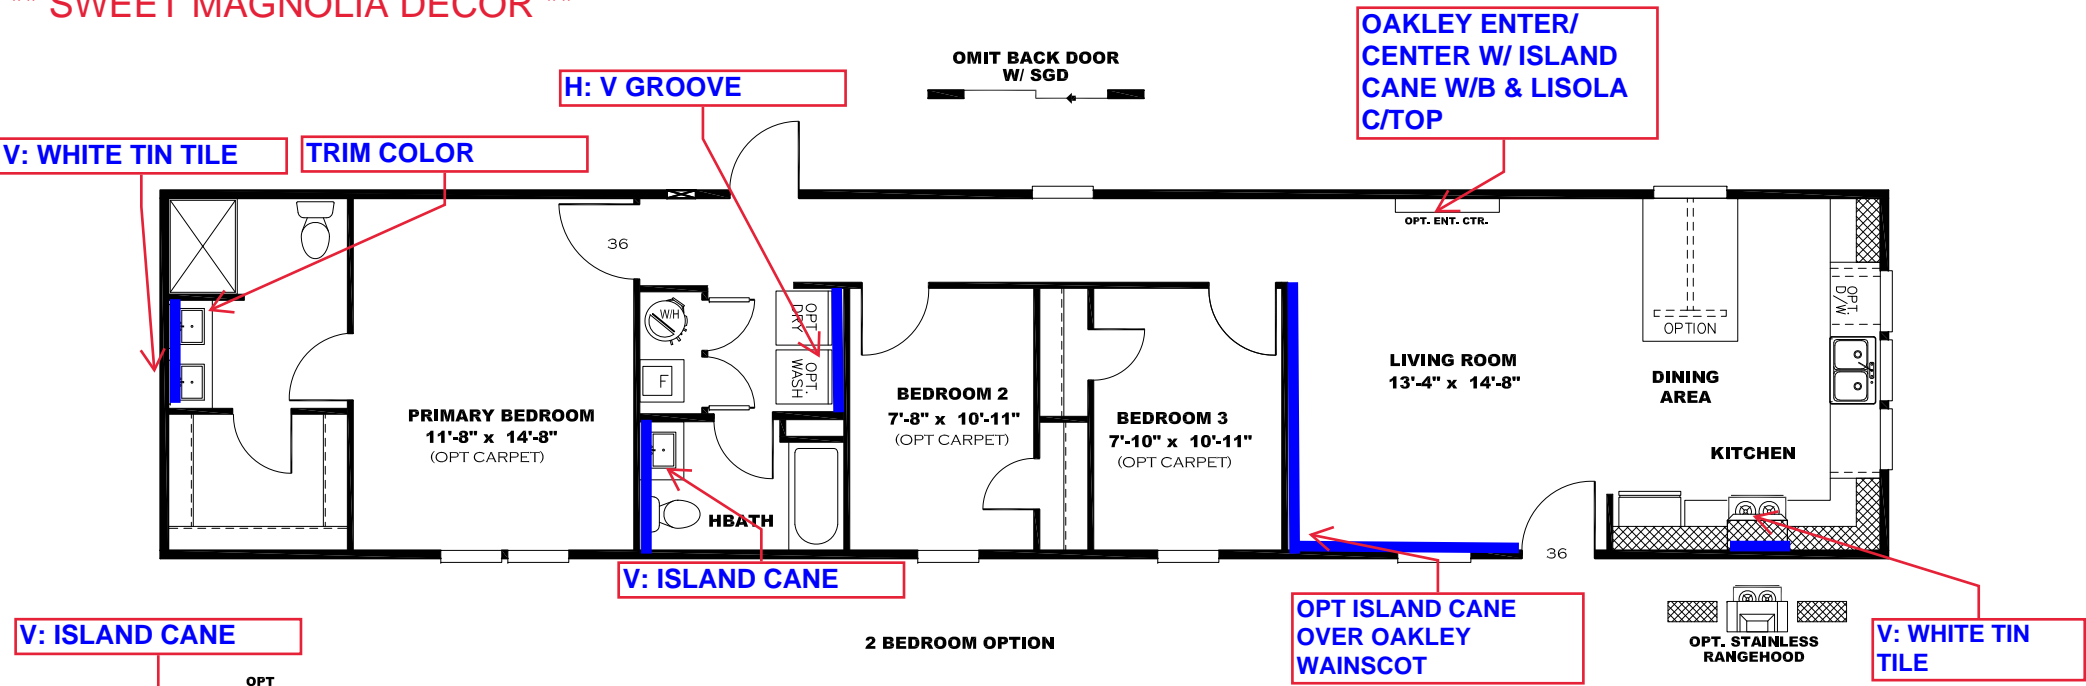

**\*\* SWEET MAGNOLIA DECOR \*\***

**2 BEDROOM OPTION**

**KITCHEN CABINET COLOR : ALABASTER WHITE**  
**KITCHEN COUNTERTOP COLOR: LISOLA**  
**KITCHEN ISLAND COLOR: OAKLEY**  
**KITCHEN ISLAND COUNTERTOP COLOR: WHITE CYPRESS**  
**BATHS CABINET COLOR: ALABASTER WHITE**  
**BATHS COUNTERTOP COLOR: LISOLA**  
**TRIM COLOR: OAKLEY**  
**VINYL COLOR:**  
**CARPET COLOR**

DRAWING# LFS-S128  
 MODEL# LFS16723S  
 16' x 72' LIFESTYLE