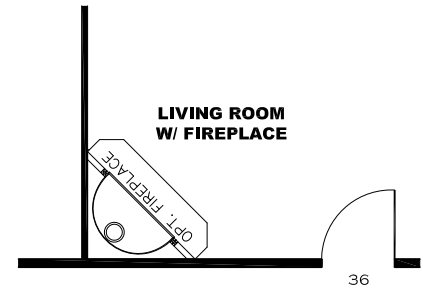

**\*\* SWEET MAGNOLIA DECOR \*\***

**2 BEDROOM OPTION**

**KITCHEN CABINET COLOR : ALABASTER WHITE**  
**KITCHEN COUNTERTOP COLOR: LISOLA**  
**KITCHEN ISLAND COLOR: OAKLEY**  
**KITCHEN ISLAND COUNTERTOP COLOR: WHITE CYPRESS**  
**BATHS CABINET COLOR: ALABASTER WHITE**  
**BATHS COUNTERTOP COLOR: LISOLA**  
**TRIM COLOR: OAKLEY**  
**VINYL COLOR:**  
**CARPET COLOR**

DRAWING# LFS-S128  
 MODEL# LFS16723S  
 16' x 72' LIFESTYLE