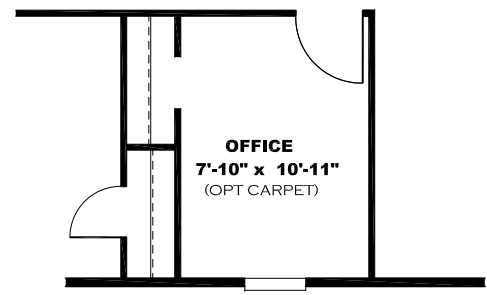

**\*\* SWEET MAGNOLIA DECOR \*\***

**2 BEDROOM OPTION**

**KITCHEN CABINET COLOR : ALABASTER WHITE**  
**KITCHEN COUNTERTOP COLOR: LISOLA**  
**KITCHEN ISLAND COLOR: OAKLEY**  
**KITCHEN ISLAND COUNTERTOP COLOR: WHITE CYPRESS**  
**BATHS CABINET COLOR: ALABASTER WHITE**  
**BATHS COUNTERTOP COLOR: LISOLA**  
**TRIM COLOR: OAKLEY**  
**VINYL COLOR:**  
**CARPET COLOR**

DRAWING# LFS-S128  
 MODEL# LFS16723S  
 16' x 72' LIFESTYLE