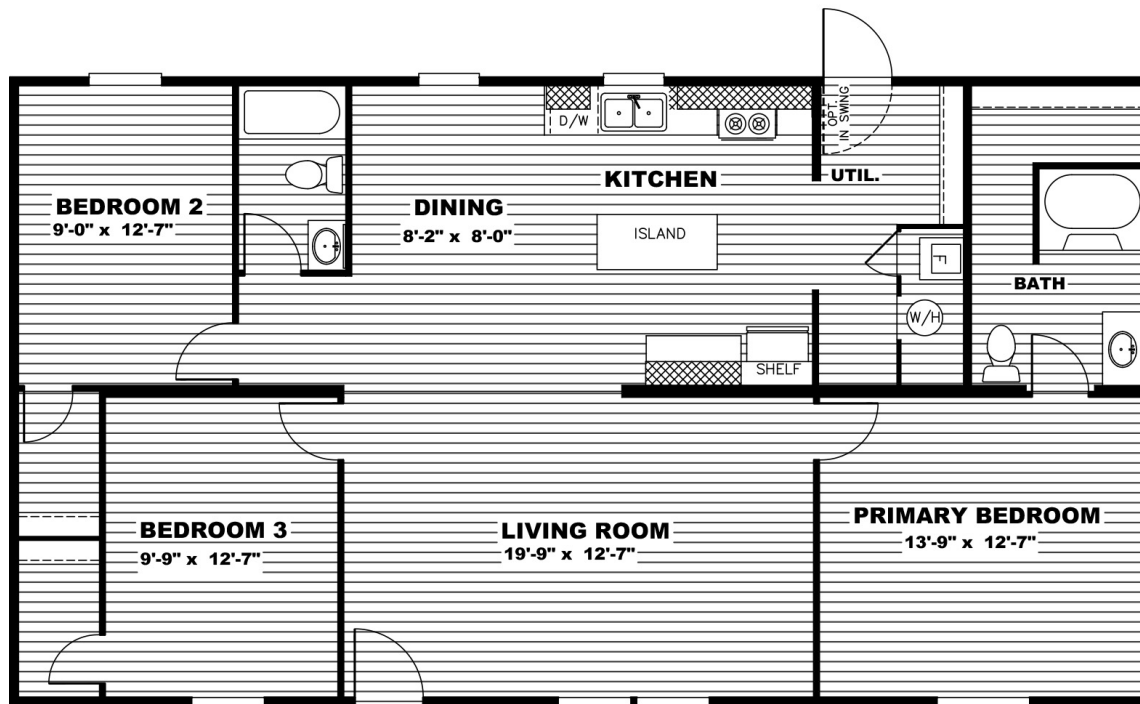

SATISFACTION

TRU28483R // 3 beds // 2 baths // 1,264 sq. ft. // 28x48

OWN IT

The home series and floor plans indicated will vary by retailer and state. Your local Home Center can quote you on specific prices and terms of purchase for specific homes. TRU invests in continuous product and process improvement. All home series, floor plans, specifications, dimension, features, materials, availability, and starting prices shown on this website are artist's renderings or estimates, and are subject to change without notice. Dimensions are nominal and length and width measurements are from exterior wall to exterior wall.