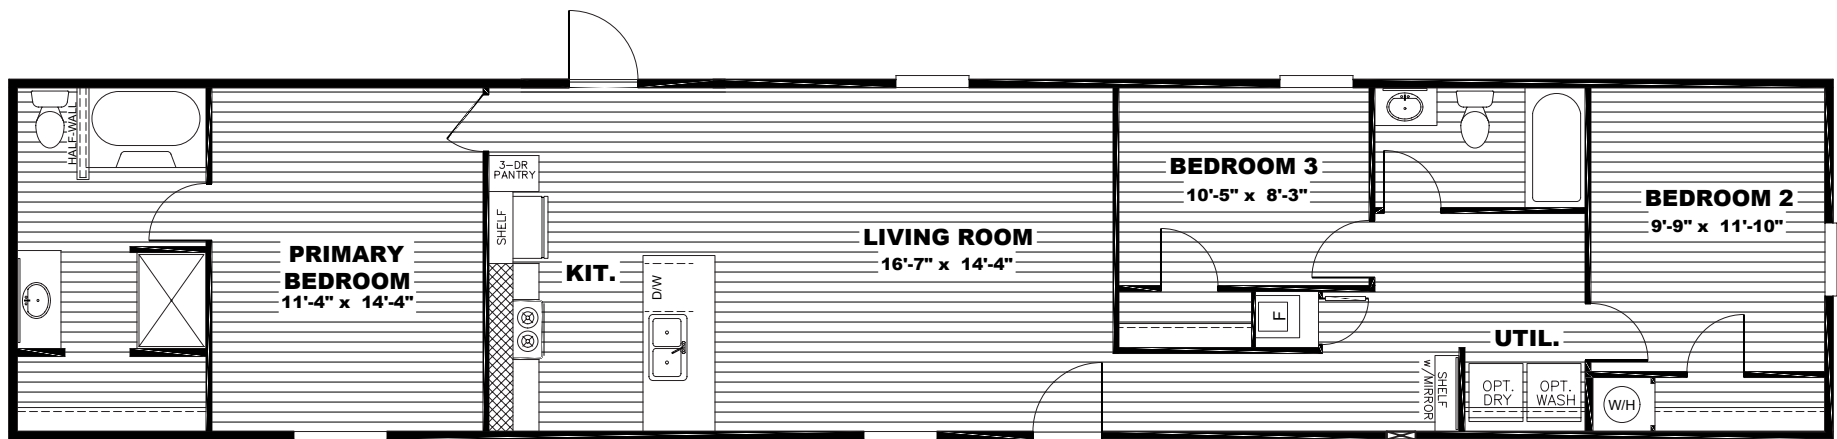

SPECTACULAR

TRS16763S // 3 beds // 2 baths // 1,140 sq. ft. // 16x76

OWN IT

The home series and floor plans indicated will vary by retailer and state. Your local Home Center can quote you on specific prices and terms of purchase for specific homes. TRU invests in continuous product and process improvement. All home series, floor plans, specifications, dimension, features, materials, availability, and starting prices shown on this website are artist's renderings or estimates, and are subject to change without notice. Dimensions are nominal and length and width measurements are from exterior wall to exterior wall.