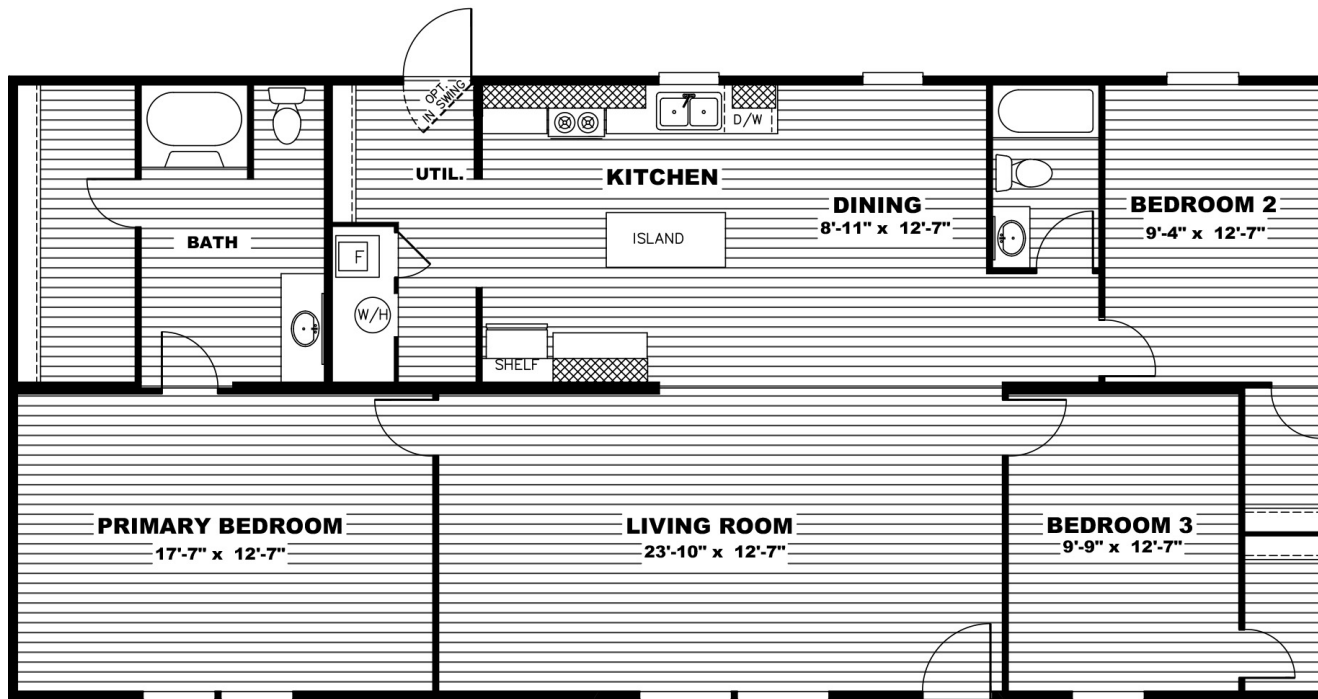

THRILL

TRU28563R // 3 beds // 2 baths // 1,475 sq. ft. // 28x56

OWN IT

The home series and floor plans indicated will vary by retailer and state. Your local Home Center can quote you on specific prices and terms of purchase for specific homes. TRU invests in continuous product and process improvement. All home series, floor plans, specifications, dimension, features, materials, availability, and starting prices shown on this website are artist's renderings or estimates, and are subject to change without notice. Dimensions are nominal and length and width measurements are from exterior wall to exterior wall.