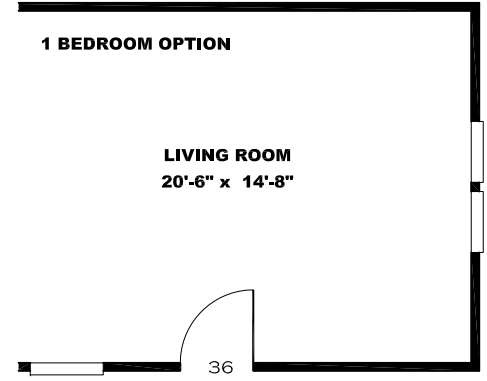

OPT. BATH 2

**LIVING ROOM W/ FIREPLACE
2 BED OPT ONLY**

1 BEDROOM OPTION

**LIVING ROOM
20'-6" x 14'-8"**

OPT. FLIPPED