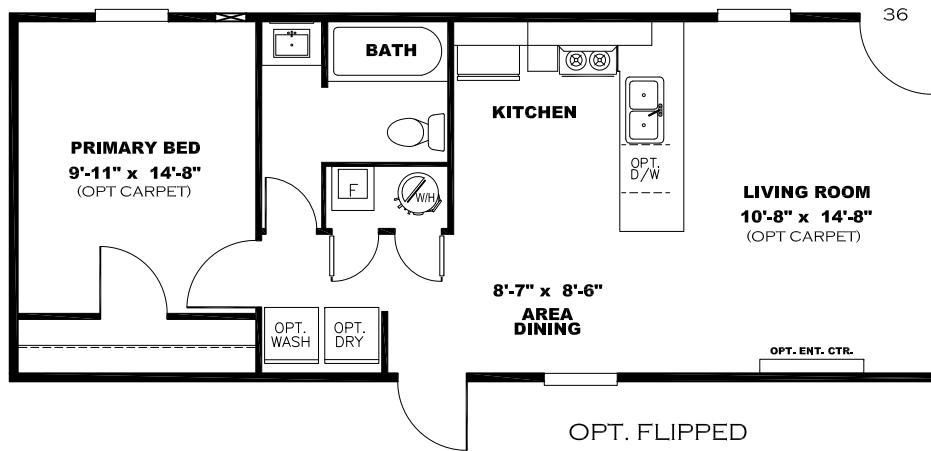

OPT. BATH 2

**LIVING ROOM W/ FIREPLACE
2 BED OPT ONLY**

1 BEDROOM OPTION

**LIVING ROOM
20'-6" x 14'-8"**

OPT. FLIPPED