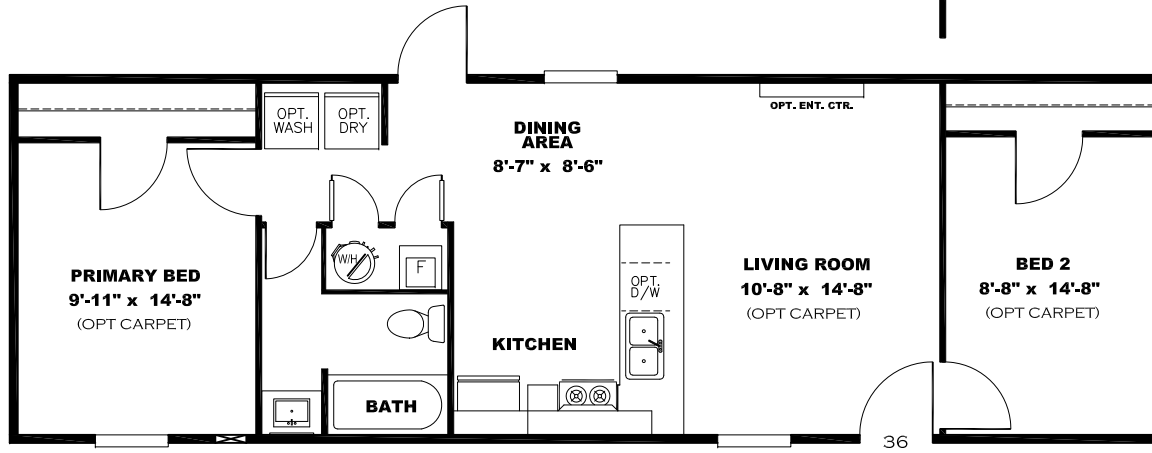

OPT. BATH 2

**LIVING ROOM W/ FIREPLACE
2 BED OPT ONLY**

1 BEDROOM OPTION

**LIVING ROOM
20'-6" x 14'-8"**

OPT. FLIPPED