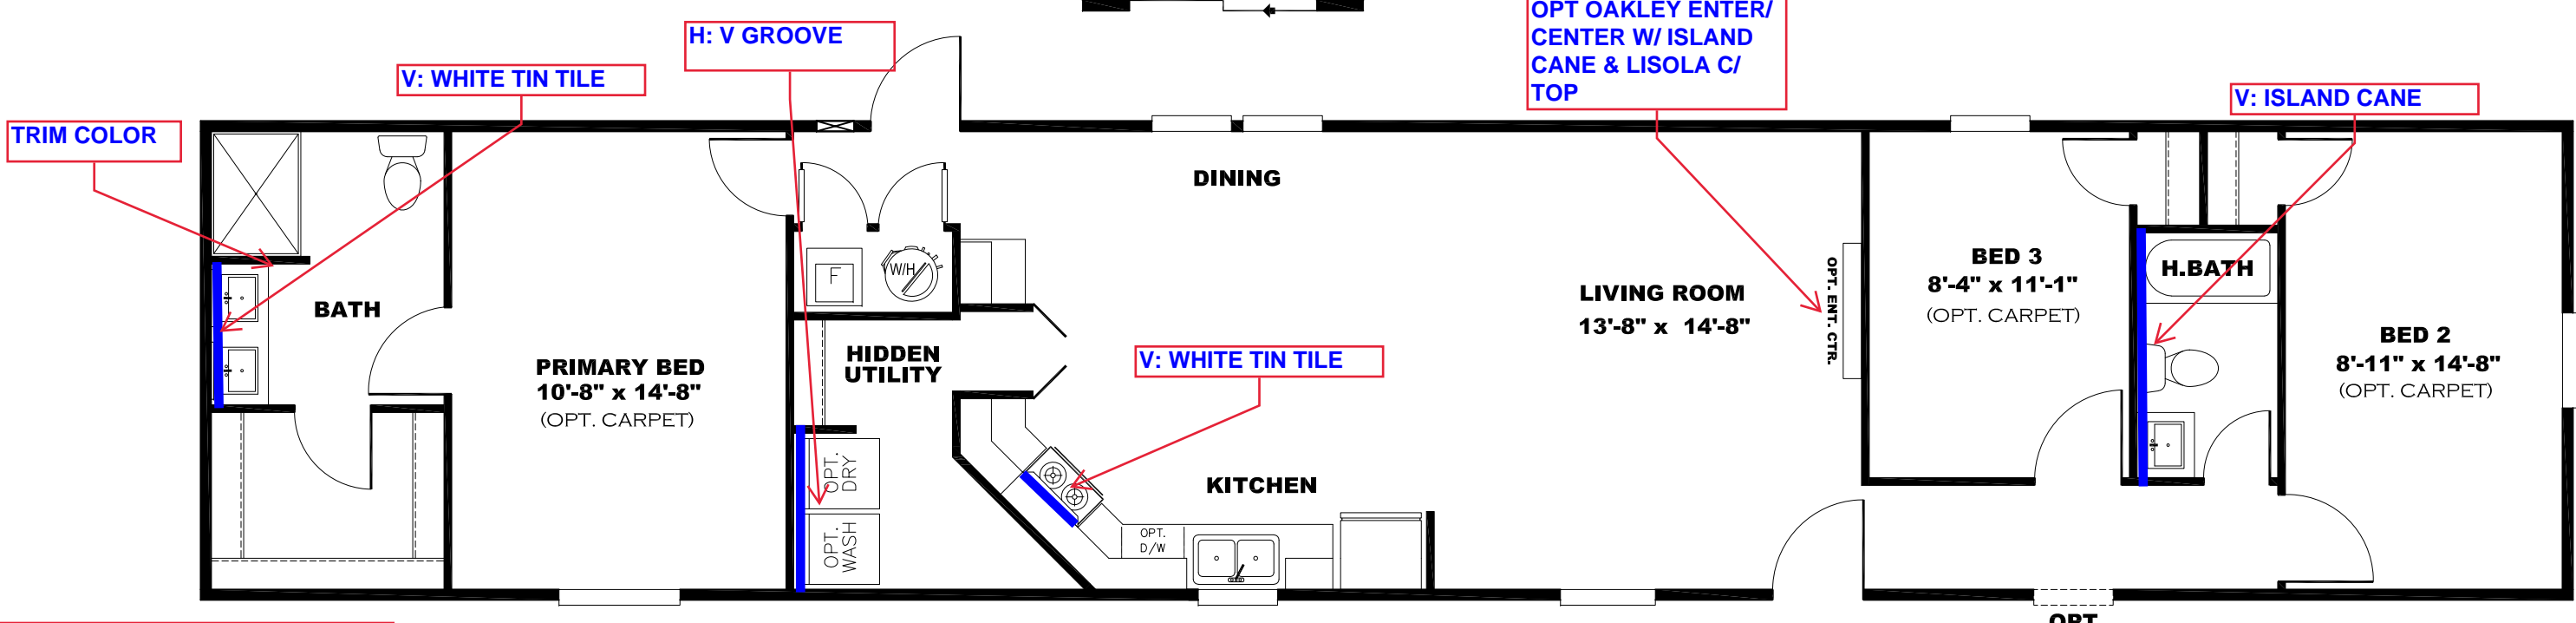

**** SWEET MAGNOLIA DECOR ****

- KITCHEN CABINET COLOR: ALABASTER WHITE**
- KITCHEN COUNTERTOP COLOR: LISOLA**
- KITCHEN ISLAND: OAKLEY**
- KITCHEN ISLAND COUNTER TOP: WHITE CYPRESS**
- BATHS CABINET COLOR: ALABASTER WHITE**
- BATHS COUNTERTOP COLOR: LISOLA**
- TRIM COLOR: OAKLEY**
- FLOOR VINYL:**
- CARPET:**