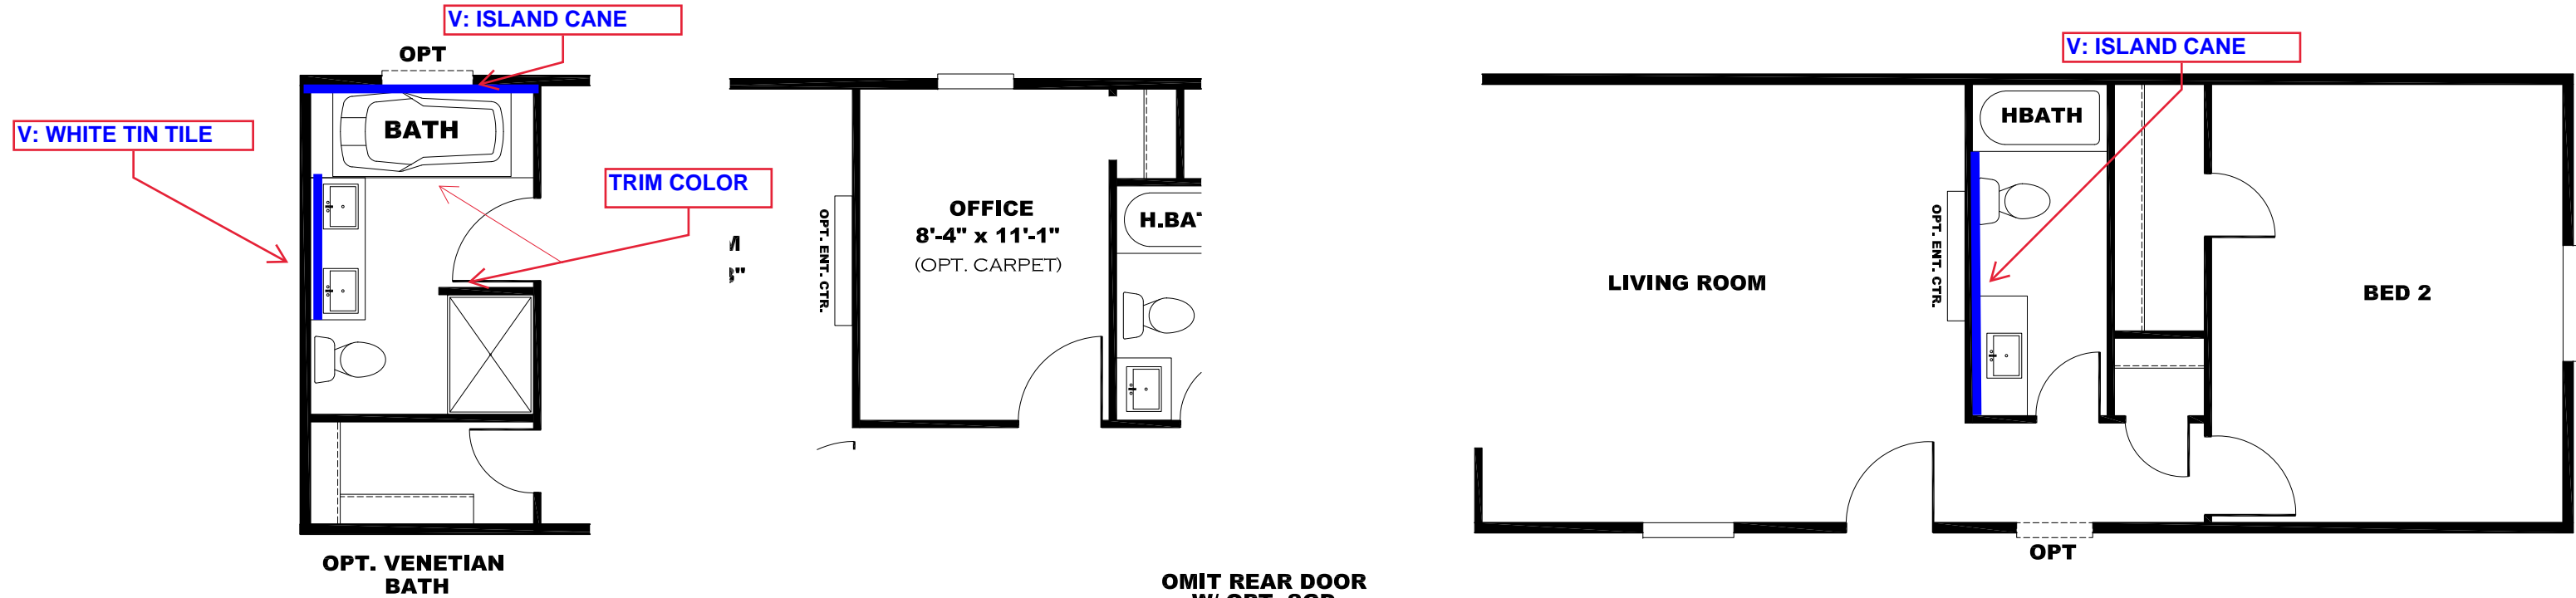

**** SWEET MAGNOLIA DECOR ****

- KITCHEN CABINET COLOR: ALABASTER WHITE**
- KITCHEN COUNTERTOP COLOR: LISOLA**
- KITCHEN ISLAND: OAKLEY**
- KITCHEN ISLAND COUNTER TOP: WHITE CYPRESS**
- BATHS CABINET COLOR: ALABASTER WHITE**
- BATHS COUNTERTOP COLOR: LISOLA**
- TRIM COLOR: OAKLEY**
- FLOOR VINYL:**
- CARPET:**