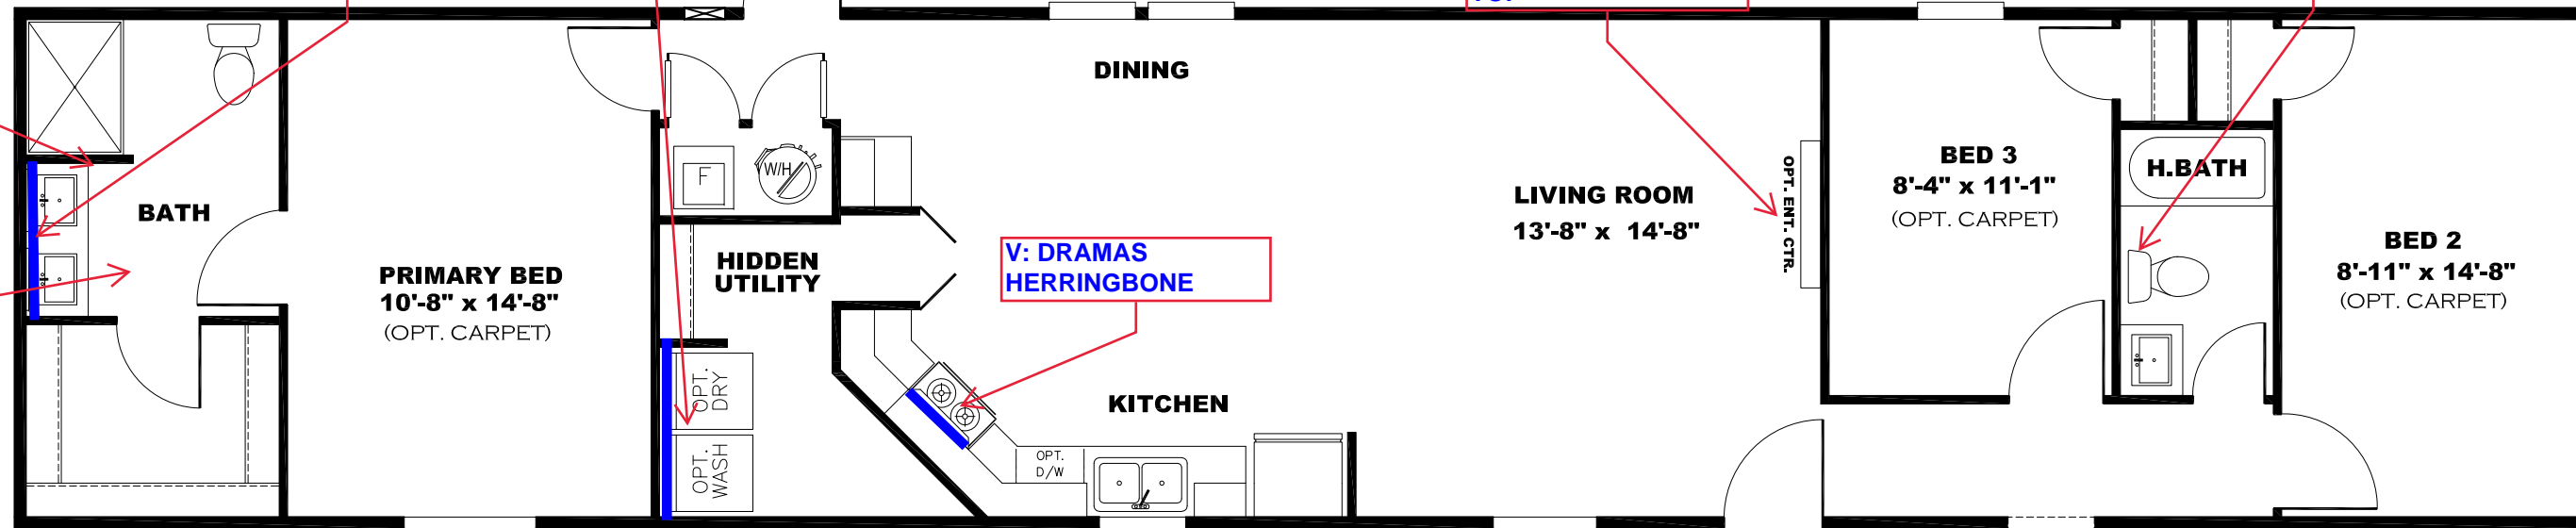

PRIMARY BED
10'-8" x 14'-8"
(OPT. CARPET)

HIDDEN UTILITY

V: DRAMAS HERRINGBONE

KITCHEN

CRYSTAL QUARTZ REST OF WALLS

OPT CLUB GREY ENTER/CENTER W/
CRYSTAL QUARTZ & WHITE CYPRESS C/
TOP

CRYSTAL QUARTZ ALL WALLS

DINING

LIVING ROOM
13'-8" x 14'-8"

BED 3
8'-4" x 11'-1"
(OPT. CARPET)

H.BATH

BED 2
8'-11" x 14'-8"
(OPT. CARPET)

KITCHEN CABINET COLOR: ALABASTER WHITE
KITCHEN COUNTERTOP COLOR: BRAZILIAN BLUE
KITCHEN ISLAND CABINET: CLUB GREY
KITCHEN ISLAND COUNTERTOP: WHITE CYPRESS
HBATH CABINET COLOR: ALABASTER WHITE
HBATH COUNTERTOP COLOR: BRAZILIAN BLUE
PBATH CABINET COLOR: CLUB GREY
PBATH COUNTERTOP COLOR: WHITE CYPRESS
TRIM COLOR: CLUB GREY
FLOOR VINYL:
CARPET: