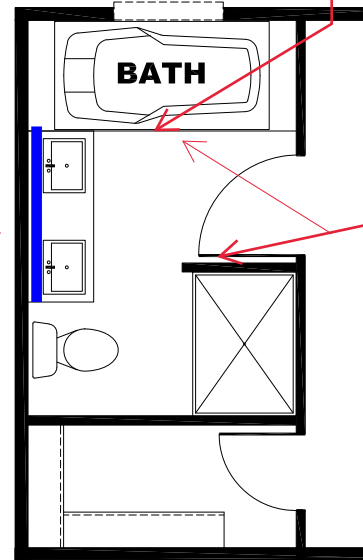

**** SHINING STAR DECOR ****

V: DRAMAS HERRINGBONE

CRYSTAL QUARTZ REST OF WALLS

TRIM COLOR

OPT. VENETIAN BATH

OFFICE
8'-4" x 11'-1"
(OPT. CARPET)

H.BA

LIVING ROOM

CRYSTAL QUARTZ ALL WALLS

HBATH

BED 2

OMIT REAR DOOR
W/ OPT. SGD

V: DRAMAS HERRINGBONE

H: V GROOVE

TRIM COLOR

BATH

PRIMARY BED
10'-8" x 14'-8"
(OPT. CARPET)

HIDDEN UTILITY

V: DRAMAS HERRINGBONE

KITCHEN

CRYSTAL QUARTZ REST OF WALLS

OPT CLUB GREY ENTER/CENTER W/
CRYSTAL QUARTZ & WHITE CYPRESS C/
TOP

CRYSTAL QUARTZ ALL WALLS

DINING

LIVING ROOM
13'-8" x 14'-8"

BED 3
8'-4" x 11'-1"
(OPT. CARPET)

H.BATH

BED 2
8'-11" x 14'-8"
(OPT. CARPET)

KITCHEN CABINET COLOR: ALABASTER WHITE
KITCHEN COUNTERTOP COLOR: BRAZILIAN BLUE
KITCHEN ISLAND CABINET: CLUB GREY
KITCHEN ISLAND COUNTERTOP: WHITE CYPRESS
HBATH CABINET COLOR: ALABASTER WHITE
HBATH COUNTERTOP COLOR: BRAZILIAN BLUE
PBATH CABINET COLOR: CLUB GREY
PBATH COUNTERTOP COLOR: WHITE CYPRESS
TRIM COLOR: CLUB GREY
FLOOR VINYL:
CARPET: