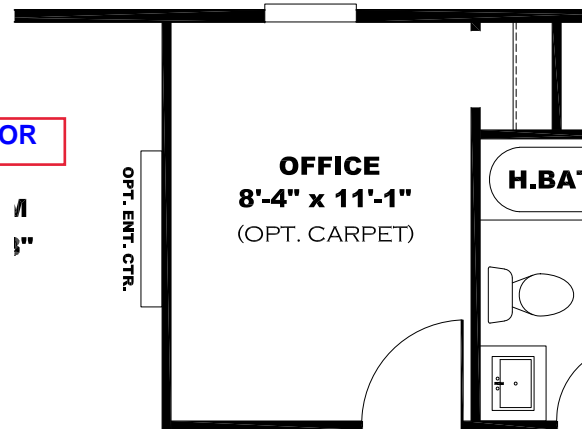

**** SHINING STAR DECOR ****

V: DRAMAS HERRINGBONE

CRYSTAL QUARTZ REST OF WALLS

TRIM COLOR

OPT. VENETIAN BATH

OFFICE
8'-4" x 11'-1"
(OPT. CARPET)

H.BA

LIVING ROOM

PRIMARY BED
10'-8" x 14'-8"
(OPT. CARPET)

HIDDEN UTILITY

V: DRAMAS HERRINGBONE

KITCHEN

CRYSTAL QUARTZ REST OF WALLS

OPT CLUB GREY ENTER/CENTER W/
CRYSTAL QUARTZ & WHITE CYPRESS C/
TOP

CRYSTAL QUARTZ ALL WALLS

DINING

LIVING ROOM
13'-8" x 14'-8"

BED 3
8'-4" x 11'-1"
(OPT. CARPET)

H.BATH

BED 2
8'-11" x 14'-8"
(OPT. CARPET)

KITCHEN CABINET COLOR: ALABASTER WHITE
KITCHEN COUNTERTOP COLOR: BRAZILIAN BLUE
KITCHEN ISLAND CABINET: CLUB GREY
KITCHEN ISLAND COUNTERTOP: WHITE CYPRESS
HBATH CABINET COLOR: ALABASTER WHITE
HBATH COUNTERTOP COLOR: BRAZILIAN BLUE
PBATH CABINET COLOR: CLUB GREY
PBATH COUNTERTOP COLOR: WHITE CYPRESS
TRIM COLOR: CLUB GREY
FLOOR VINYL:
CARPET: