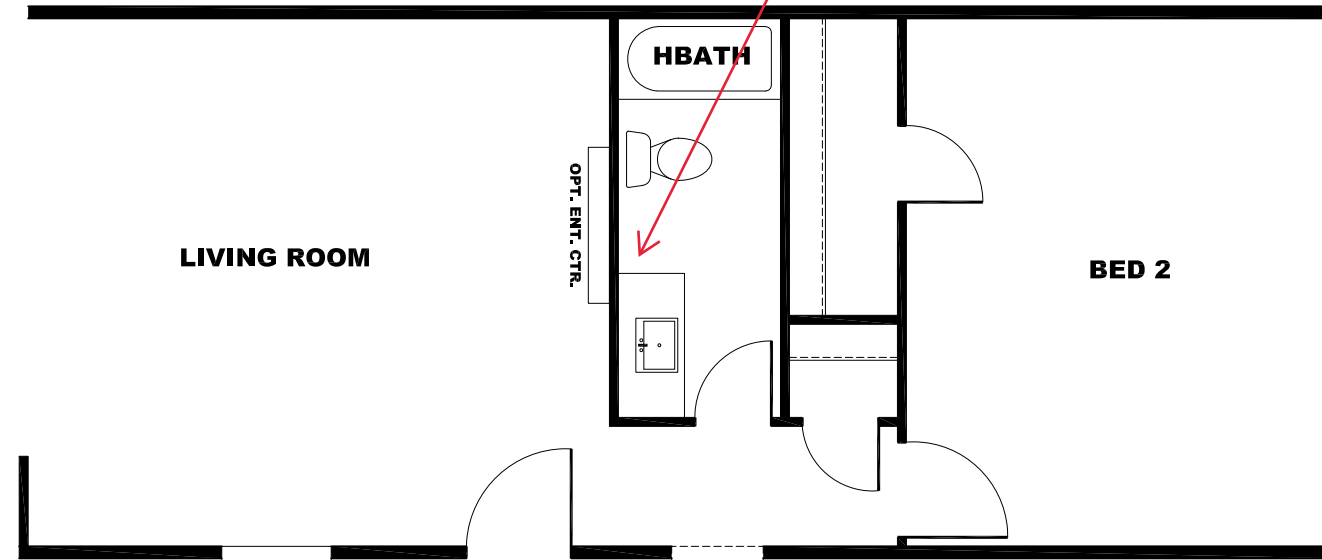

**** SHINING STAR DECOR ****

V: DRAMAS HERRINGBONE

CRYSTAL QUARTZ REST OF WALLS

TRIM COLOR

OPT. VENETIAN BATH

OFFICE
8'-4" x 11'-1"
(OPT. CARPET)

H.BA

LIVING ROOM

CRYSTAL QUARTZ ALL WALLS

HBATH

BED 2

OMIT REAR DOOR
W/ OPT. SGD

V: DRAMAS HERRINGBONE

H: V GROOVE

TRIM COLOR

BATH

PRIMARY BED
10'-8" x 14'-8"
(OPT. CARPET)

HIDDEN UTILITY

V: DRAMAS HERRINGBONE

KITCHEN

CRYSTAL QUARTZ REST OF WALLS

OPT CLUB GREY ENTER/CENTER W/
CRYSTAL QUARTZ & WHITE CYPRESS C/
TOP

CRYSTAL QUARTZ ALL WALLS

DINING

LIVING ROOM
13'-8" x 14'-8"

BED 3
8'-4" x 11'-1"
(OPT. CARPET)

H.BATH

BED 2
8'-11" x 14'-8"
(OPT. CARPET)

KITCHEN CABINET COLOR: ALABASTER WHITE
KITCHEN COUNTERTOP COLOR: BRAZILIAN BLUE
KITCHEN ISLAND CABINET: CLUB GREY
KITCHEN ISLAND COUNTERTOP: WHITE CYPRESS
HBATH CABINET COLOR: ALABASTER WHITE
HBATH COUNTERTOP COLOR: BRAZILIAN BLUE
PBATH CABINET COLOR: CLUB GREY
PBATH COUNTERTOP COLOR: WHITE CYPRESS
TRIM COLOR: CLUB GREY
FLOOR VINYL:
CARPET: