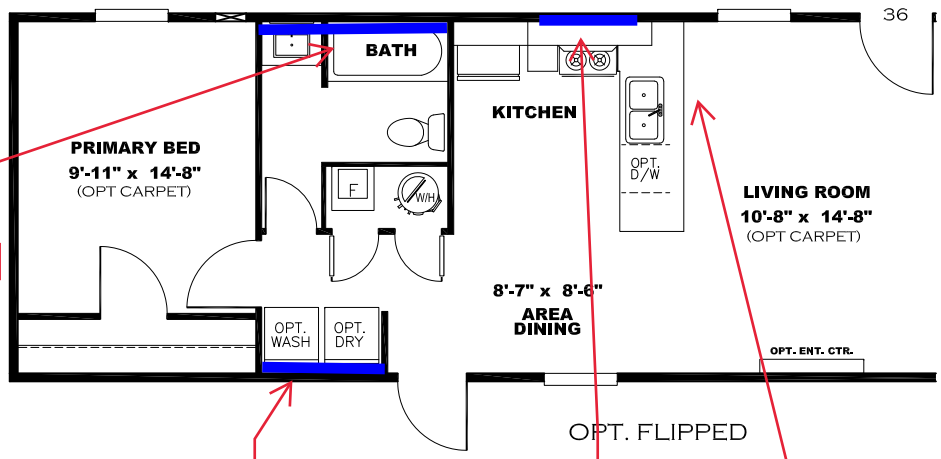

**** SWEET MAGNOLIA DECOR ****

V: ISLAND CANE

OPT. BATH 2

**LIVING ROOM W/ FIREPLACE
2 BED OPT ONLY**

**OAKLEY ENTER/
CENTER W/ ISLAND
CANE W/B & LISOLA
C/TOP**

H: V GROOVE

V: WHITE TIN TILE

V: ISLAND CANE

**TRIM COLOR FRONT
OF BAR**

V: ISLAND CANE

H: V GROOVE

V: WHITE TIN TILE

**TRIM COLOR FRONT
OF BAR**

**KITCHEN CABINET COLOR : ALABASTER
WHITE
KITCHEN COUNTERTOP COLOR: LISOLA
BATHS CABINET COLOR: ALABASTER WHITE
BATHS COUNTERTOP COLOR: LISOLA
TRIM COLOR: OAKLEY
VINYL COLOR:**