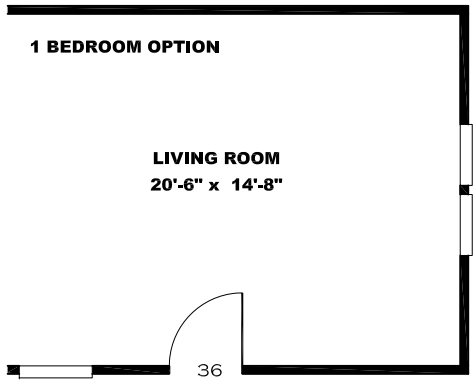

**** SWEET MAGNOLIA DECOR ****

V: ISLAND CANE

OPT. BATH 2

**LIVING ROOM W/ FIREPLACE
2 BED OPT ONLY**

**OAKLEY ENTER/
CENTER W/ ISLAND
CANE W/B & LISOLA
C/TOP**

H: V GROOVE

V: WHITE TIN TILE

V: ISLAND CANE

**TRIM COLOR FRONT
OF BAR**

V: ISLAND CANE

H: V GROOVE

V: WHITE TIN TILE

**TRIM COLOR FRONT
OF BAR**

**KITCHEN CABINET COLOR : ALABASTER
WHITE
KITCHEN COUNTERTOP COLOR: LISOLA
BATHS CABINET COLOR: ALABASTER WHITE
BATHS COUNTERTOP COLOR: LISOLA
TRIM COLOR: OAKLEY
VINYL COLOR:**