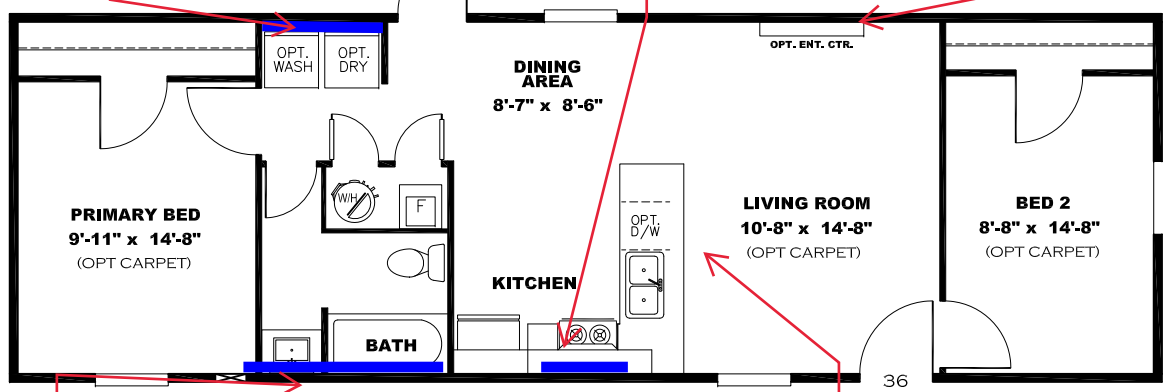

**** SWEET MAGNOLIA DECOR ****

V: ISLAND CANE

OPT. BATH 2

**LIVING ROOM W/ FIREPLACE
2 BED OPT ONLY**

**OAKLEY ENTER/
CENTER W/ ISLAND
CANE W/B & LISOLA
C/TOP**

H: V GROOVE

V: WHITE TIN TILE

V: ISLAND CANE

**TRIM COLOR FRONT
OF BAR**

V: ISLAND CANE

H: V GROOVE

V: WHITE TIN TILE

**TRIM COLOR FRONT
OF BAR**

**KITCHEN CABINET COLOR : ALABASTER
WHITE
KITCHEN COUNTERTOP COLOR: LISOLA
BATHS CABINET COLOR: ALABASTER WHITE
BATHS COUNTERTOP COLOR: LISOLA
TRIM COLOR: OAKLEY
VINYL COLOR:**