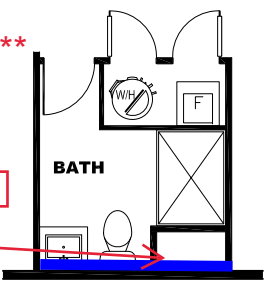

**** SWEET MAGNOLIA DECOR ****

V: ISLAND CANE

OPT. BATH 2

**LIVING ROOM W/ FIREPLACE
2 BED OPT ONLY**

**OAKLEY ENTER/
CENTER W/ ISLAND
CANE W/B & LISOLA
C/TOP**

H: V GROOVE

V: WHITE TIN TILE

V: ISLAND CANE

**TRIM COLOR FRONT
OF BAR**

V: ISLAND CANE

H: V GROOVE

V: WHITE TIN TILE

**TRIM COLOR FRONT
OF BAR**

**KITCHEN CABINET COLOR : ALABASTER
WHITE
KITCHEN COUNTERTOP COLOR: LISOLA
BATHS CABINET COLOR: ALABASTER WHITE
BATHS COUNTERTOP COLOR: LISOLA
TRIM COLOR: OAKLEY
VINYL COLOR:**