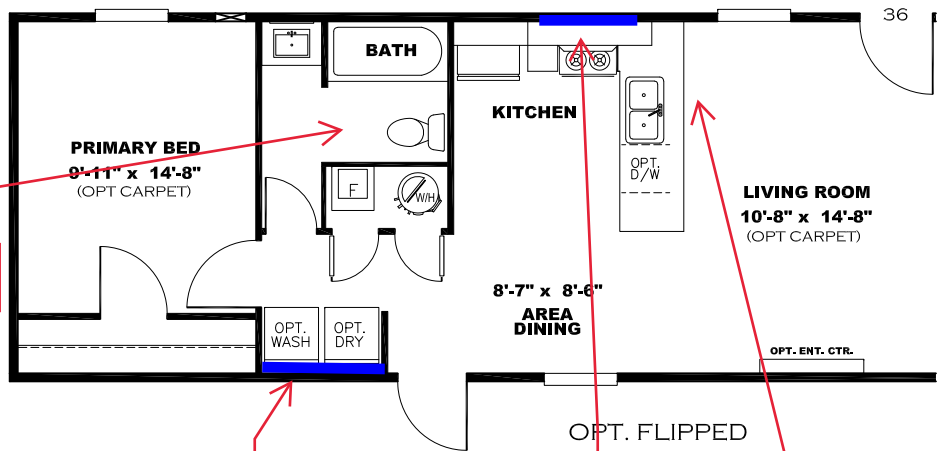

**** SHINING STAR DECOR ****

**CRYSTAL QUARTZ
ALL WALLS**

OPT. BATH 2

**LIVING ROOM
W/ FIREPLACE
2 BED OPT
ONLY**

**OPT CLUB GREY
ENTER/CENTER W/
CRYSTAL QUARTZ W/
B & WHITE CYPRESS
C/TOP**

H: V GROOVE

**V: DRAMAS
HERRINGBONE**

1 BEDROOM OPTION

**LIVING ROOM
20'-6" x 14'-8"**

**CRYSTAL QUARTZ
ALL WALLS**

**TRIM COLOR FRONT
OF BAR**

**CRYSTAL QUARTZ
ALL WALLS**

**KITCHEN CABINET COLOR: ALABASTER WHITE
KITCHEN COUNTERTOP COLOR: BRAZILIAN BLUE
HBATH CABINET COLOR: ALABASTER WHITE
HBATH COUNTERTOP COLOR: BRAZILIAN BLUE
TRIM COLOR: CLUB GREY
FLOOR VINYL:
CARPET:**

H: V GROOVE

**V: DRAMAS
HERRINGBONE**

**TRIM COLOR FRONT
OF BAR**