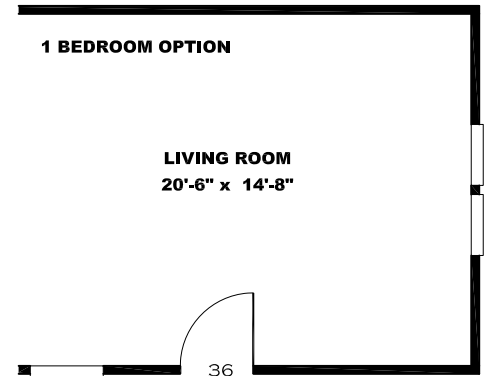

1 BEDROOM OPTION

**LIVING ROOM
20'-6" x 14'-8"**

**CRYSTAL QUARTZ
ALL WALLS**

**TRIM COLOR FRONT
OF BAR**

**CRYSTAL QUARTZ
ALL WALLS**

**KITCHEN CABINET COLOR: ALABASTER WHITE
KITCHEN COUNTERTOP COLOR: BRAZILIAN BLUE
HBATH CABINET COLOR: ALABASTER WHITE
HBATH COUNTERTOP COLOR: BRAZILIAN BLUE
TRIM COLOR: CLUB GREY
FLOOR VINYL:
CARPET:**

H: V GROOVE

**V: DRAMAS
HERRINGBONE**

**TRIM COLOR FRONT
OF BAR**