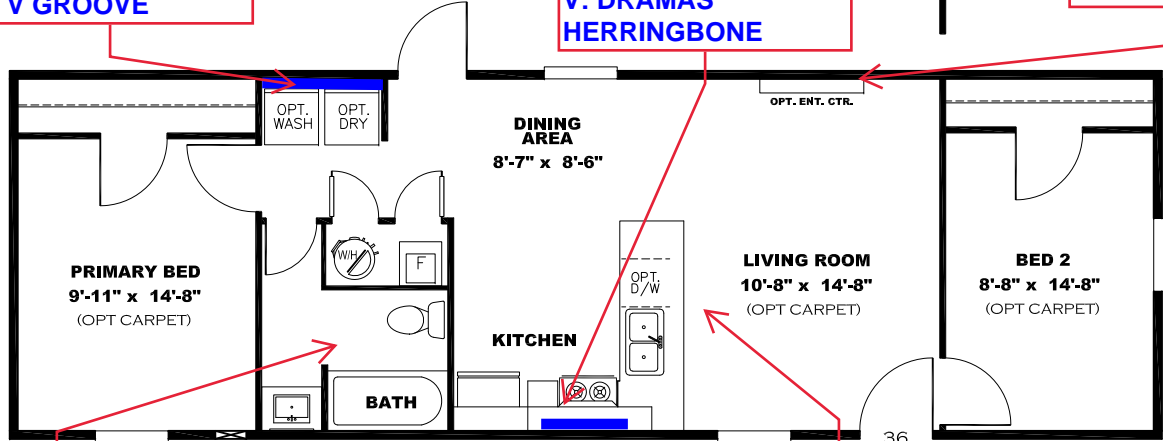

**** SHINING STAR DECOR ****

**CRYSTAL QUARTZ
ALL WALLS**

OPT. BATH 2

**LIVING ROOM
W/ FIREPLACE
2 BED OPT
ONLY**

**OPT CLUB GREY
ENTER/CENTER W/
CRYSTAL QUARTZ W/
B & WHITE CYPRESS
C/TOP**

H: V GROOVE

**V: DRAMAS
HERRINGBONE**

1 BEDROOM OPTION

**LIVING ROOM
20'-6" x 14'-8"**

**CRYSTAL QUARTZ
ALL WALLS**

**TRIM COLOR FRONT
OF BAR**

**CRYSTAL QUARTZ
ALL WALLS**

**KITCHEN CABINET COLOR: ALABASTER WHITE
KITCHEN COUNTERTOP COLOR: BRAZILIAN BLUE
HBATH CABINET COLOR: ALABASTER WHITE
HBATH COUNTERTOP COLOR: BRAZILIAN BLUE
TRIM COLOR: CLUB GREY
FLOOR VINYL:
CARPET:**

H: V GROOVE

**V: DRAMAS
HERRINGBONE**

**TRIM COLOR FRONT
OF BAR**