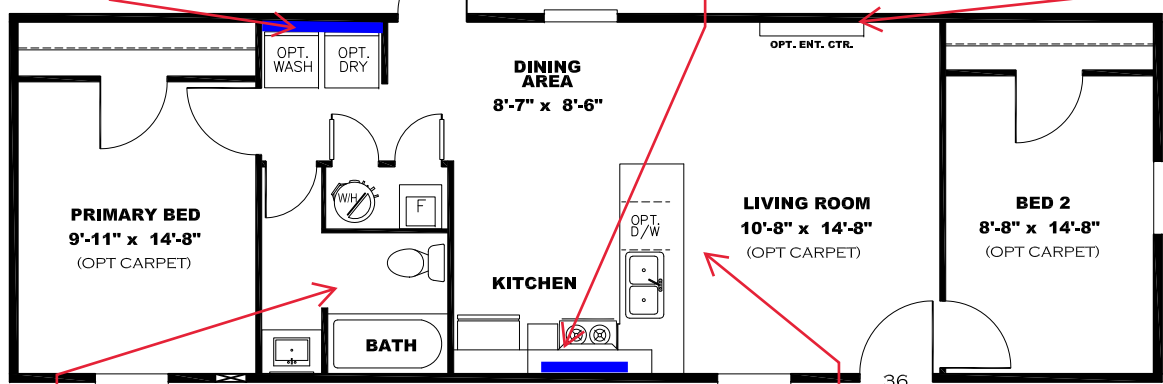

**** KODA CHROME DECOR ****

**CRYSTAL QUARTZ
ALL WALLS**

OPT. BATH 2

**LIVING ROOM
W/ FIREPLACE
2 BED OPT
ONLY**

**OPT CLUB GREY
ENTER/CENTER W/
CRYSTAL QUARTZ W/
B & WHITE CYPRESS
C/TOP**

H: V GROOVE

**V: DRAMAS
HERRINGBONE**

1 BEDROOM OPTION

**CRYSTAL QUARTZ
ALL WALLS**

**TRIM COLOR FRONT
OF BAR**

**CRYSTAL QUARTZ
ALL WALLS**

**KITCHEN CABINET COLOR : CLUB GREY
KITCHEN COUNTERTOP COLOR: FROST
BATHS CABINET COLOR: CLUB GREY
BATHS COUNTERTOP COLOR: FROST
TRIM COLOR: CLUB GREY
VINYL COLOR:
CARPET COLOR**

H: V GROOVE

**V: DRAMAS
HERRINGBONE**

**TRIM COLOR FRONT
OF BAR**