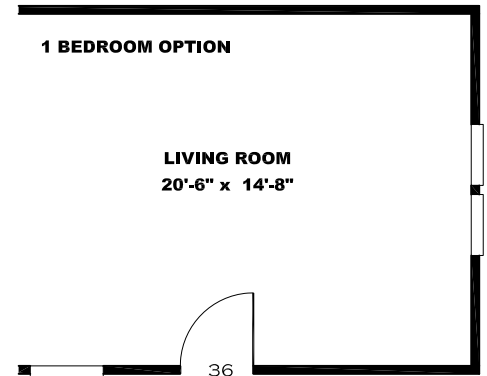

**** KODA CHROME DECOR ****

**CRYSTAL QUARTZ
ALL WALLS**

OPT. BATH 2

**LIVING ROOM
W/ FIREPLACE
2 BED OPT
ONLY**

**OPT CLUB GREY
ENTER/CENTER W/
CRYSTAL QUARTZ W/
B & WHITE CYPRESS
C/TOP**

H: V GROOVE

**V: DRAMAS
HERRINGBONE**

H: V GROOVE

**V: DRAMAS
HERRINGBONE**

**TRIM COLOR FRONT
OF BAR**