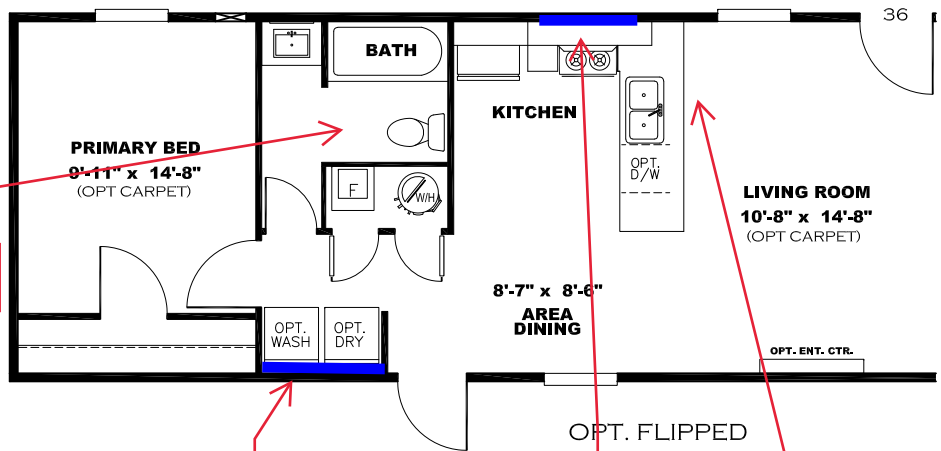

**** KODA CHROME DECOR ****

**CRYSTAL QUARTZ
ALL WALLS**

OPT. BATH 2

**LIVING ROOM
W/ FIREPLACE
2 BED OPT
ONLY**

**OPT CLUB GREY
ENTER/CENTER W/
CRYSTAL QUARTZ W/
B & WHITE CYPRESS
C/TOP**

H: V GROOVE

**V: DRAMAS
HERRINGBONE**

1 BEDROOM OPTION

**CRYSTAL QUARTZ
ALL WALLS**

**TRIM COLOR FRONT
OF BAR**

**CRYSTAL QUARTZ
ALL WALLS**

**KITCHEN CABINET COLOR : CLUB GREY
KITCHEN COUNTERTOP COLOR: FROST
BATHS CABINET COLOR: CLUB GREY
BATHS COUNTERTOP COLOR: FROST
TRIM COLOR: CLUB GREY
VINYL COLOR:
CARPET COLOR**

H: V GROOVE

**V: DRAMAS
HERRINGBONE**

**TRIM COLOR FRONT
OF BAR**