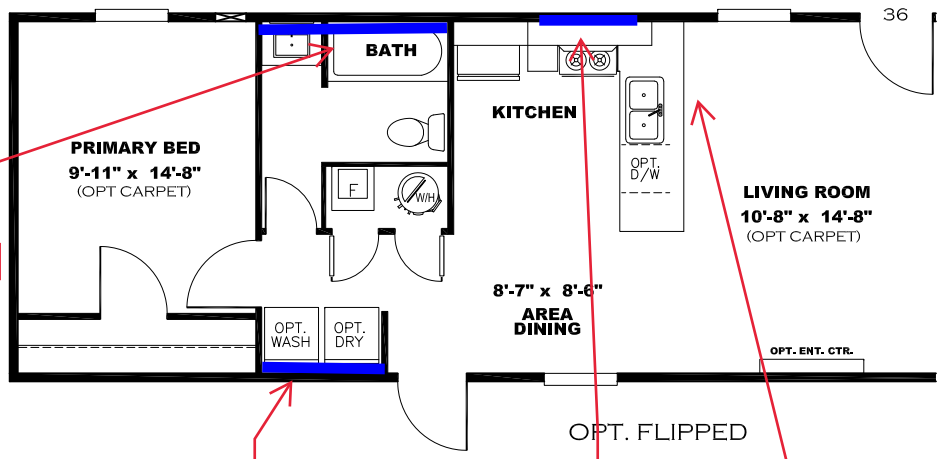

**\*\* GREEN RIVER DECOR \*\***

**V: ISLAND CANE**

**OPT. BATH 2**

**LIVING ROOM W/ FIREPLACE  
2 BED OPT ONLY**

**OAKLEY ENTER/  
CENTER W/ ISLAND  
CANE W/B & LISOLA  
C/TOP**

**H: V GROOVE**

**V: DRAMAS MARBLE**

**1 BEDROOM OPTION**

**LIVING ROOM  
20'-6" x 14'-8"**

**V: ISLAND CANE**

**TRIM COLOR FRONT  
OF BAR**

**V: ISLAND CANE**

**KITCHEN CABINET COLOR : OAKLEY  
KITCHEN COUNTERTOP COLOR: LISOLA  
BATHS CABINET COLOR: OAKLEY  
BATHS COUNTERTOP COLOR: LISOLA  
TRIM COLOR: OAKLEY  
VINYL COLOR:  
CARPET COLOR**

**H: V GROOVE**

**V: DRAMAS MARBLE**

**TRIM COLOR FRONT  
OF BAR**