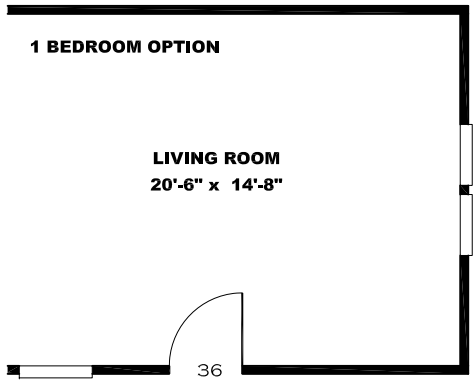

**\*\* GREEN RIVER DECOR \*\***

**V: ISLAND CANE**

**OPT. BATH 2**

**LIVING ROOM W/ FIREPLACE  
2 BED OPT ONLY**

**OAKLEY ENTER/  
CENTER W/ ISLAND  
CANE W/B & LISOLA  
C/TOP**

**H: V GROOVE**

**V: DRAMAS MARBLE**

**1 BEDROOM OPTION**

**LIVING ROOM  
20'-6" x 14'-8"**

**V: ISLAND CANE**

**TRIM COLOR FRONT  
OF BAR**

**V: ISLAND CANE**

**KITCHEN CABINET COLOR : OAKLEY  
KITCHEN COUNTERTOP COLOR: LISOLA  
BATHS CABINET COLOR: OAKLEY  
BATHS COUNTERTOP COLOR: LISOLA  
TRIM COLOR: OAKLEY  
VINYL COLOR:  
CARPET COLOR**