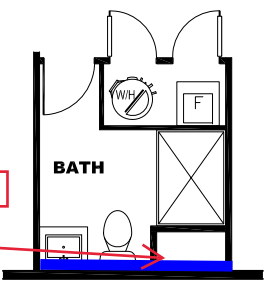

**\*\* GREEN RIVER DECOR \*\***

**V: ISLAND CANE**

**OPT. BATH 2**

**LIVING ROOM W/ FIREPLACE  
2 BED OPT ONLY**

**OAKLEY ENTER/  
CENTER W/ ISLAND  
CANE W/B & LISOLA  
C/TOP**

**H: V GROOVE**

**V: DRAMAS MARBLE**

**1 BEDROOM OPTION**

**LIVING ROOM  
20'-6" x 14'-8"**

**V: ISLAND CANE**

**TRIM COLOR FRONT  
OF BAR**

**V: ISLAND CANE**

**KITCHEN CABINET COLOR : OAKLEY  
KITCHEN COUNTERTOP COLOR: LISOLA  
BATHS CABINET COLOR: OAKLEY  
BATHS COUNTERTOP COLOR: LISOLA  
TRIM COLOR: OAKLEY  
VINYL COLOR:  
CARPET COLOR**