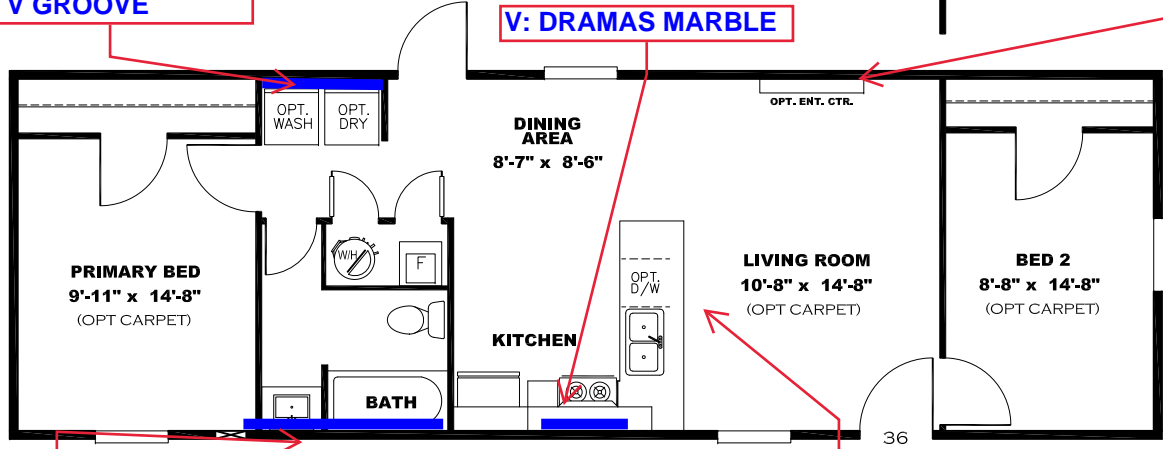

**\*\* GREEN RIVER DECOR \*\***

**V: ISLAND CANE**

**OPT. BATH 2**

**LIVING ROOM W/ FIREPLACE  
2 BED OPT ONLY**

**OAKLEY ENTER/  
CENTER W/ ISLAND  
CANE W/B & LISOLA  
C/TOP**

**H: V GROOVE**

**V: DRAMAS MARBLE**

**1 BEDROOM OPTION**

**LIVING ROOM  
20'-6" x 14'-8"**

**V: ISLAND CANE**

**TRIM COLOR FRONT  
OF BAR**

**V: ISLAND CANE**

**KITCHEN CABINET COLOR : OAKLEY  
KITCHEN COUNTERTOP COLOR: LISOLA  
BATHS CABINET COLOR: OAKLEY  
BATHS COUNTERTOP COLOR: LISOLA  
TRIM COLOR: OAKLEY  
VINYL COLOR:  
CARPET COLOR**

**H: V GROOVE**

**V: DRAMAS MARBLE**

**TRIM COLOR FRONT  
OF BAR**