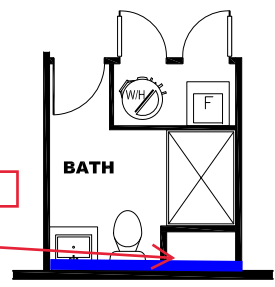

**** BAYOU BLUE DECOR ****

V: GAUZY BLUE

OPT. BATH 2

**LIVING ROOM
W/ FIREPLACE
2 BED OPT
ONLY**

**OPT OAKLEY ENTER/
CENTER W/ GAUZY
BLUE W/B & FROST
C/TOP**

H: V GROOVE

V: GAUZY BLUE

1 BEDROOM OPTION

**LIVING ROOM
20'-6" x 14'-8"**

V: GAUZY BLUE

**TRIM COLOR FRONT
OF BAR**

V: GAUZY BLUE

H: V GROOVE

V: GAUZY BLUE

**KITCHEN CABINET COLOR : OAKLEY
KITCHEN COUNTERTOP COLOR: FROST
BATHS CABINET COLOR: OAKLEY
BATHS COUNTERTOP COLOR: FROST
TRIM COLOR: OAKLEY
VINYL COLOR:
CARPET COLOR**