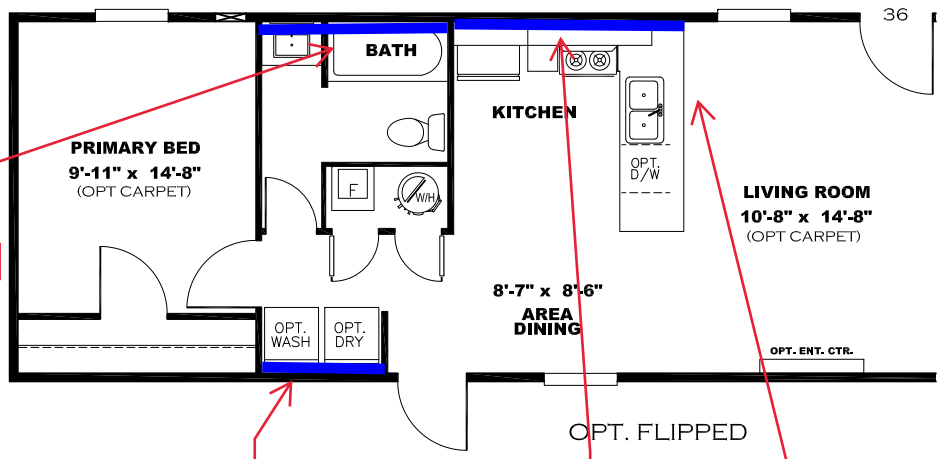

**** BAYOU BLUE DECOR ****

V: GAUZY BLUE

OPT. BATH 2

**LIVING ROOM
W/ FIREPLACE
2 BED OPT
ONLY**

**OPT OAKLEY ENTER/
CENTER W/ GAUZY
BLUE W/B & FROST
C/TOP**

H: V GROOVE

V: GAUZY BLUE

1 BEDROOM OPTION

**LIVING ROOM
20'-6" x 14'-8"**

V: GAUZY BLUE

**TRIM COLOR FRONT
OF BAR**

V: GAUZY BLUE

H: V GROOVE

V: GAUZY BLUE

**KITCHEN CABINET COLOR : OAKLEY
KITCHEN COUNTERTOP COLOR: FROST
BATHS CABINET COLOR: OAKLEY
BATHS COUNTERTOP COLOR: FROST
TRIM COLOR: OAKLEY
VINYL COLOR:
CARPET COLOR**

**TRIM COLOR FRONT
OF BAR**