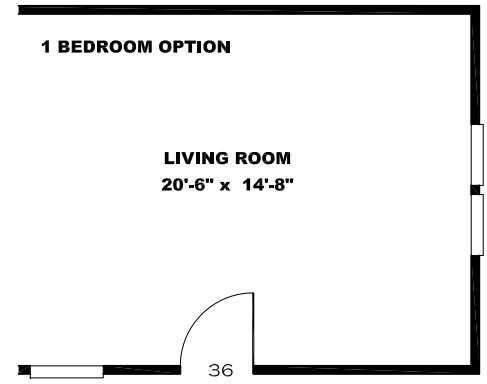

**** BAYOU BLUE DECOR ****

V: GAUZY BLUE

OPT. BATH 2

**LIVING ROOM
W/ FIREPLACE
2 BED OPT
ONLY**

**OPT OAKLEY ENTER/
CENTER W/ GAUZY
BLUE W/B & FROST
C/TOP**

H: V GROOVE

V: GAUZY BLUE

1 BEDROOM OPTION

**LIVING ROOM
20'-6" x 14'-8"**

V: GAUZY BLUE

**TRIM COLOR FRONT
OF BAR**

V: GAUZY BLUE

H: V GROOVE

V: GAUZY BLUE

**KITCHEN CABINET COLOR : OAKLEY
KITCHEN COUNTERTOP COLOR: FROST
BATHS CABINET COLOR: OAKLEY
BATHS COUNTERTOP COLOR: FROST
TRIM COLOR: OAKLEY
VINYL COLOR:
CARPET COLOR**