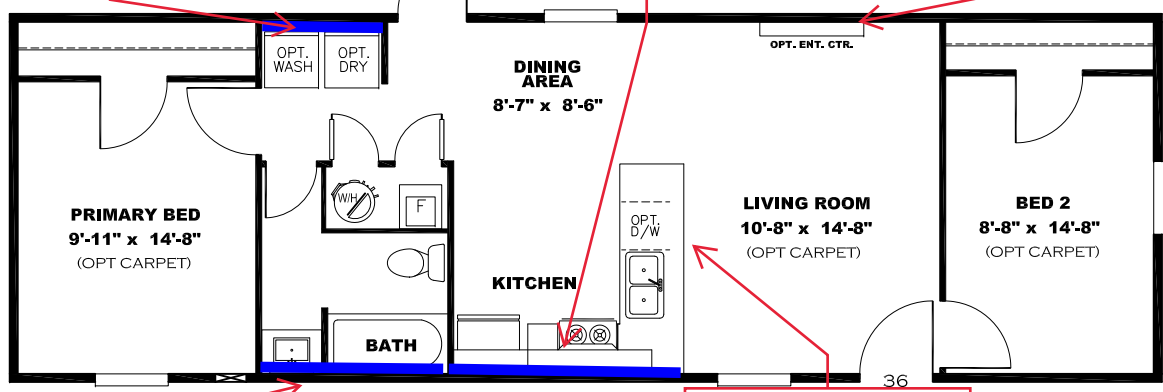

**** BAYOU BLUE DECOR ****

V: GAUZY BLUE

OPT. BATH 2

**LIVING ROOM
W/ FIREPLACE
2 BED OPT
ONLY**

**OPT OAKLEY ENTER/
CENTER W/ GAUZY
BLUE W/B & FROST
C/TOP**

H: V GROOVE

V: GAUZY BLUE

1 BEDROOM OPTION

**LIVING ROOM
20'-6" x 14'-8"**

V: GAUZY BLUE

**TRIM COLOR FRONT
OF BAR**

V: GAUZY BLUE

H: V GROOVE

V: GAUZY BLUE

**KITCHEN CABINET COLOR : OAKLEY
KITCHEN COUNTERTOP COLOR: FROST
BATHS CABINET COLOR: OAKLEY
BATHS COUNTERTOP COLOR: FROST
TRIM COLOR: OAKLEY
VINYL COLOR:
CARPET COLOR**

**TRIM COLOR FRONT
OF BAR**