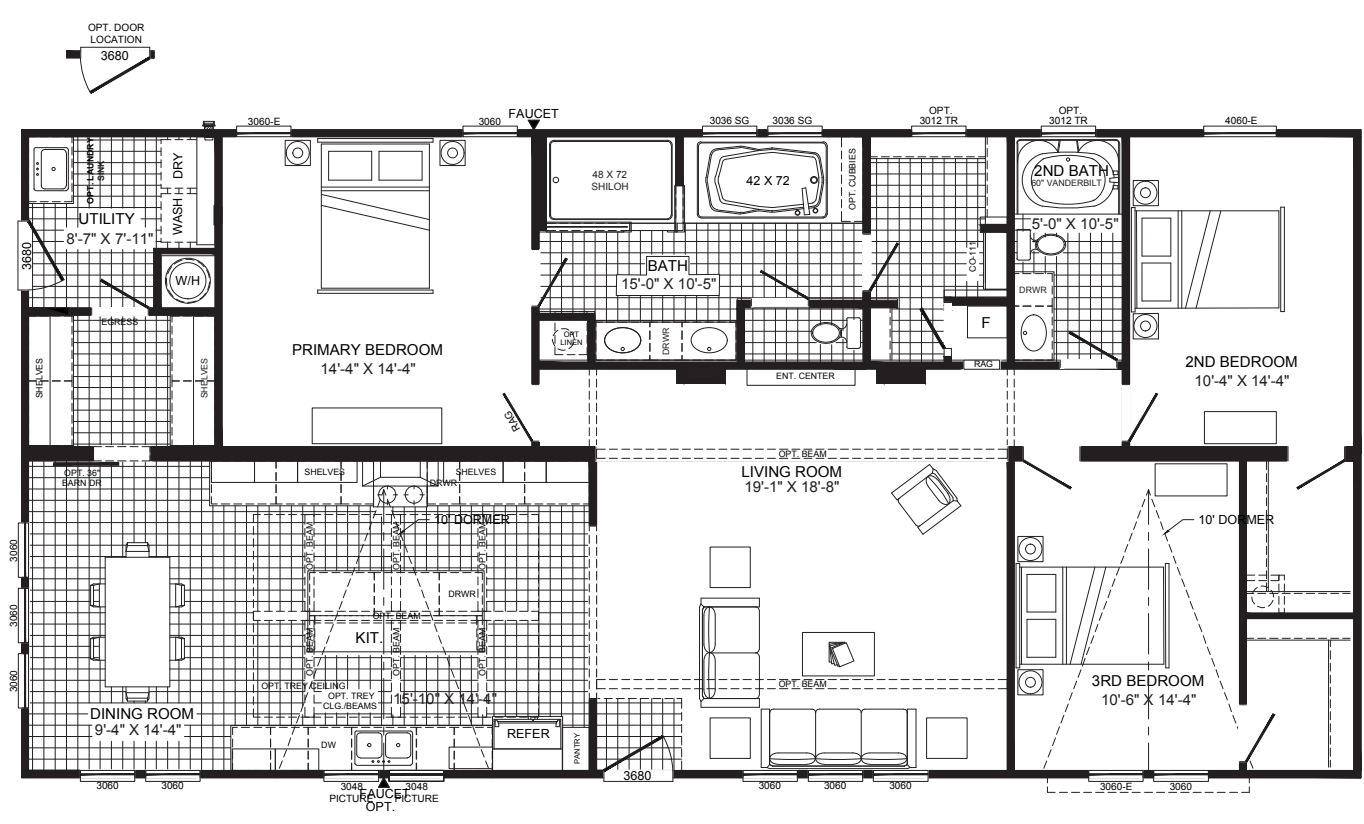

# The Liza Jane 6043AFH

1,860 Sq Ft | 3 Beds | 2 Baths | 32x66

The home series and floor plans indicated will vary by retailer and state. Your local Home Center can quote you on specific prices and terms of purchase for specific homes. Buccaneer Homes invests in continuous product and process improvement. All home series, floor plans, specifications, dimension, features, materials, availability, and starting prices shown on this website are artist's renderings or estimates, and are subject to change without notice. Dimensions are nominal and length and width measurements are from exterior wall to exterior wall.